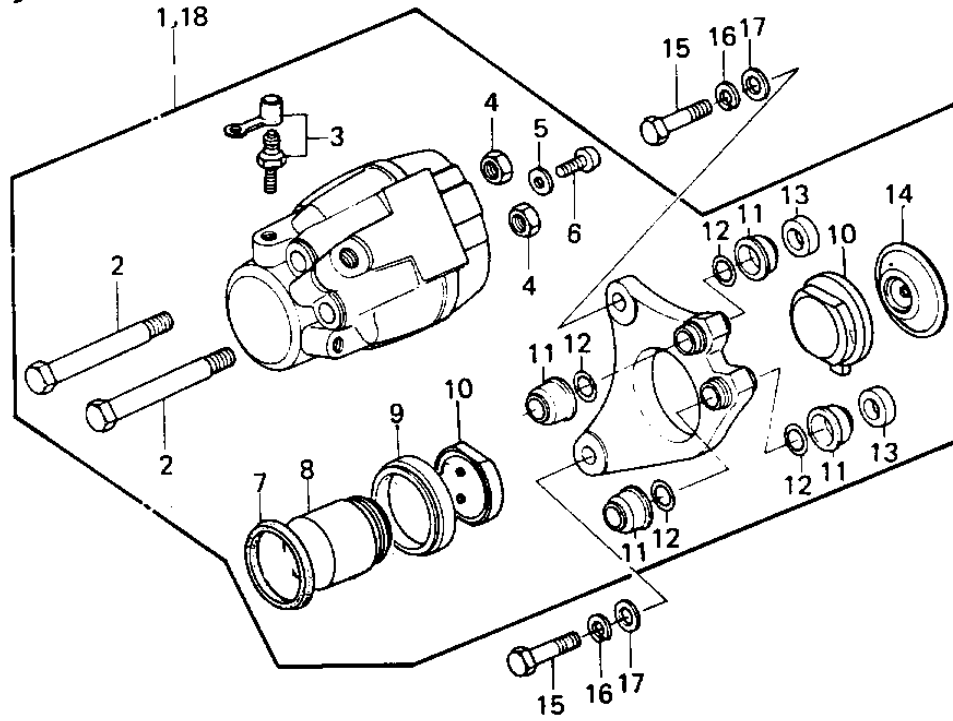

# 1979 KZ1000 LTD PARTS DIAGRAM

FRONT BRAKE ('79-'80 B3/B4)

## FRONT BRAKE ('79-'80 B3/B4)

ITEM NAME	PART NUMBER	QUANTITY
CALIPER ASSY,L.H, (Ref # 1)	43041-1024	1
BOLT (Ref # 2)	43045-006	4
BLEEDER SET (Ref # 3)	43085-001	2
NUT 10MM (Ref # 4)	315B1000	4
WASHER SPRING 6MM (Ref # 5)	461F0600	2
SCREW PAN HEAD 6X12 (Ref # 6)	220B0612	2
RING,PISTON SEAL (Ref # 7)	43049-002	2
PISTON,BRAKE,42M/M (Ref # 8)	43020-1012	2
DUST SEALD,RUBBER (Ref # 9)	43054-003	2
PAD SET (Ref # 10)	43082-1001	2
DUST SHILD,SHAFT (Ref # 11)	43052-005	8
"O" RING (Ref # 12)	43053-006	8
PLUG (Ref # 13)	43088-002	4
SPACER (Ref # 14)	43040-004	2
BOLT (Ref # 15)	92007-032	4
BOLT,HEX HEAD,10X38 (Ref # 15)	92001-1293	4
WASHER SPRING 10MM (Ref # 16)	461F1000	4
WASHER PLAIN 10MM (Ref # 17)	410B1000	4
CALIPER ASSY,R.H (Ref # 18)	43041-1025	1
DISC PLATE,FRONT BRAK (Ref # 19)	41080-1022	2