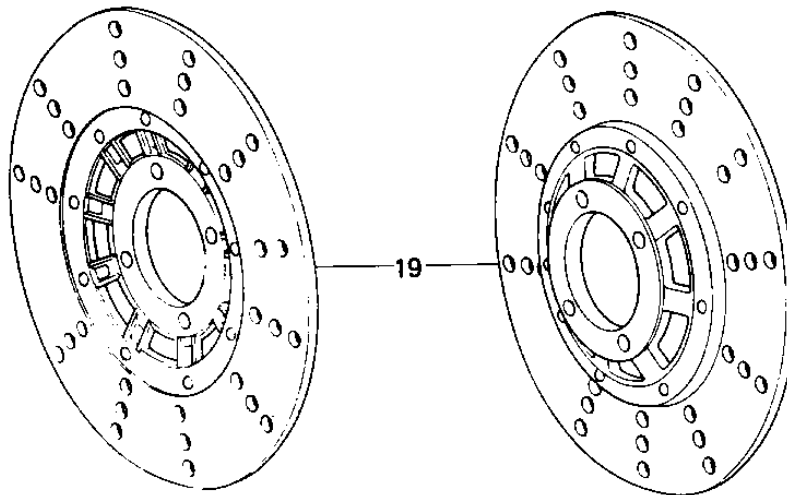

# 1979 KZ1000 LTD PARTS DIAGRAM

FRONT BRAKE ('79-'80 B3/B4)

## FRONT BRAKE ('79-'80 B3/B4)

ITEM NAME	PART NUMBER	QUANTITY
CALIPER ASSY,L.H, (Ref # 1)	43041-1024	1
BOLT (Ref # 2)	43045-006	4
BLEEDER SET (Ref # 3)	43085-001	2
NUT 10MM (Ref # 4)	315B1000	4
WASHER SPRING 6MM (Ref # 5)	461F0600	2
SCREW PAN HEAD 6X12 (Ref # 6)	220B0612	2
RING,PISTON SEAL (Ref # 7)	43049-002	2
PISTON,BRAKE,42M/M (Ref # 8)	43020-1012	2
DUST SEALD,RUBBER (Ref # 9)	43054-003	2
PAD SET (Ref # 10)	43082-1001	2
DUST SHILD,SHAFT (Ref # 11)	43052-005	8
"O" RING (Ref # 12)	43053-006	8
PLUG (Ref # 13)	43088-002	4
SPACER (Ref # 14)	43040-004	2
BOLT (Ref # 15)	92007-032	4
BOLT,HEX HEAD,10X38 (Ref # 15)	92001-1293	4
WASHER SPRING 10MM (Ref # 16)	461F1000	4
WASHER PLAIN 10MM (Ref # 17)	410B1000	4
CALIPER ASSY,R.H (Ref # 18)	43041-1025	1
DISC PLATE,FRONT BRAK (Ref # 19)	41080-1022	2