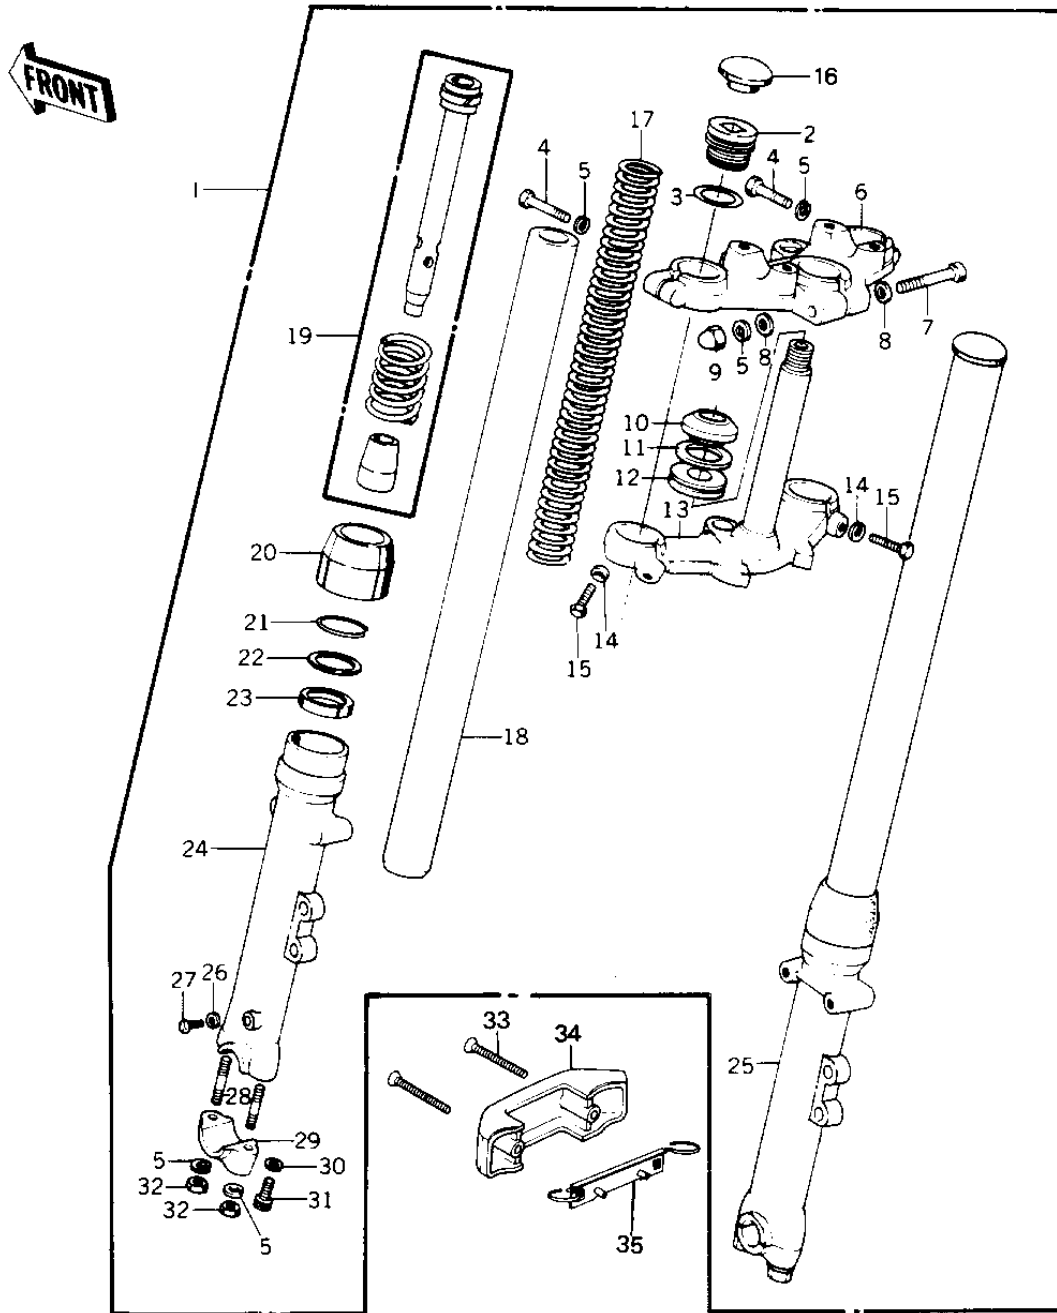

1979 KZ1000 LTD PARTS DIAGRAM

FRONT FORK ('79-'80 B3/B4)

Re

81-3

1979 KZ1000 LTD PARTS LIST

FRONT FORK ('79-'80 B3/B4)

ITEM NAME	PART NUMBER	QUANTITY
FORK-FRONT (Ref # 1)	44001-1203	1
CAP,FORK SPRING (Ref # 2)	44029-1003	2
"O" RING,FORK TOP (Ref # 3)	92055-1009	2
BOLT-HEX HEAD.8M/M (Ref # 4)	44041-045	2
WASHER SPRING 8MM (Ref # 5)	461F0800	7
HEAD,STEERING (Ref # 6)	44039-073	1
BOLT-STEERING STEM HD (Ref # 7)	44041-042	1
WASHER PLAIN 8MM (Ref # 8)	410B0800	2
NUT FUEL TANK FRONT (Ref # 9)	92020-007	1
CONE,STEERING STEM (Ref # 10)	92047-012	1
WASHER,PLAIN (Ref # 11)	92022-231	1
OIL SEAL,STEERING STM (Ref # 12)	92056-003	1
STEM,STEERING (Ref # 13)	44037-1015	1
WASHER SPRING 12MM (Ref # 14)	461F1200	2
BOLT-HEX HEAD,12X36 (Ref # 15)	92003-064	2
CAP,RUBBER (Ref # 16)	11012-1017	2
SPRING,FORK (Ref # 17)	44026-1003	2
TUBE,FORK INNER (Ref # 18)	44013-1003	2
CYLINDER-FORK (Ref # 19)	44022-1011	2
DUST SHEILD,FORK (Ref # 20)	44010-032	2
RING-SNAP,FORK OIL (Ref # 21)	92033-1100	2
WASHER-OIL SEAL FIT (Ref # 22)	44043-044	2
SEAL-OIL,FORK OUTER P (Ref # 23)	92049-1216	2
TUBE,LH,FORK OUTER (Ref # 24)	44005-1031	1
TUBE,RH,FORK OUTER (Ref # 25)	44006-1031	1
GASKET FORK DRAIN PLG (Ref # 26)	44045-002	2
SCREW PAN HEAD 4X8 (Ref # 27)	220B0408	2
STUD,8X35 (Ref # 28)	92004-1009	2
HOLDER,FRONT AXLE (Ref # 29)	44063-014	2

1979 KZ1000 LTD PARTS LIST

FRONT FORK ('79-'80 B3/B4)

ITEM NAME	PART NUMBER	QUANTITY
GASKET,FORK CYLINDER (Ref # 30)	44045-057	2
BOLT-FORK CYLINDER (Ref # 31)	44041-040	2
NUT,CAP AND LOCK,8MM (Ref # 32)	92019-013	4
SCREW-CSK-RD-CROS (Ref # 33)	222C0518	2
COVER,FORK (Ref # 34)	44033-1054	1
BRACKET,FORK COVER (Ref # 35)	11034-1766	1