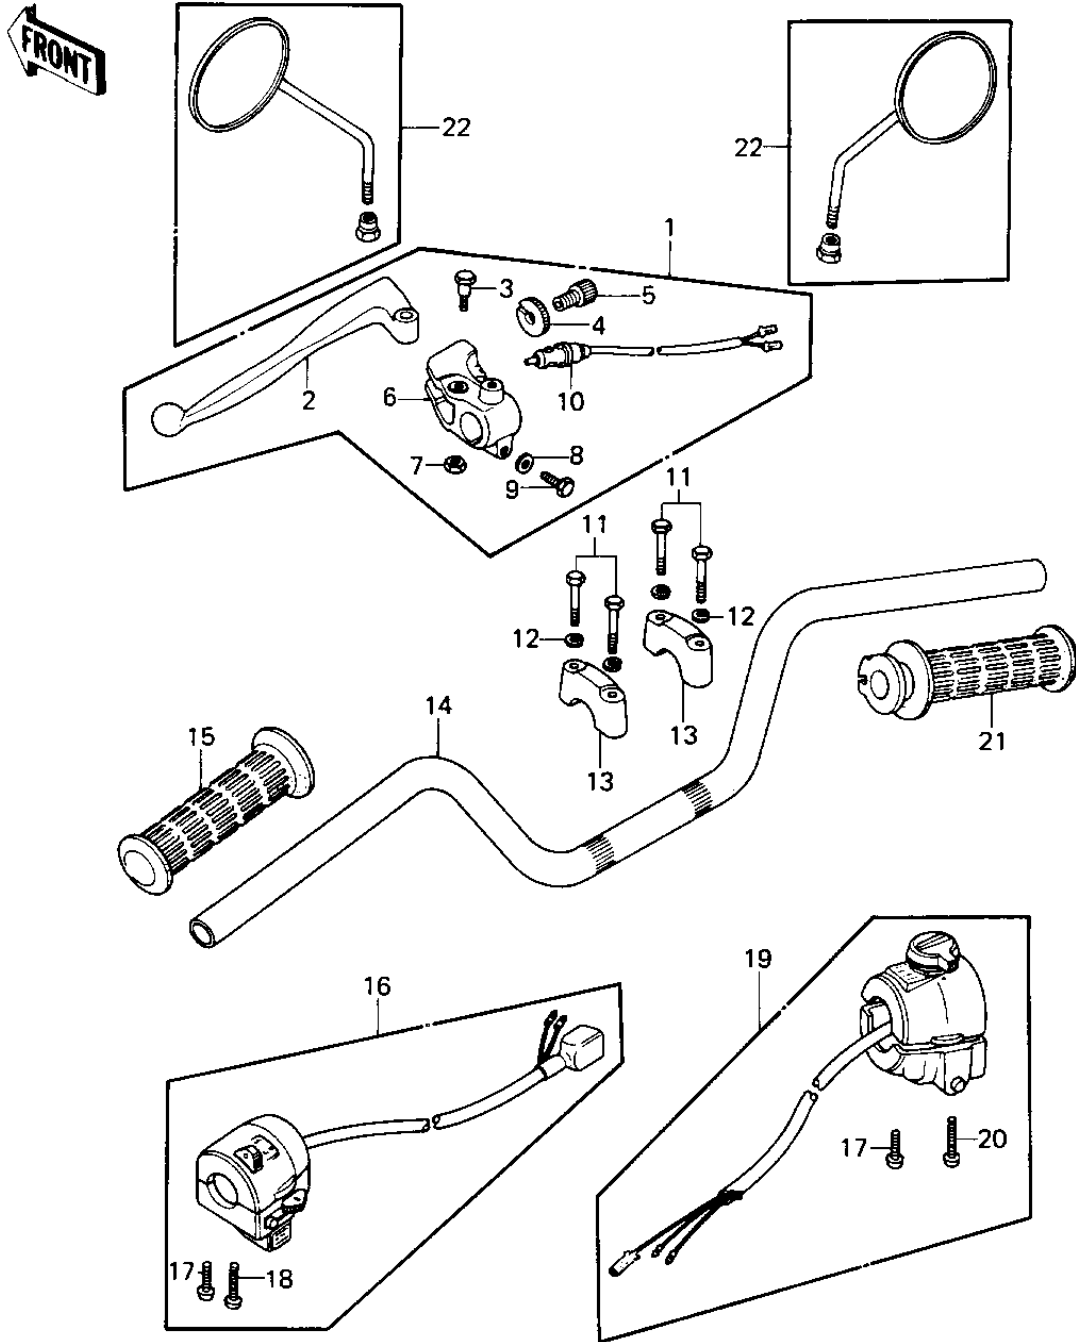

1979 KZ1000 LTD PARTS DIAGRAM

HANDLEBAR ('79-'80 B3/B4)

1979 KZ1000 LTD PARTS LIST

HANDLEBAR ('79-'80 B3/B4)

ITEM NAME	PART NUMBER	QUANTITY
UNAVAILABLE IN PRICE BOOK (Ref # 1)	46076-064	1
.LEVER,CLUTCH (Ref # 2)	46092-023	1
.BOLT,HEX HEAD (Ref # 3)	92007-047	1
.NUT,CABLE ADJUST NUT (Ref # 4)	46056-007	1
.SCREW CABLE ADJUST (Ref # 5)	46055-003	1
SCREW,CABLE ADJUSTER (Ref # 5)	92009-1022	1
.HOLDER,CLUTCH LEVER (Ref # 6)	46094-019	1
.NUT,LOCK 6MM (Ref # 7)	92017-014	1
.WASHER PLAIN 6MM (Ref # 8)	410B0600	1
.BOLT HEX HEAD 6X25 (Ref # 9)	110N0625	1
SWITCH,CLUTCH (Ref # 10)	27043-002	1
BOLT 8X38 (Ref # 11)	92001-1405	4
BOLT 8X38 (Ref # 11)	92001-1405	4
WASHER SPRING 8MM (Ref # 12)	461F0800	4
HOLDER-HANDLEBAR (Ref # 13)	46012-008	2
HANDLEBAR (Ref # 14)	46003-037	1
RUBBER,L.H GRIP (Ref # 15)	46075-028	1
HOUSING ASSY,L.H (Ref # 16)	46091-1049	1
HOUSING ASSY,L.H. (Ref # 16)	46091-1095	1
HOUSING ASSY,L.H. (Ref # 16)	46091-1095	1
SCREW PAN HEAD 5X30 (Ref # 17)	220B0530	2
SCREW-PAN-CROS (Ref # 18)	220B0535	1
HOUSING ASSY,R.H (Ref # 19)	46091-1050	1
SCREW-PAN-CROS (Ref # 20)	220B0540	1
GRIP ASSY,THROTTLE (Ref # 21)	46019-038	1
MIRROR-ASSY,LH&RH (Ref # 22)	56001-5008	2