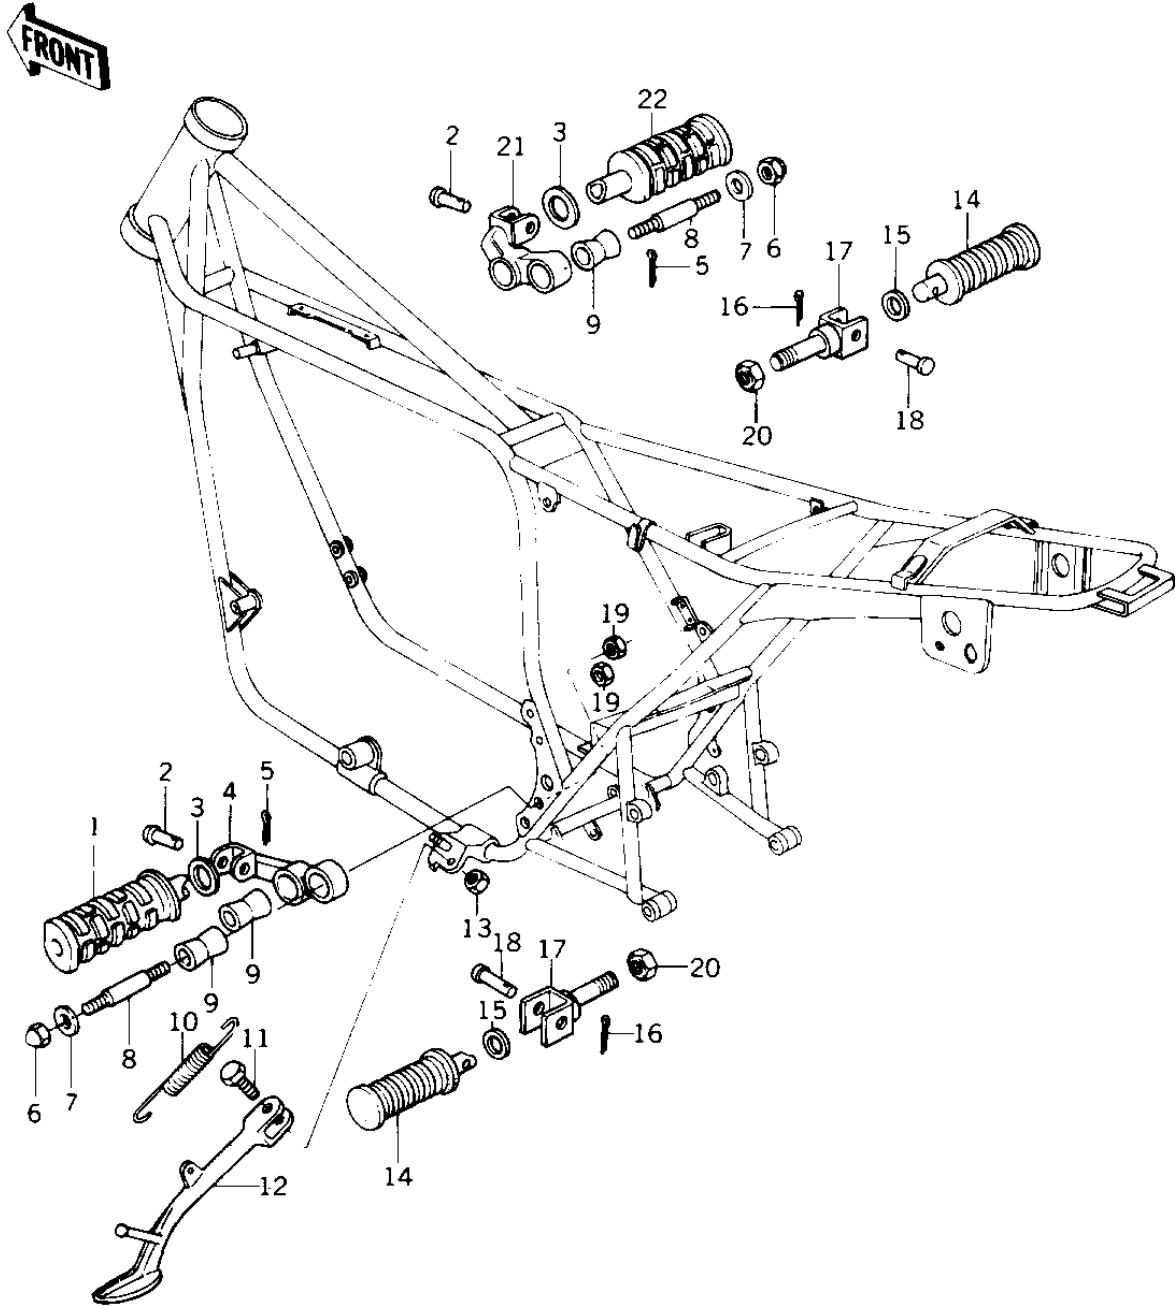

1979 KZ1000 LTD PARTS DIAGRAM

FOOTRESTS/STAND ('79-'80 B3/B4)

1979 KZ1000 LTD PARTS LIST

FOOTRESTS/STAND ('79-'80 B3/B4)

ITEM NAME	PART NUMBER	QUANTITY
BAR-FOOTREST,L.H (Ref # 1)	34028-011	1
PIN-FOOTREST BAR FIT (Ref # 2)	92043-080	2
WASHER,PLAIN (Ref # 3)	92022-250	2
BRACKET,FOOTREST,L.H (Ref # 4)	34003-036	1
PIN COTTER 2.5X16 (Ref # 5)	550D2516	2
NUT,CAP AND LOCK,8MM (Ref # 6)	92019-013	4
CAP,FOOTRESTBAR (Ref # 7)	92102-010	4
STUD,FOOTREST BAR FIT (Ref # 8)	92004-048	4
DAMPER RUBBER,FOOTRST (Ref # 9)	92075-140	4
SPRING,SIDE STAND (Ref # 10)	34025-005	1
BOLT-SIDE STAND (Ref # 11)	92003-079	1
STAND-SIDE (Ref # 12)	34024-065	1
NUT 10MM (Ref # 13)	315B1000	1
RUBBER,FOOTREST (Ref # 14)	92076-027	2
WASHER-PLAIN (OPT) (Ref # 15)	92022-199	2
PIN,COTTER,2.0X12 (Ref # 16)	550D2012	2
BRACKET,REAR FOOTREST (Ref # 17)	33028-011	2
PIN (Ref # 18)	92043-1464	2
NUT 10MM (Ref # 19)	315B1000	4
NUT-HEX-FINE,12MM (Ref # 20)	315B1200	2
BRACKET,FOOTREST,R.H (Ref # 21)	34003-037	1
BAR-FOOTREST,R.H (Ref # 22)	34028-012	1