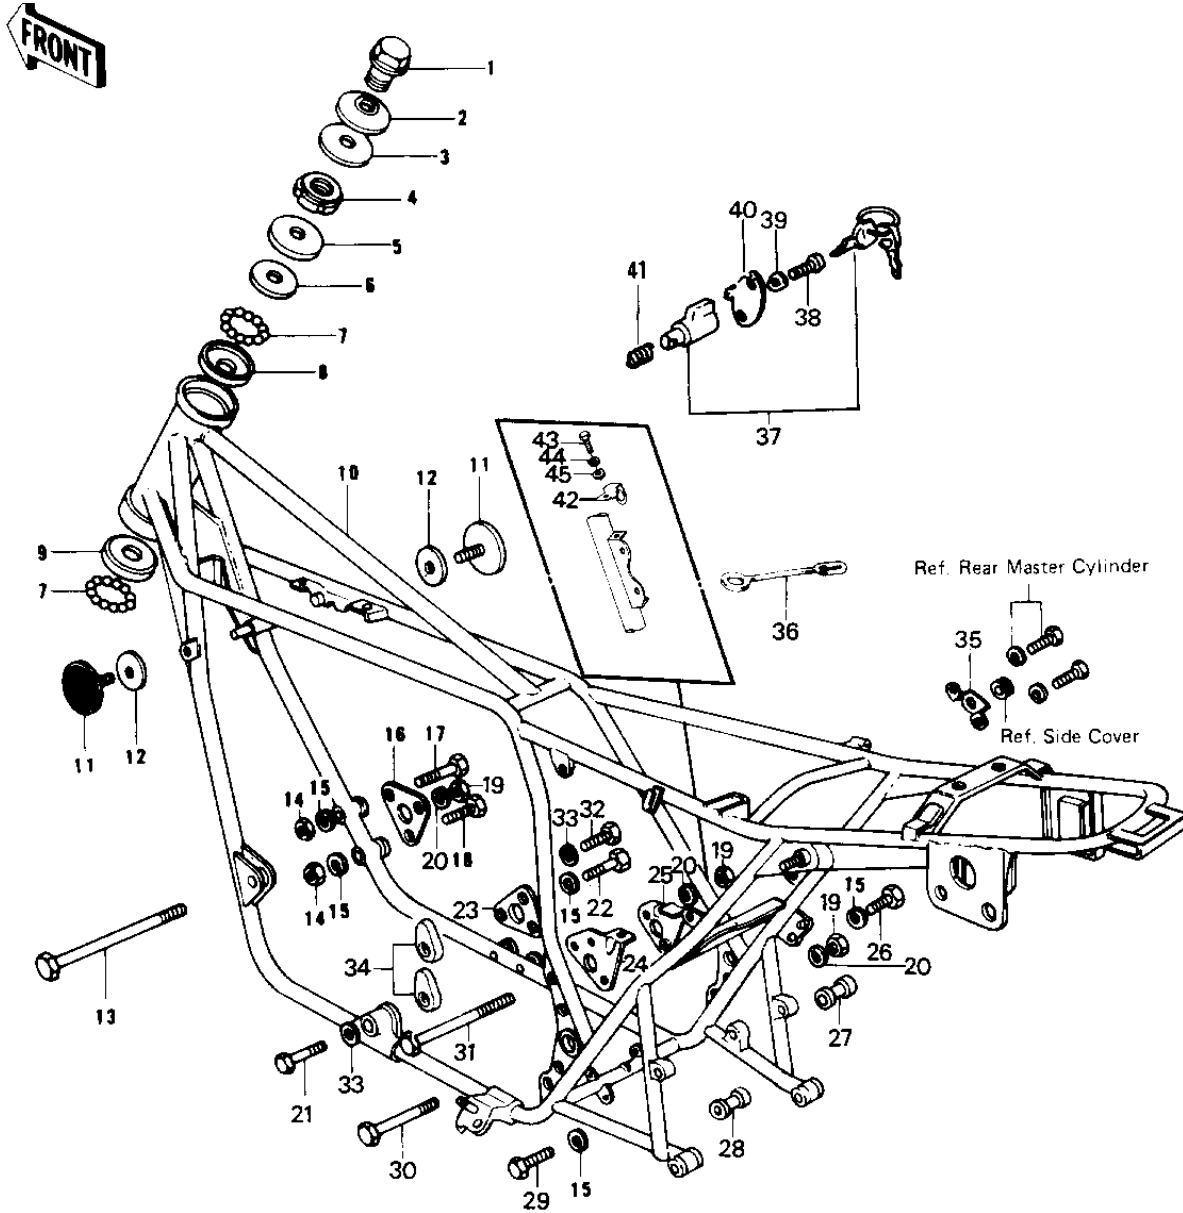

# 1979 KZ1000 LTD PARTS LIST

FRAME/FRAME FITTINGS ('79-'80 B3/B4)

ITEM NAME	PART NUMBER	QUANTITY
BOLT,STEERG STEM HEAD (Ref # 1)	92007-031	1
WASHER,STEERG STM HD (Ref # 2)	92022-230	1
WASHER,WAVE (Ref # 3)	46100-003	1
NUT STEERING STEM LCK (Ref # 4)	92090-007	1
CAP, STEERING STEM (Ref # 5)	46098-016	1
CONE,STRNG STM BRNG (Ref # 6)	92047-011	1
BALL STEEL 1/4' (Ref # 7)	600A0800	39
RACE STRNG STEM BERNG (Ref # 8)	92048-006	1
RACE,STRNG STM BRNG (Ref # 9)	92048-008	1
FRAME (Ref # 10)	32002-1050	1
FRAME (Ref # 10)	32002-1119	1
REFLECTOR,REFLEX (Ref # 11)	28012-016	2
DAMPER RUBBER,REFLECT (Ref # 12)	92094-011	2
BOLT,ENGINE MOUNTING (Ref # 13)	92091-022	1
NUT,8MM (Ref # 14)	311B0800	2
WASHER SPRING 8MM (Ref # 15)	461F0800	8
PLATE,ENG MOUNT FRONT (Ref # 16)	32030-025	1
BOLT,HEX HEAD,8X65 (Ref # 17)	92001-1236	1
BOLT,FLANGED,8X60 (Ref # 18)	92001-1581	1
NUT,LOCK,10MM (Ref # 19)	92019-021	3
WASHER SPRING 10MM (Ref # 20)	461F1000	3
BOLT,HEX HEAD,12X55 (Ref # 21)	92001-1262	1
BOLT-SMALL-UPSET,8X18 (Ref # 22)	115G0818	2
PLATE,ENG MOUNT LOWER (Ref # 23)	32030-026	1
PLATE,REAR ENGINE,L.H (Ref # 24)	32030-066	1
PLATE,REAR ENGINE,R.H (Ref # 25)	32030-067	1
BRACKET,REAR ENGINE (Ref # 25)	32029-1024	1
BOLT,HEX HEAD,8X40 (Ref # 26)	92001-1230	3
COLLAR,ENG MOUNTING (Ref # 27)	92027-160	1