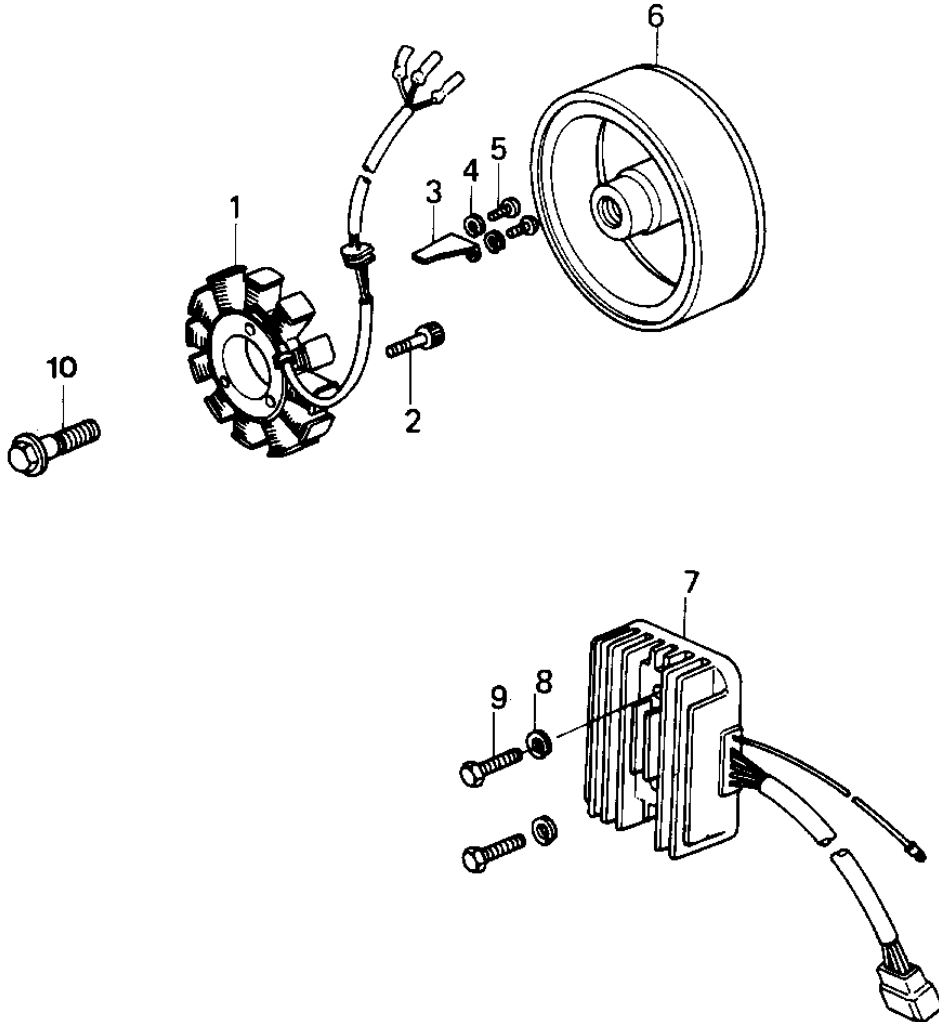

1979 KZ1000 LTD PARTS DIAGRAM

GENERATOR/REGULATOR ('79-'80 B3/B4)

1979 KZ1000 LTD PARTS LIST

GENERATOR/REGULATOR ('79-'80 B3/B4)

ITEM NAME	PART NUMBER	QUANTITY
STATOR ASSY (Ref # 1)	21003-1015	1
BOLT,SOCKET,5X25 (Ref # 2)	120P0525A	8
CLAMP,GENERATOR WIRE (Ref # 3)	92037-1122	1
CLAMP,GENERATOR WIRE (Ref # 3)	92037-1122	AL
WASHER SPRING 5MM (Ref # 4)	461F0500	2
SCREW PAN HEAD 5X12 (Ref # 5)	220B0512	2
ROTOR (Ref # 6)	21007-1011	1
REGULATOR,VOLTAGE (Ref # 7)	21066-1008	1
WASHER SPRING 6MM (Ref # 8)	461F0600	2
BOLT-UPSET (Ref # 9)	112G0625	2
BOLT,12X40 (Ref # 10)	92001-1146	1