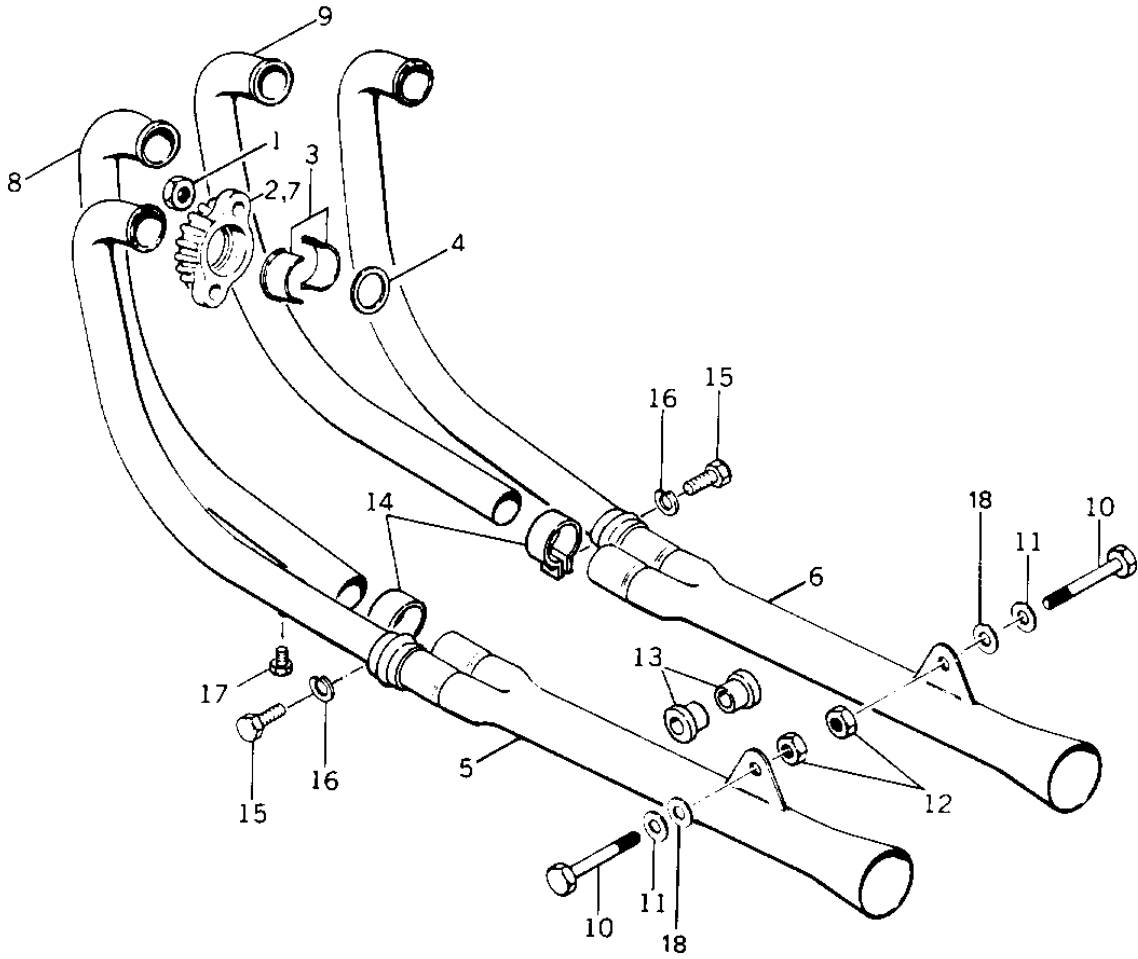

# 1979 KZ1000 LTD PARTS DIAGRAM

MUFFLERS ('79-'80 B3/B4)

# 1979 KZ1000 LTD PARTS LIST

MUFFLERS ('79-'80 B3/B4)

ITEM NAME	PART NUMBER	QUANTITY
NUT,LOCK,8MM (Ref # 1)	92017-013	8
HOLDER,EXHAUST PIPE, (Ref # 2)	18069-1005	2
INSERT,EXHAUST PIPE (Ref # 3)	92027-170	8
GASKET,EXHAUST PIPE H (Ref # 4)	11009-1906	4
MUFFLER,LEFT (Ref # 5)	18001-1064	1
MUFFLER,RIGHT (Ref # 6)	18001-1065	1
HOLDER,EXHAUST PIPE, (Ref # 7)	18069-1004	2
EXHAUST PIPE,L.H. INN (Ref # 8)	18049-1005	1
EXHAUST PIPE,R.H. INN (Ref # 9)	18049-1006	1
BOLT-HEX HEAD,10X60 (Ref # 10)	113N1060	2
WASHER,PLAIN,10MM (Canada) (Ref # 11)	410D1000	2
NUT,LOCK,10MM (Ref # 12)	92019-021	2
BUSHING,MUFFLER FITT (Ref # 13)	92092-010	2
CLAMP,EXH PIPE CONNCT (Ref # 14)	92037-180	2
BOLT-SMALL-UPSET 8X25 (Ref # 15)	115G0825	2
WASHER SPRING 8MM (Ref # 16)	461F0800	2
BOLT (6X10) (Ref # 17)	110R0610	4
WASHER,PLAIN (Ref # 18)	92022-328	2