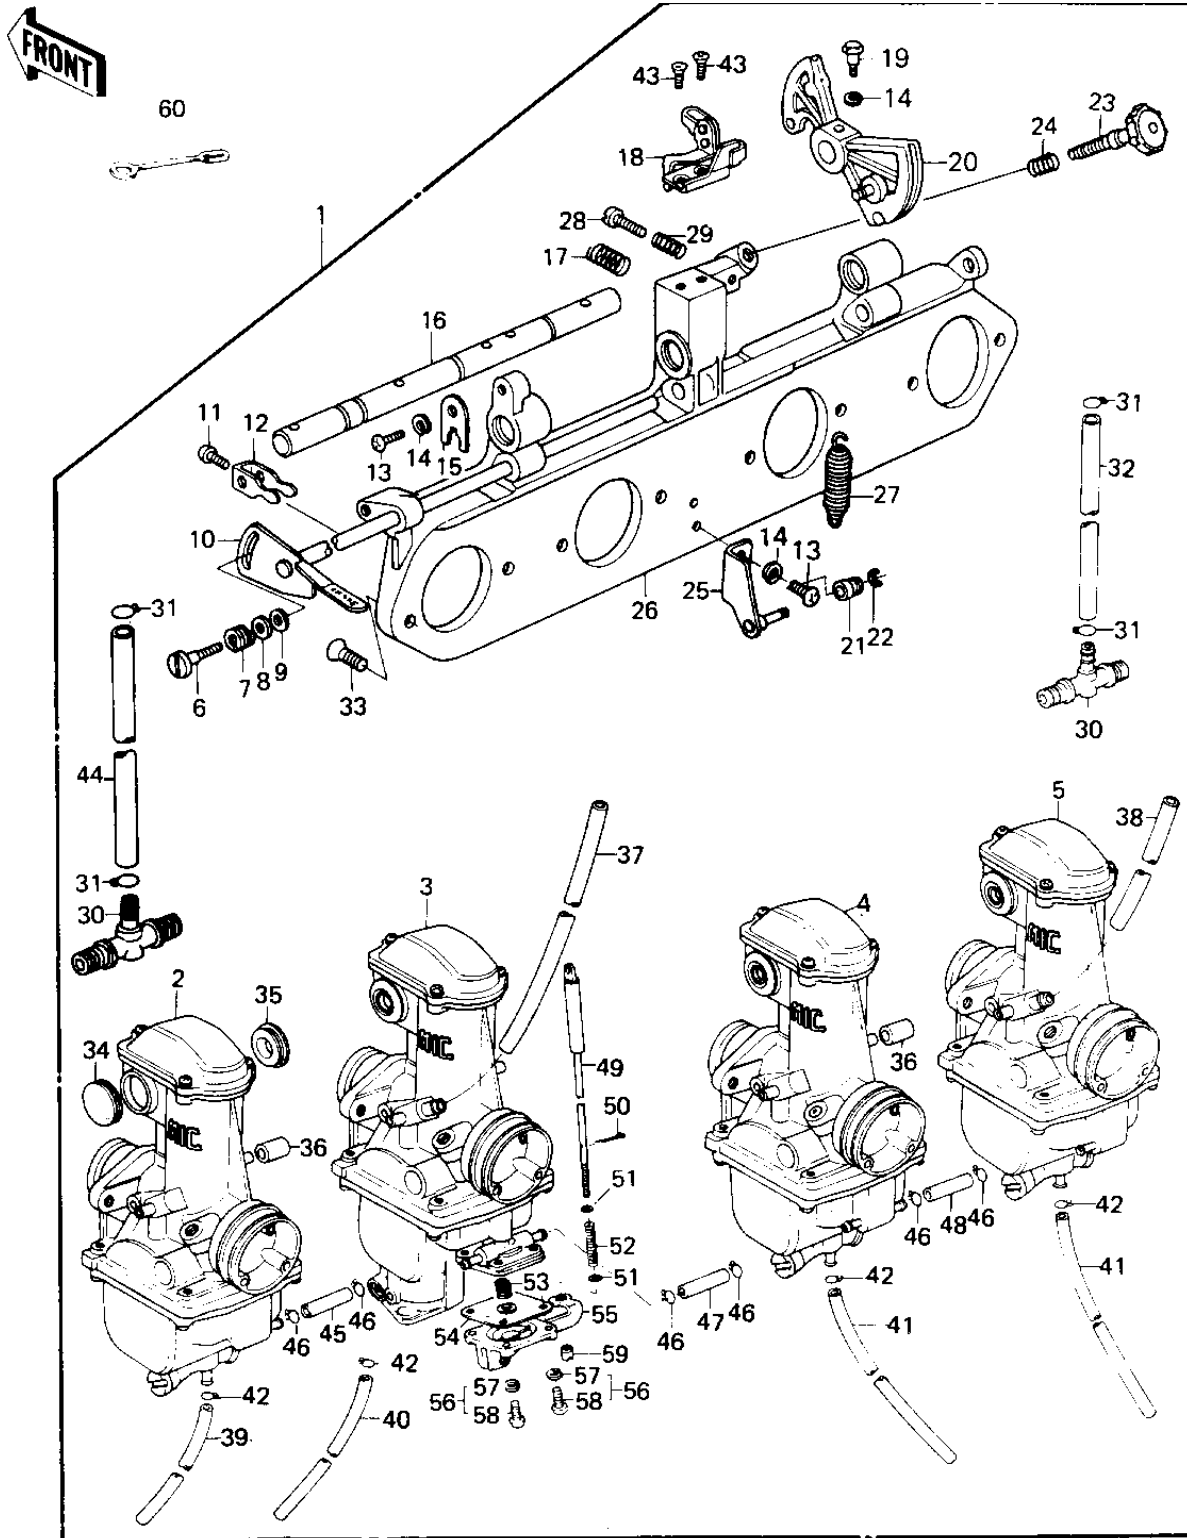

1979 KZ1000 LTD PARTS DIAGRAM

CARBURETOR ASSY (KZ1000-B4)

1979 KZ1000 LTD PARTS LIST

CARBURETOR ASSY (KZ1000-B4)

| ITEM NAME | PART NUMBER | QUANTITY |
|----------------------------------|-------------|----------|
| CARBURETOR ASSY (Ref # 1) | 16001-1202 | 1 |
| CARBURETOR,L.H OUTSID (Ref # 2) | 16001-1227 | 1 |
| CARBURETOR,L.H,INSIDE (Ref # 3) | 16001-1231 | 1 |
| CARBURETOR,R.H,INSIDE (Ref # 4) | 16001-1232 | 1 |
| CARBURETOR,R.H OUTSID (Ref # 5) | 16001-1230 | 1 |
| SCREW (Ref # 6) | 16046-005 | 1 |
| SPRING,F (Ref # 7) | 16040-009 | 1 |
| WASHER,PLAIN (Ref # 8) | 16039-020 | 1 |
| WASHER PLAIN 5MM (Ref # 8) | 410B0500 | AL |
| WASHER,PLAIN (Ref # 9) | 16039-019 | 1 |
| SHAFT,STARTER PLUNGER (Ref # 10) | 16041-021 | 1 |
| SCREW,PAN HEAD,5X7 (Ref # 11) | 16046-007 | 4 |
| LEVER,STARTER PLUNGER (Ref # 12) | 13168-1026 | 4 |
| SCREW-PAN-CROS (Ref # 13) | 220B0514 | 3 |
| WASHER SPRING 5MM (Ref # 14) | 461F0500 | 4 |
| PLATE,SHAFT STOPPER (Ref # 15) | 16055-012 | 1 |
| SHAFT,CARB CONNECTION (Ref # 16) | 16041-017 | 1 |
| SPRING,CABLE PULLY (Ref # 17) | 16040-022 | 1 |
| BRACKET,THROTTLE CABL (Ref # 18) | 16077-017 | 1 |
| BOLT,HEX HEAD,5X14 (Ref # 19) | 16067-006 | 1 |
| PULLEY,THROTTLE CABLE (Ref # 20) | 13236-1014 | 1 |
| RING (Ref # 21) | 16073-016 | 1 |
| CIRCLIP 3MM (Ref # 22) | 482K3000 | 1 |
| SCREW,THROTTLE STOP (Ref # 23) | 16021-1010 | 1 |
| SPRING,THROTTLE STOP (Ref # 24) | 16022-017 | 1 |
| BRACKET,THROTTLE CABL (Ref # 25) | 16077-016 | 1 |
| HOLDER,CARBURETOR (Ref # 26) | 16065-049 | 1 |
| SPRING,THROTTLE PULLY (Ref # 27) | 92081-1028 | 1 |
| SCREW,ADJUSTER (Ref # 28) | 16021-1011 | 1 |

1979 KZ1000 LTD PARTS LIST

CARBURETOR ASSY (KZ1000-B4)

| ITEM NAME | PART NUMBER | QUANTITY |
|---------------------------------|-------------|----------|
| WASHER SPRING 4MM (Ref # 57) | 461F0400 | 4 |
| SCREW-PAN-CROS (Ref # 58) | 220B0414 | 4 |
| NUT,PUMP ROD (Ref # 59) | 92015-1075 | 1 |
| CLAMP,OVER FLOW PIPE (Ref # 60) | 92037-134 | 1 |