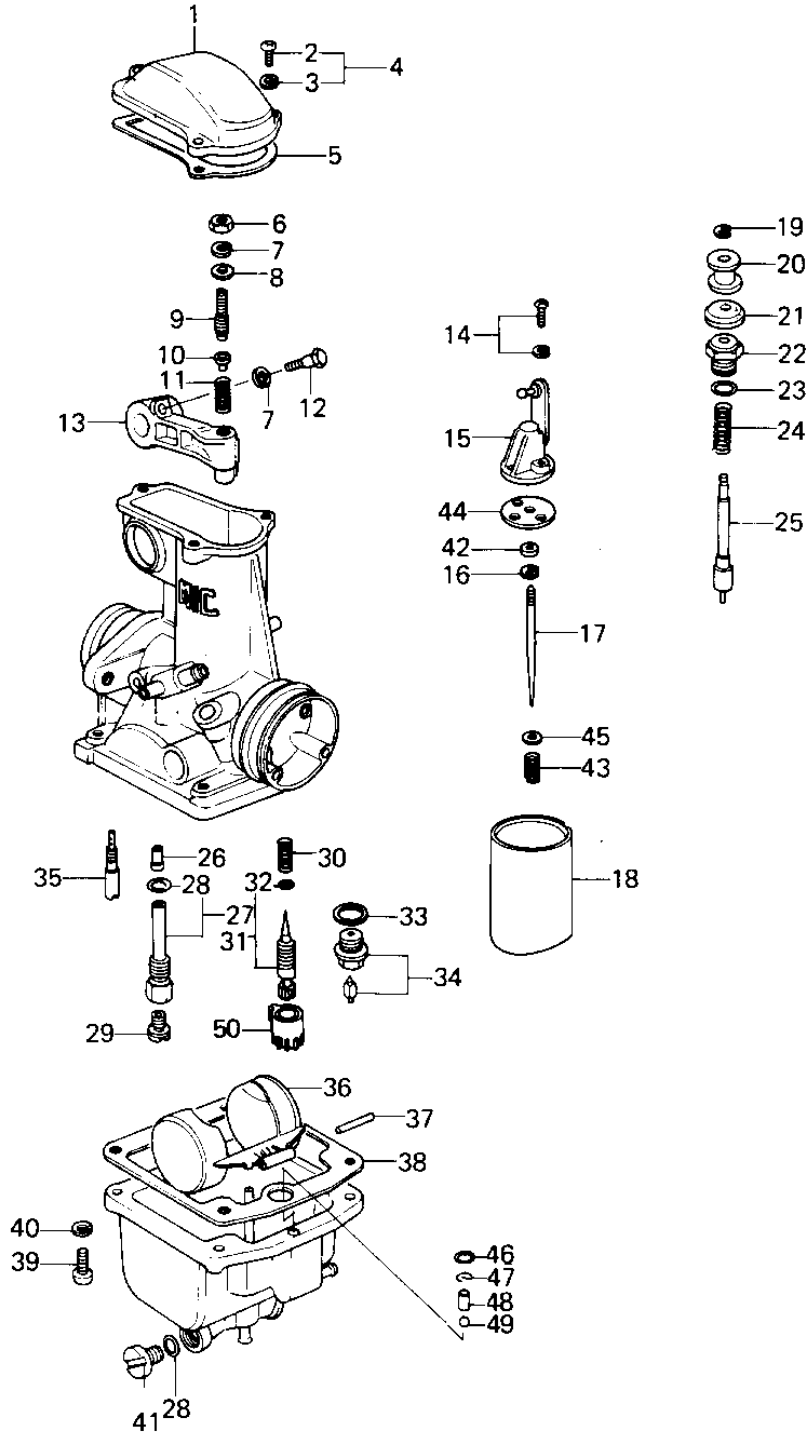

1979 KZ1000 LTD PARTS DIAGRAM

CARBURETOR PARTS (KZ1000-B3)

1979 KZ1000 LTD PARTS LIST

CARBURETOR PARTS (KZ1000-B3)

ITEM NAME	PART NUMBER	QUANTITY
TOP,MIXING CHAMBER (Ref # 1)	16005-027	4
SCREW-PAN-CROS (Ref # 2)	220B0414	12
WASHER SPRING 4MM (Ref # 3)	461F0400	12
SCREW-PAN-WS-CROS (Ref # 4)	223B0414	12
GASKET,CHAMBER TOP (Ref # 5)	16019-031	4
NUT,5MM (Ref # 6)	16003-013	4
NUT 5MM (Ref # 6)	312B0500	AL
WASHER SPRING 5MM (Ref # 7)	461F0500	8
WASHER,PLAIN (Ref # 8)	16039-016	4
SCREW,SLOTTED (Ref # 9)	16046-012	4
SEAT,SPRING (Ref # 10)	16057-002	4
SPRING (Ref # 11)	16040-026	4
BOLT,HEX HEAD,5X14 (Ref # 12)	16067-006	4
LEVER,THROTTLE (Ref # 13)	39075-1001	4
SCREW,PAN HEAD,3X14 (Ref # 14)	16033-031	8
BRACKET,THROTTLE VLV (Ref # 15)	11034-1238	4
CIRCLIP (Ref # 16)	16008-010	4
JET NEEDLE,5CN18 (Ref # 17)	16009-1030	4
VALVE,THROTTLE,CAZ.0 (Ref # 18)	16025-1014	4
CIRCLIP (Ref # 19)	16076-003	4
COLLAR (Ref # 20)	16073-014	4
CAP,STARTER PLUNGER (Ref # 21)	16039-015	4
CAP,STARTER PLUNGER (Ref # 22)	16012-015	4
"O" RING,9MM (Ref # 23)	670B1509	4
SPRING,STARTER PLUG (Ref # 24)	16013-008	4
PLUNGER,STARTER (Ref # 25)	16016-021	4
NEEDLE JET,AO-6 (Ref # 26)	16017-1033	4
PIPE,BLEED (Ref # 27)	49122-1004	4
"O" RING,MAIN JET COV (Ref # 28)	16038-016	8