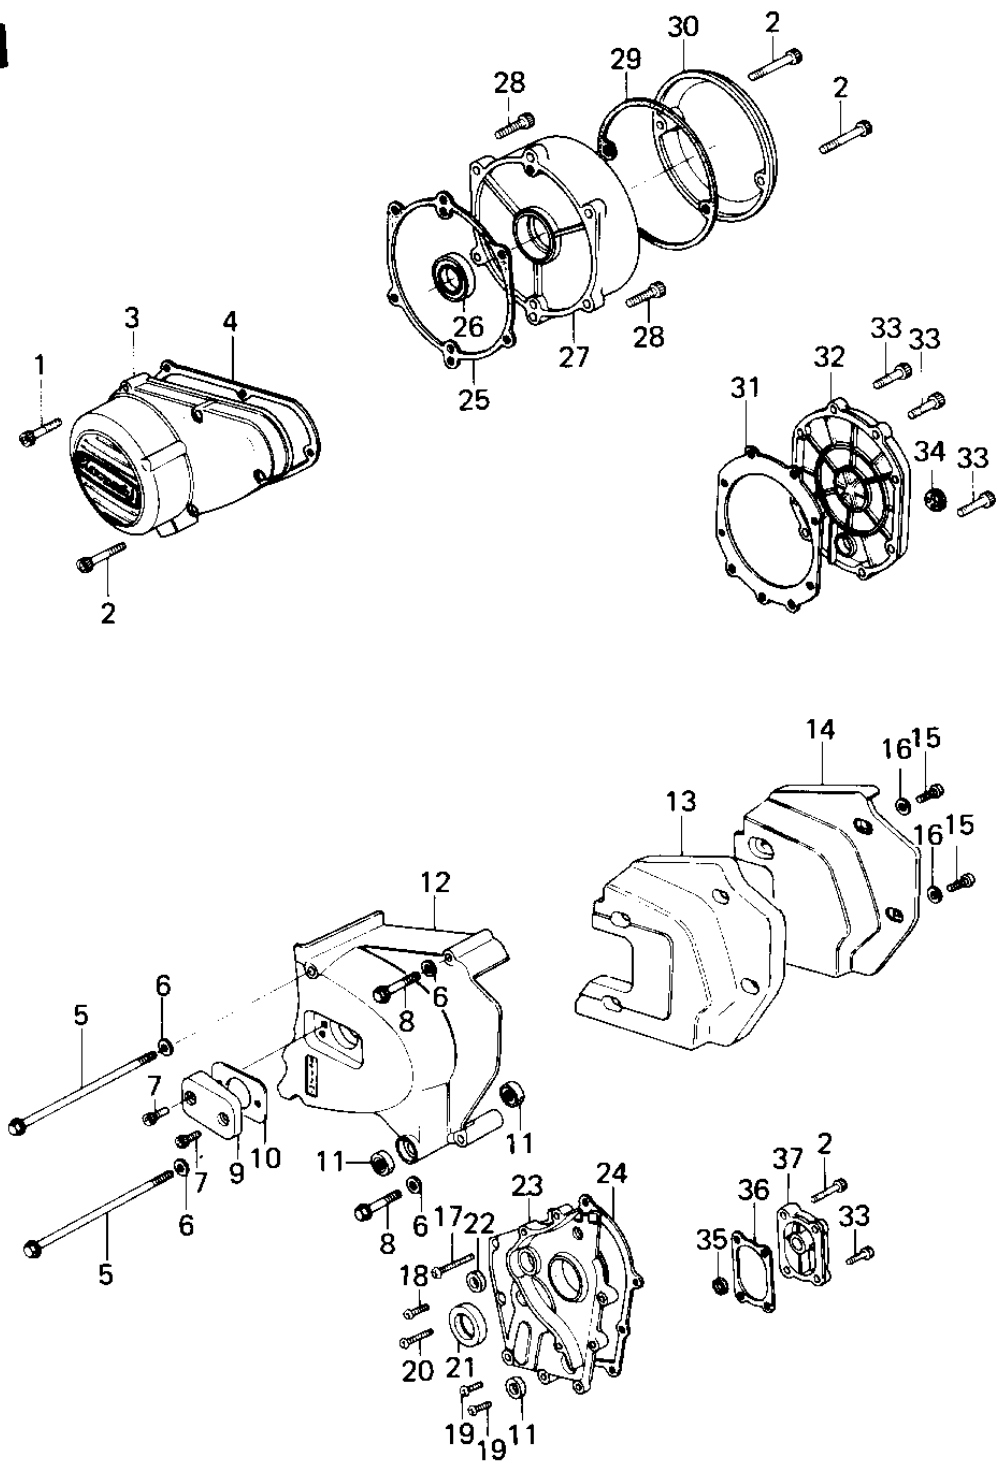

1979 KZ1000 LTD PARTS DIAGRAM

ENGINE COVERS ('79-'80 B3/B4)

1979 KZ1000 LTD PARTS LIST

ENGINE COVERS ('79-'80 B3/B4)

ITEM NAME	PART NUMBER	QUANTITY
BOLT,SOCKET,6X30 (Ref # 1)	120P0630	6
BOLT,SOCKET,6X40 (Ref # 2)	120P0640	6
COVER,GNERATOR (Ref # 3)	14031-1026	1
COVER,GENERATOR (Ref # 3)	14031-1015	1
GASKET,GENERATOR COVE (Ref # 4)	11060-1075	1
BOLT-UPSET,6X125 (Ref # 5)	112G06125	2
WASHER PLAIN 6MM (Ref # 6)	410B0600	4
BOLT,SOCKET,6X16 (Ref # 7)	120P0616	2
BOLT,6X14 (Ref # 7)	120P0614	2
BOLT,6X70 (Ref # 8)	110G0670	2
COVER,CLUTCH ADJUSTIN (Ref # 9)	14025-1038	1
GASKET,CLUTCH ADJ COV (Ref # 10)	11009-1126	1
OIL SEAL SB12205 (Ref # 11)	92049-004	3
COVER,FRONT CHAIN (Ref # 12)	14026-1017	1
ARRESTER,SOUND (Ref # 13)	92075-1064	1
COVER,SOUND ARRESTER (Ref # 14)	14025-1044	1
SCREW PAN HEAD 6X12 (Ref # 15)	220B0612	4
WASHER PLAIN 6MM (Ref # 16)	410B0600	4
SCREW PAN HEAD 6X60 (Ref # 17)	220B0660	1
SCREW PAN HEAD 6X28 (Ref # 18)	220B0628	1
SCREW PAN HEAD 6X22 (Ref # 19)	220B0622	5
SCREW PAN HEAD 6X40 (Ref # 20)	220B0640	2
OIL SEAL SC325210 (Ref # 21)	92050-024	1
OIL SEAL,TC7187 (Ref # 22)	92050-048	1
COVER,TRANSMISSION (Ref # 23)	14025-1106	1
COVER,TRANSMISSION (Ref # 23)	14025-5028	1
GASKET,MISSION COVER (Ref # 24)	14058-004	1
GASKET,TRANSMISSION C (Ref # 24)	11060-1069	1
GASKET,RH ENGINE COVE (Ref # 25)	11060-1071	1

1979 KZ1000 LTD PARTS LIST

ENGINE COVERS ('79-'80 B3/B4)

ITEM NAME	PART NUMBER	QUANTITY
OIL SEAL,S25407R (Ref # 26)	92050-047	1
COVER,R.H ENGINE (Ref # 27)	14032-083	1
BOLT,SOCKET,6X22 (Ref # 28)	120P0622	6
GASKET,POINT CAP (Ref # 29)	14050-006	1
COVER,CONTACT BRAKER (Ref # 30)	14025-1082	1
COVER,CENTACK BREAKER (Ref # 30)	14025-1037	1
GASKET,CLUTCH (Ref # 31)	14046-024	1
COVER,CLUTCH (Ref # 32)	14032-1015	1
BOLT,6X25 (Ref # 33)	120P0625	11
GAUGE,OIL LEVEL (Ref # 34)	52015-004	1
OIL SEAL,SC22325 (Ref # 35)	92049-1048	1
GASKET,KICK COVER (Ref # 36)	14046-025	1
COVER,KICKSTARTER, (Ref # 37)	14032-075-21	1
COVER,KICK SHAFT,BARL (Ref # 37)	14032-075-2H	1