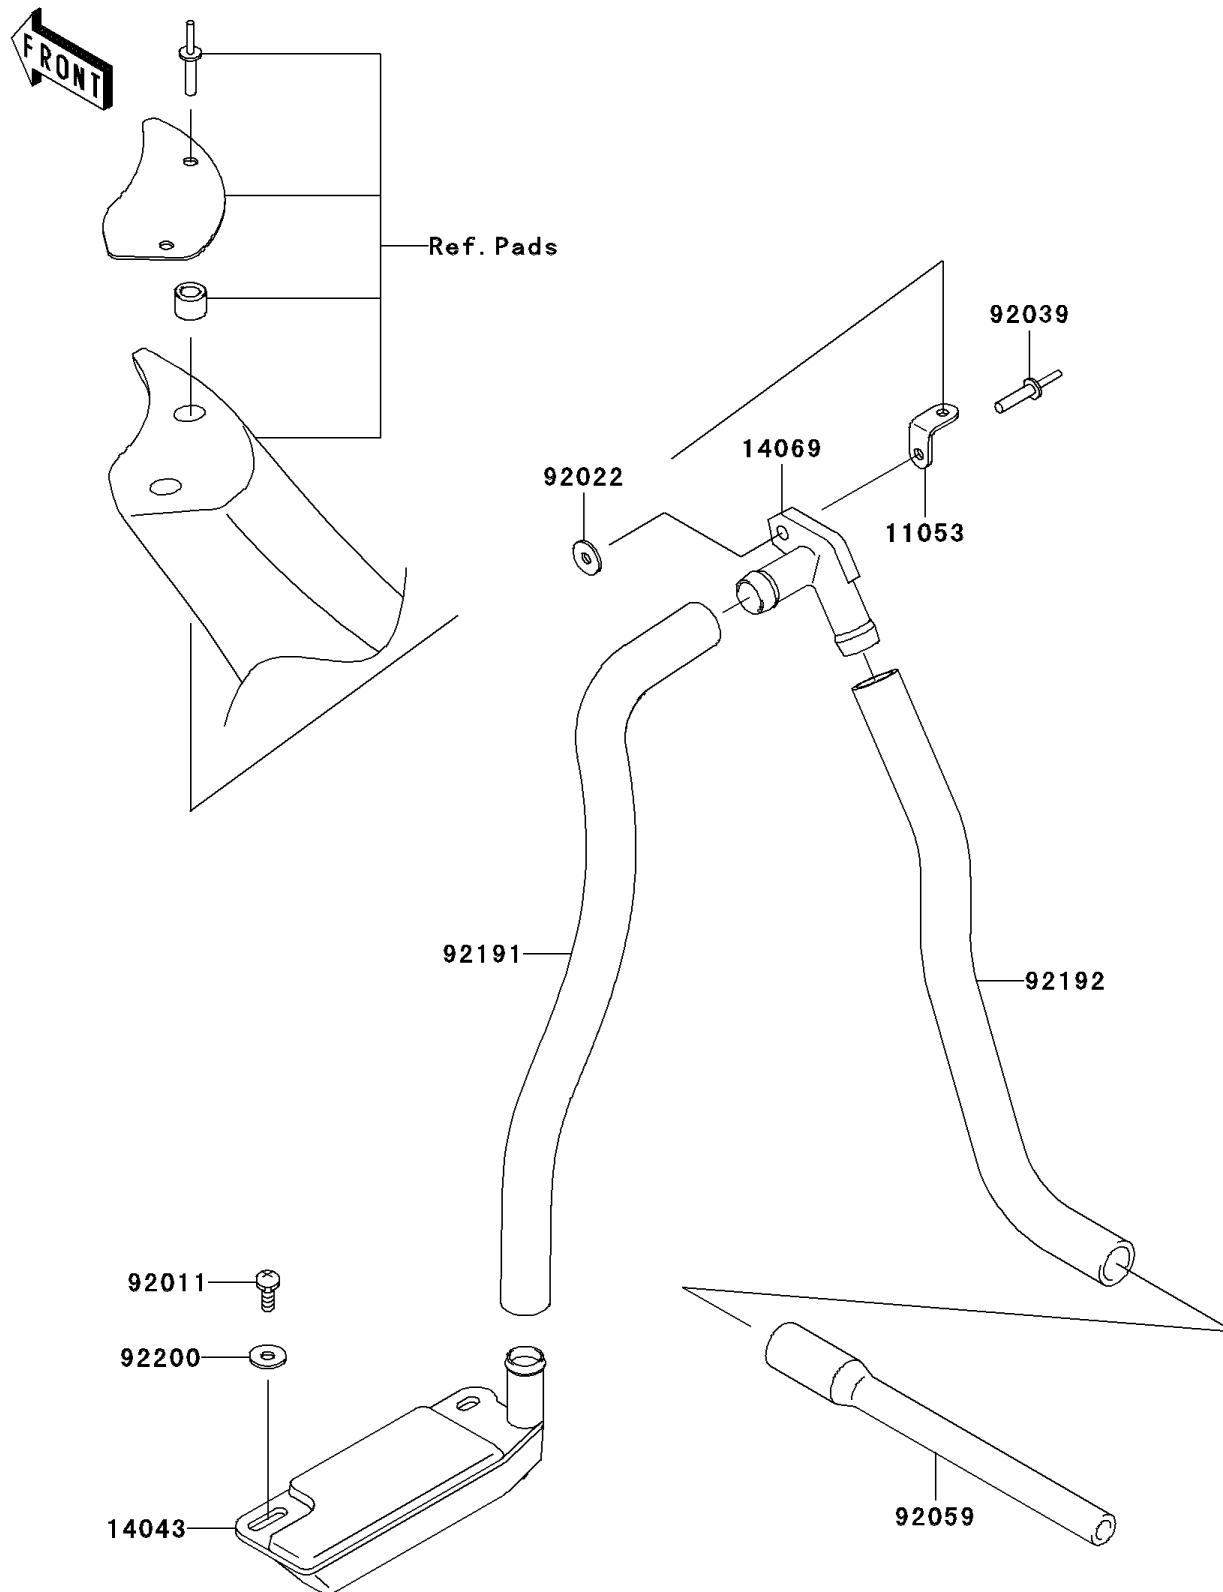

## 2005 800 SX-R PARTS DIAGRAM

Bilge System

F3145

## 2005 800 SX-R PARTS LIST

Bilge System

ITEM NAME	PART NUMBER	QUANTITY
BRACKET (Ref # 11053)	11053-3754	1
FILTER (Ref # 14043)	14043-3708	1
BREATHER (Ref # 14069)	14069-3708	1
SCREW,TAPPING (Ref # 92011)	92011-561	1
WASHER,5X16X1.5 (Ref # 92022)	92022-3041	1
RIVET (Ref # 92039)	92039-3775	1
TUBE,L=200 (Ref # 92059)	92059-3894	1
TUBE,BILGE (Ref # 92191)	92191-3975	1
TUBE (Ref # 92192)	92192-3706	1
WASHER,5.9X16X1.5 (Ref # 92200)	92200-3714	1