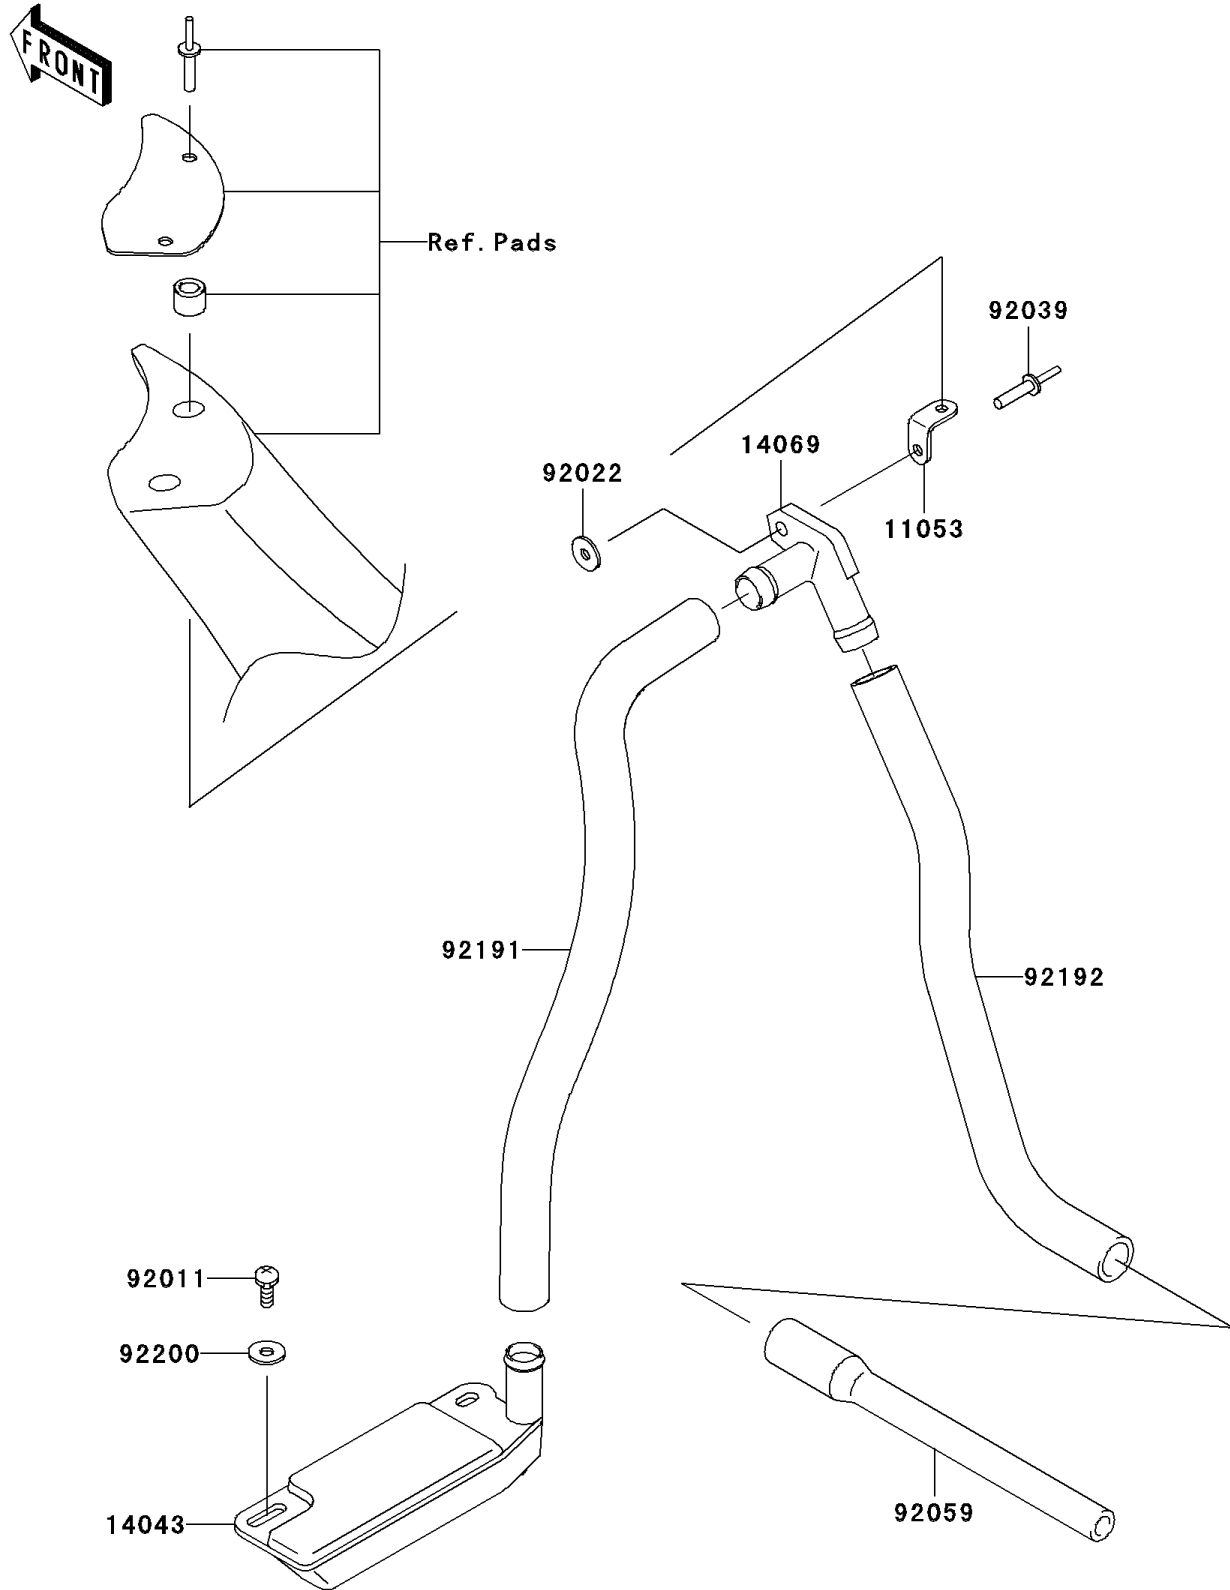

2003 800 SX-R PARTS DIAGRAM

Bilge System

F3145

2003 800 SX-R PARTS LIST

Bilge System

ITEM NAME	PART NUMBER	QUANTITY
BRACKET (Ref # 11053)	11053-3754	1
FILTER (Ref # 14043)	14043-3708	1
BREATHER (Ref # 14069)	14069-3708	1
SCREW,TAPPING (Ref # 92011)	92011-561	2
WASHER,5X16X1.5 (Ref # 92022)	92022-3041	1
RIVET (Ref # 92039)	92039-3775	1
TUBE,L=200 (Ref # 92059)	92059-3894	1
TUBE,BILGE (Ref # 92191)	92191-3975	1
TUBE (Ref # 92192)	92192-3706	1
WASHER,5.9X16X1.5 (Ref # 92200)	92200-3714	2