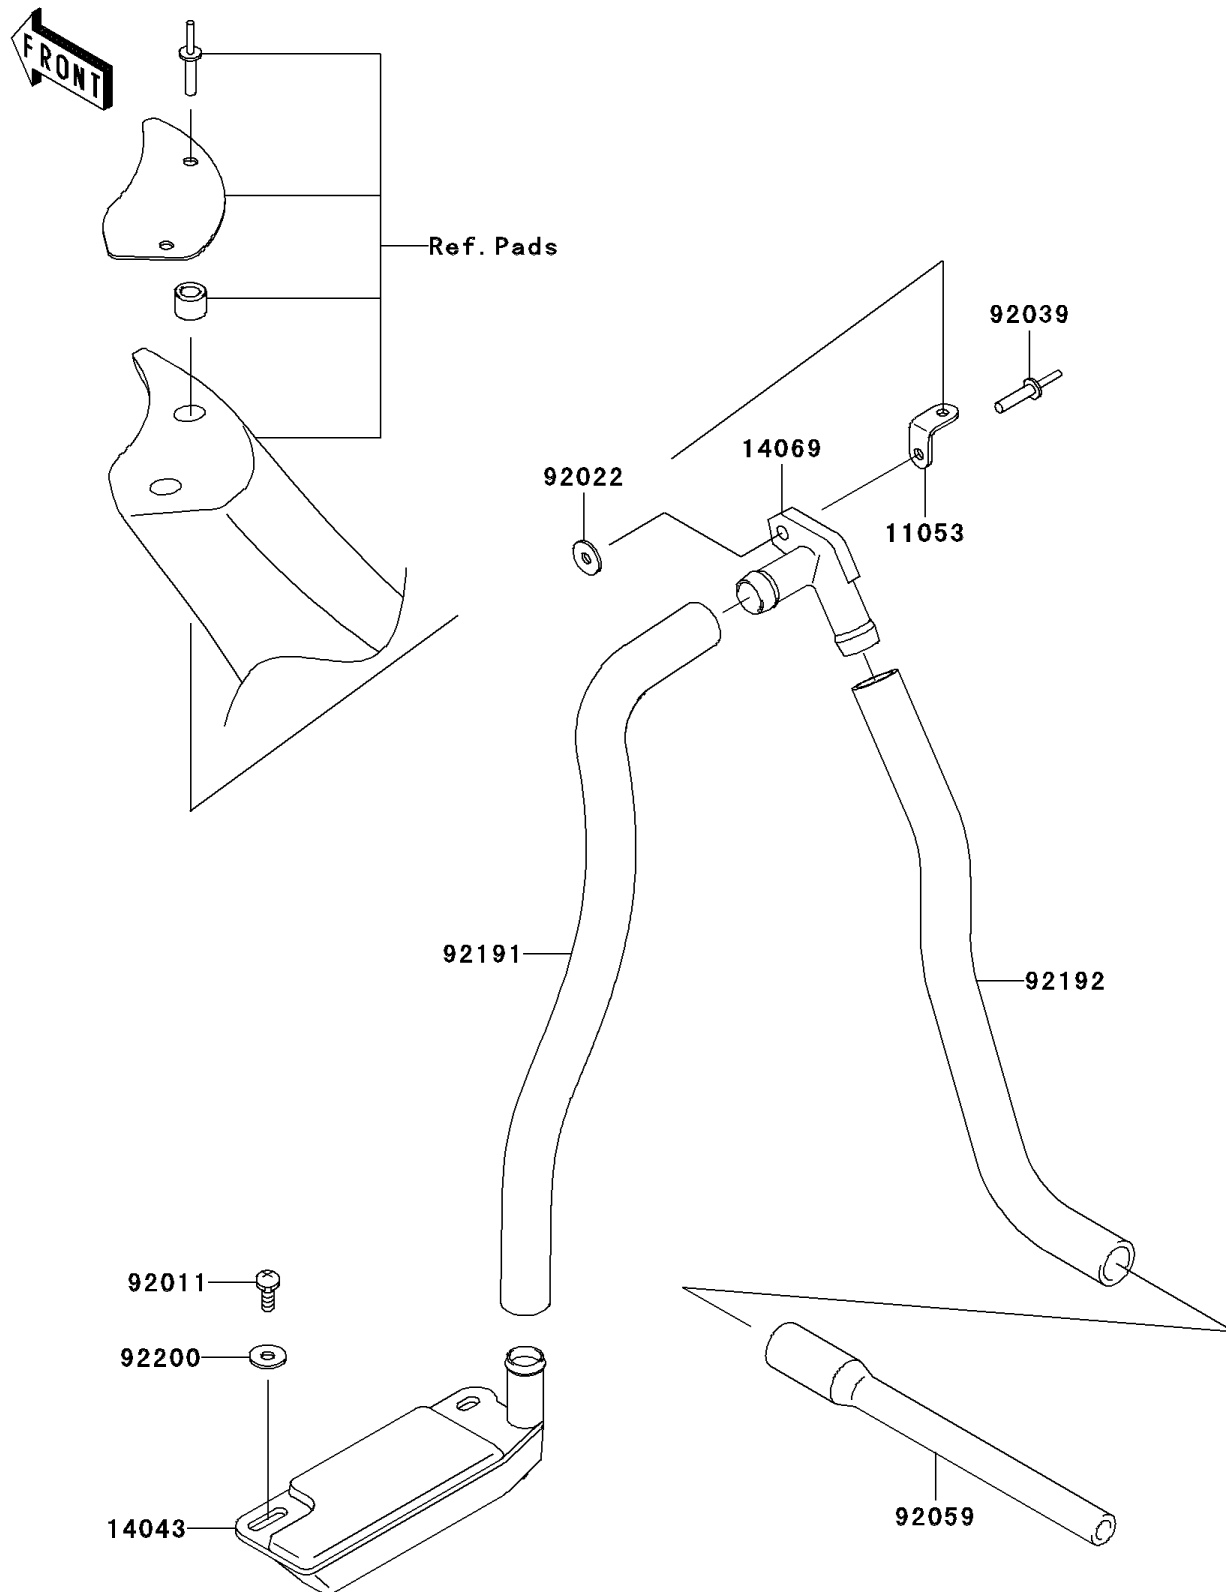

2003 800 SX-R PARTS DIAGRAM

Bilge System

F3145

2003 800 SX-R PARTS LIST

Bilge System

ITEM NAME	PART NUMBER	QUANTITY
BRACKET (Ref # 11053)	11053-3754	1
FILTER (Ref # 14043)	14043-3708	1
BREATHER (Ref # 14069)	14069-3708	1
SCREW,TAPPING (Ref # 92011)	92011-561	1
WASHER,5X16X1.5 (Ref # 92022)	92022-3041	1
RIVET (Ref # 92039)	92039-3775	1
TUBE,L=200 (Ref # 92059)	92059-3894	1
TUBE,BILGE (Ref # 92191)	92191-3975	1
TUBE (Ref # 92192)	92192-3706	1
WASHER,5.9X16X1.5 (Ref # 92200)	92200-3714	1