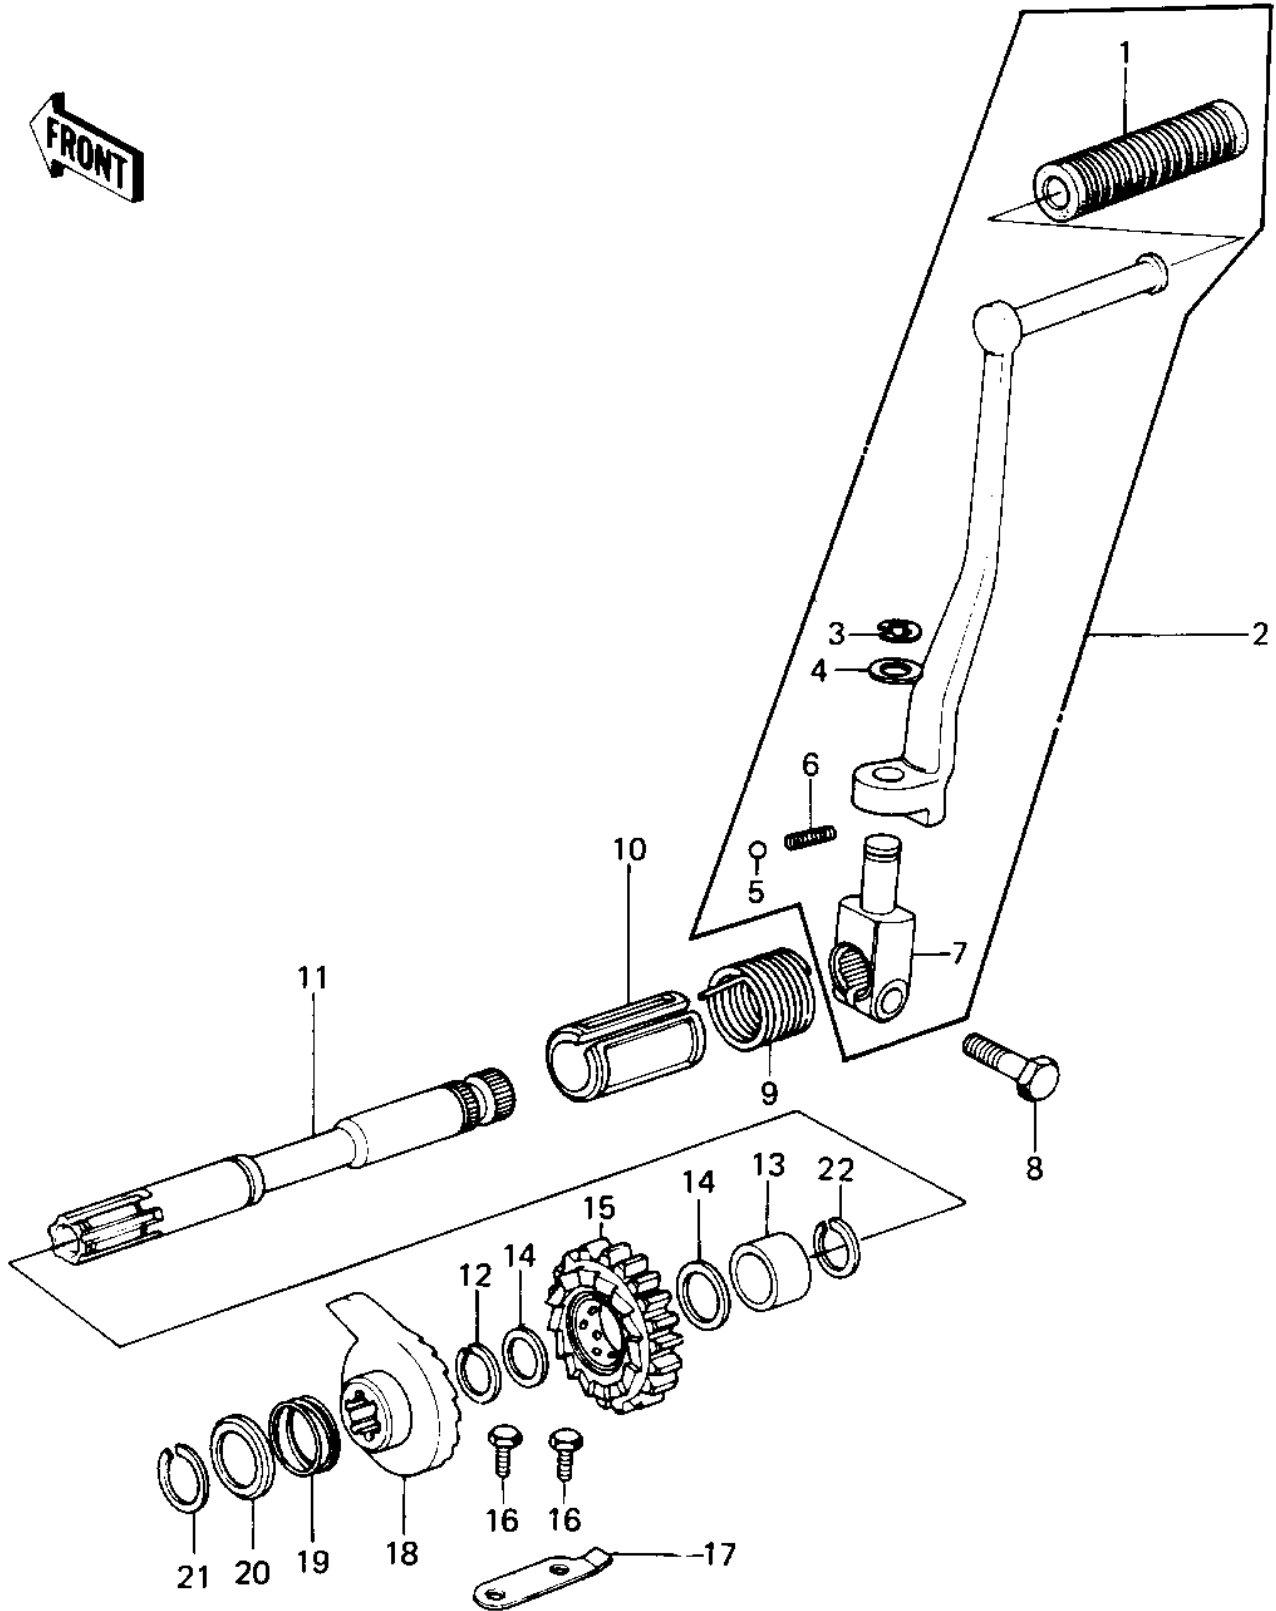

1979 KZ1000 LTD PARTS DIAGRAM

KICKSTARTER MECHANISM ('79-'80 B3/B4)

1979 KZ1000 LTD PARTS LIST

KICKSTARTER MECHANISM ('79-'80 B3/B4)

ITEM NAME	PART NUMBER	QUANTITY
RUBBER KICK PEDAL (Ref # 1)	13063-004	1
PEDAL,KICKSTARTER (Ref # 2)	13058-044	1
CIRCLIP 10MM (Ref # 3)	482J0100	1
WASHER BRAKE PEDAL (Ref # 4)	92022-085	1
BALL STEEL 1/4' (Ref # 5)	600A0800	1
SPRING KICK PEDAL (Ref # 6)	92081-020	1
BOSS-KICK PEDAL (Ref # 7)	13061-014	1
BOLT-HEX HEAD,10X25 (Ref # 8)	114B1025	1
SPRING,KICKSTARTER (Ref # 9)	92082-004	1
GUID,KICK SPRING (Ref # 10)	13070-1008	1
SHAFT,KICKSTARTER (Ref # 11)	13066-1004	1
CIRCLIP,25MM (Ref # 12)	92033-025	1
COLLAR,KICKSHAFT (Ref # 13)	92028-126	1
WASHER,PLAIN,22MM (Ref # 14)	92022-207	2
GEAR,KICKSTARTER (Ref # 15)	59051-1006	1
BOLT-UPSET (Ref # 16)	112G0614	2
STOPPER,KICKSTARTER (Ref # 17)	13072-012	1
RATCHET,KICK SHAFT (Ref # 18)	13078-011	1
SPRING RATCHET (Ref # 19)	92081-104	1
CAP,KICKSTARTER (Ref # 20)	92102-008	1
CIRCLIP,19MM (Ref # 21)	480J1900	1
CIRCLIP,25MM (Ref # 22)	92033-025	1
CIRCLIP,22MM (Ref # 22)	480J2200	1