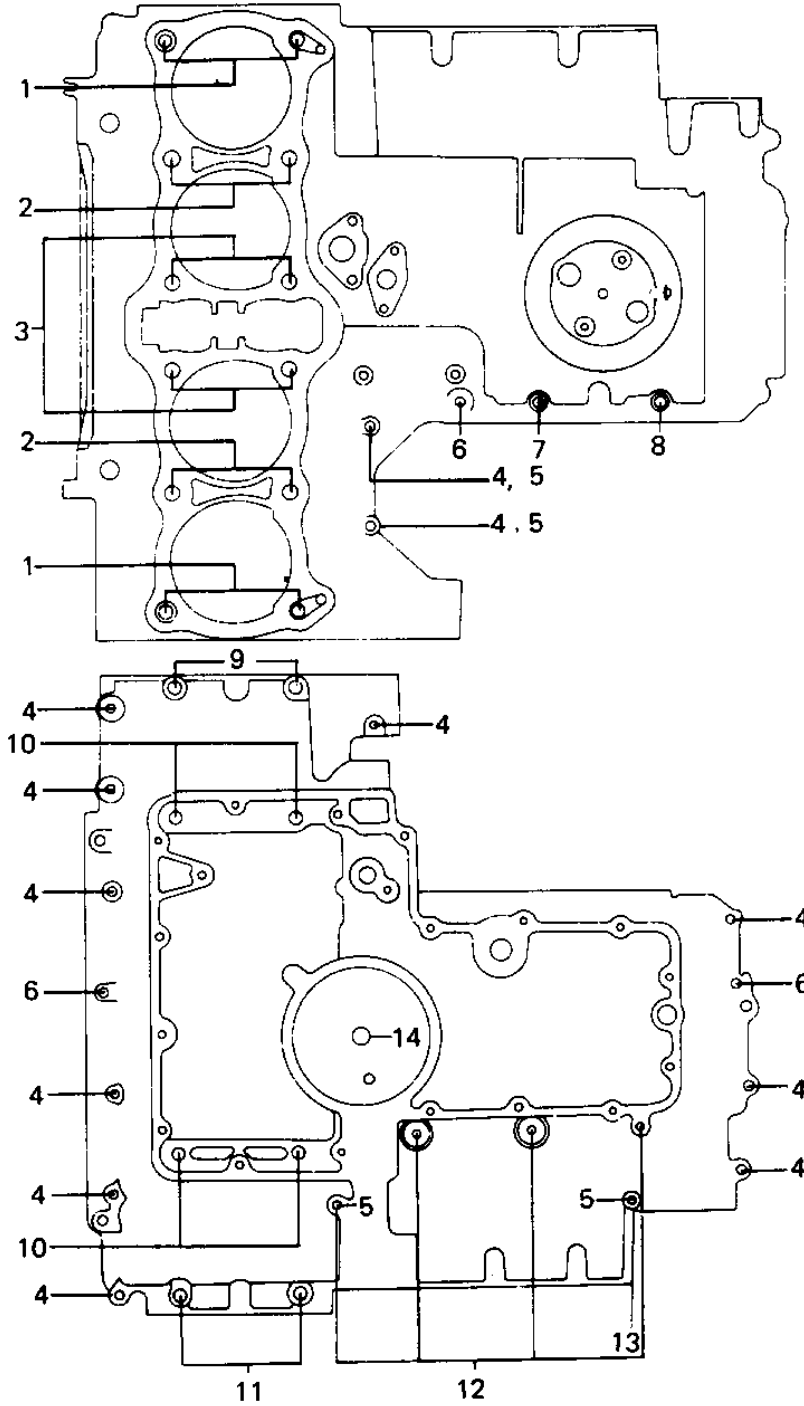

1979 KZ1000 LTD PARTS DIAGRAM

CRANKCASE BOLT & STUD PATTERN ('79-'80 B)

1979 KZ1000 LTD PARTS LIST

CRANKCASE BOLT & STUD PATTERN ('79-'80 B)

ITEM NAME	PART NUMBER	QUANTITY
STUD,10X158 (Ref # 1)	92004-1003	4
STUD,10X133 (Ref # 2)	92004-1004	4
STUD,10X190 (Ref # 3)	92004-1002	4
BOLT,HEX HEAD,6X41 (Ref # 4)	92003-109	12
CLAMP,WIRING HARNESS (Ref # 5)	21126-008	4
BOLT,HEX HEAD,6X54 (Ref # 6)	92003-110	3
BOLT,HEX HEAD,6X99 (Ref # 7)	92003-111	1
BOLT,HEX HEAD,6X116 (Ref # 8)	92003-113	1
BOLT-FLANGED,8X95 (Ref # 9)	130P0895	2
BOLT,HEX HEAD,8X72 (Ref # 10)	92003-107	4
BOLT,HEX HEAD,8X81 (Ref # 11)	92003-108	4
BOLT-FLANGED,6X95 (Ref # 12)	130G0695	4
BOLT-FLANGED,6X70 (Ref # 13)	130G0670	1
O RING,0.D=18MM (Ref # 14)	92055-048	1