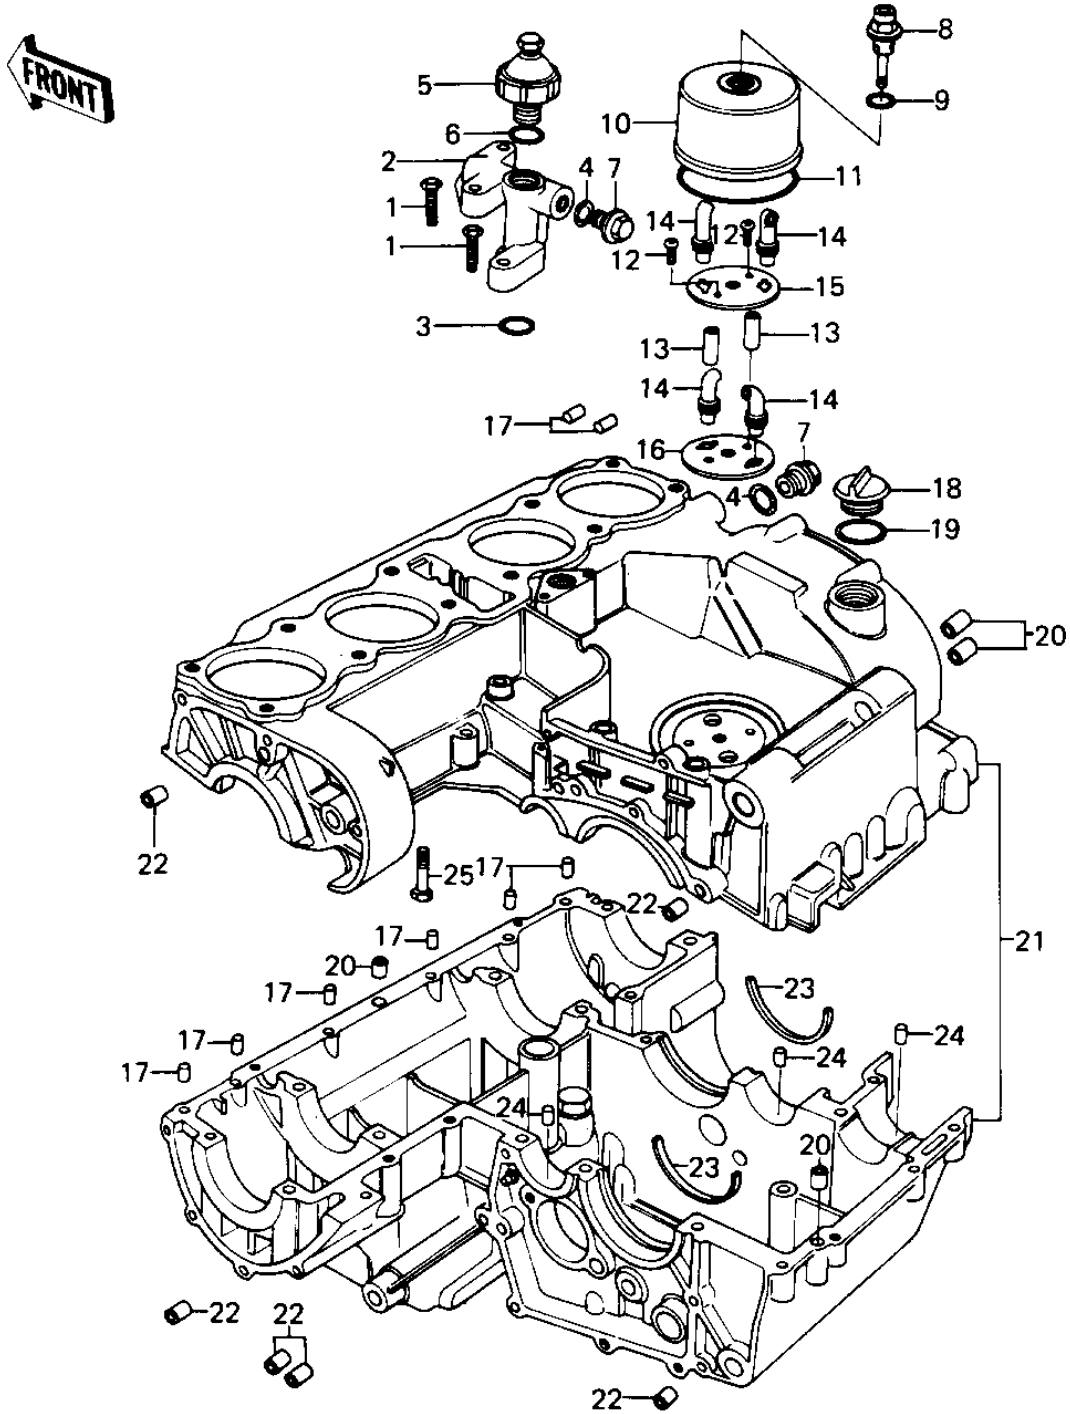

# 1979 KZ1000 LTD PARTS DIAGRAM

CRANKCASE/BREATHER COVER ('79-'80 B3/B4)

# 1979 KZ1000 LTD PARTS LIST

CRANKCASE/BREATHER COVER ('79-'80 B3/B4)

ITEM NAME	PART NUMBER	QUANTITY
BOLT,HEX HEAD,6X35 (Ref # 1)	92001-164	4
PIPE (Ref # 2)	16109-003	1
"O" RING,18MM (Ref # 3)	670B2018	2
"O" RING,15MM (Ref # 4)	670B2015	2
SWITCH,OIL PRESSURE (Ref # 5)	27010-1013	1
"O" RING (Ref # 6)	92055-055	1
PLUG (Ref # 7)	92066-021	2
BOLT,BREATHER FITTING (Ref # 8)	92003-098	1
"O" RING,16MM (Ref # 9)	670B2016	1
BODY,BREATHER (Ref # 10)	14070-007	1
"O" RING,91MM (Ref # 11)	92055-052	1
SCREW PAN HEAD 6X40 (Ref # 12)	220B0640	2
COLLAR,IGNITION COIL (Ref # 13)	92027-276	2
TUBE,BREATHER (Ref # 14)	92059-140	4
PLATE,BREATHER (Ref # 15)	14068-009	1
PLATE,BREATHER (Ref # 16)	14068-007	1
PIN,DOWEL,6X14 (Ref # 17)	610A0614	8
PIN DOWEL 6MM (Ref # 17)	92042-016	8
PLUG,OIL FILLER (Ref # 18)	16115-013	1
"O" RING,31MM (Ref # 19)	92055-049	1
PIN,DOWEL,10X8.2X14 (Ref # 20)	92043-1037	4
CRANKCASE SET (Ref # 21)	14001-5025	1
CRANKCASE SET (Ref # 21)	14001-5042	1
PIN-DOWEL (Ref # 22)	92042-007	8
RING,POSITION (Ref # 23)	14013-1004	2
RING-BEARING SET (Ref # 23)	14013-013	AR
BOLT,HEX HEAD,8X72 (Ref # 24)	92003-107	4
PIN DOWEL 6MM (Ref # 25)	92042-016	3