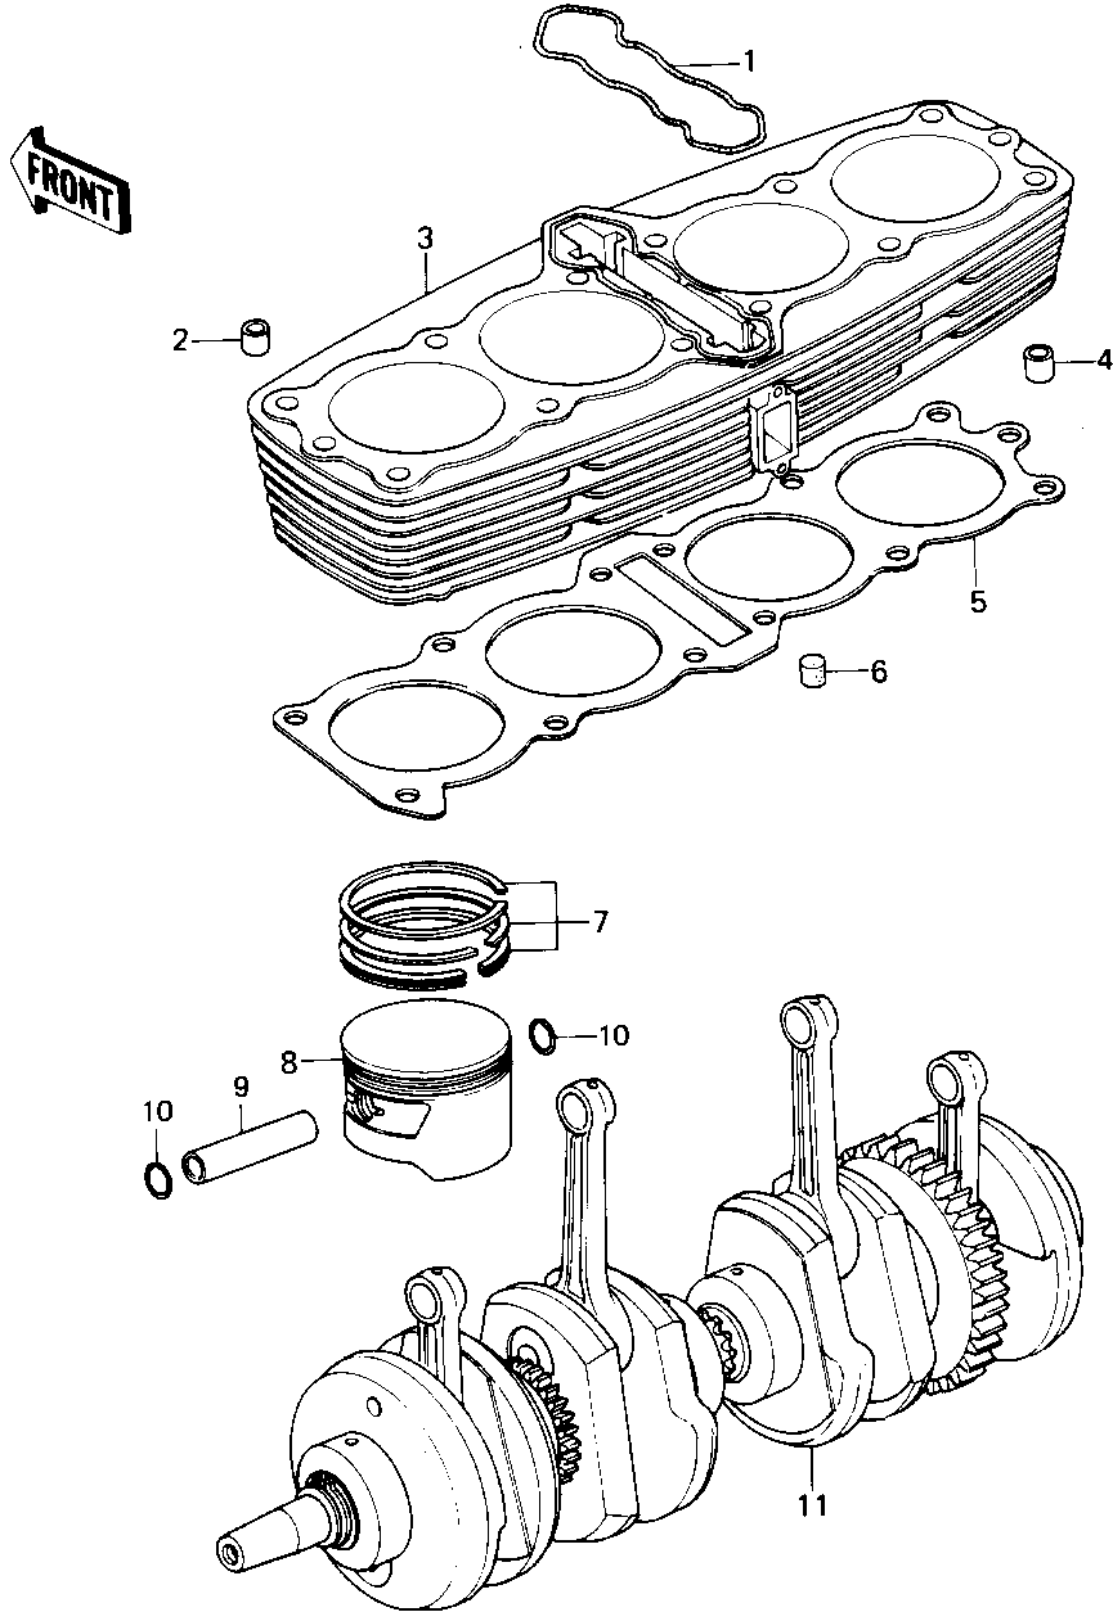

1979 KZ1000 LTD PARTS DIAGRAM

CYLINDER/PISTONS/CRANKSHAFT ('79-'80 B3/

1979 KZ1000 LTD PARTS LIST

CYLINDER/PISTONS/CRANKSHAFT ('79-'80 B3/

ITEM NAME	PART NUMBER	QUANTITY
GASKET,CYLINDER RUBER (Ref # 1)	92055-062	1
PIN,DOWEL,10X8.2X14 (Ref # 2)	92043-1037	2
CYLINDER (Ref # 3)	11005-163-2H	1
PIN,11X14X12.3 (Ref # 4)	92043-1266	2
GASKET,CYLINDER BASE (Ref # 5)	11009-030	1
RUBBER PLUG,CYLINDER (Ref # 6)	92074-030	4
RING SET,STD (Ref # 7)	13008-5012	4
RING SET,0.020"O/S (Ref # 7)	13025-5007	4
RING SET,0.040"O/S (Ref # 7)	13024-5008	4
PISTON,S.T.D (Ref # 8)	13001-1005	4
PISTON,0.020 O/S (Ref # 8)	13029-1003	4
PISTON,0.040 O/S (Ref # 8)	13027-1005	4
PIN-PISTON (Ref # 9)	13002-022	4
CIRCLIP,PISTON PIN (Ref # 10)	92036-021	8
CRANKSHAFT ASSY (Ref # 11)	13031-1018	1
CRANKSHAFT ASSY (Ref # 11)	13031-1040	1
CRANKSHAFT ASSY (Ref # 11)	13031-1040	AL