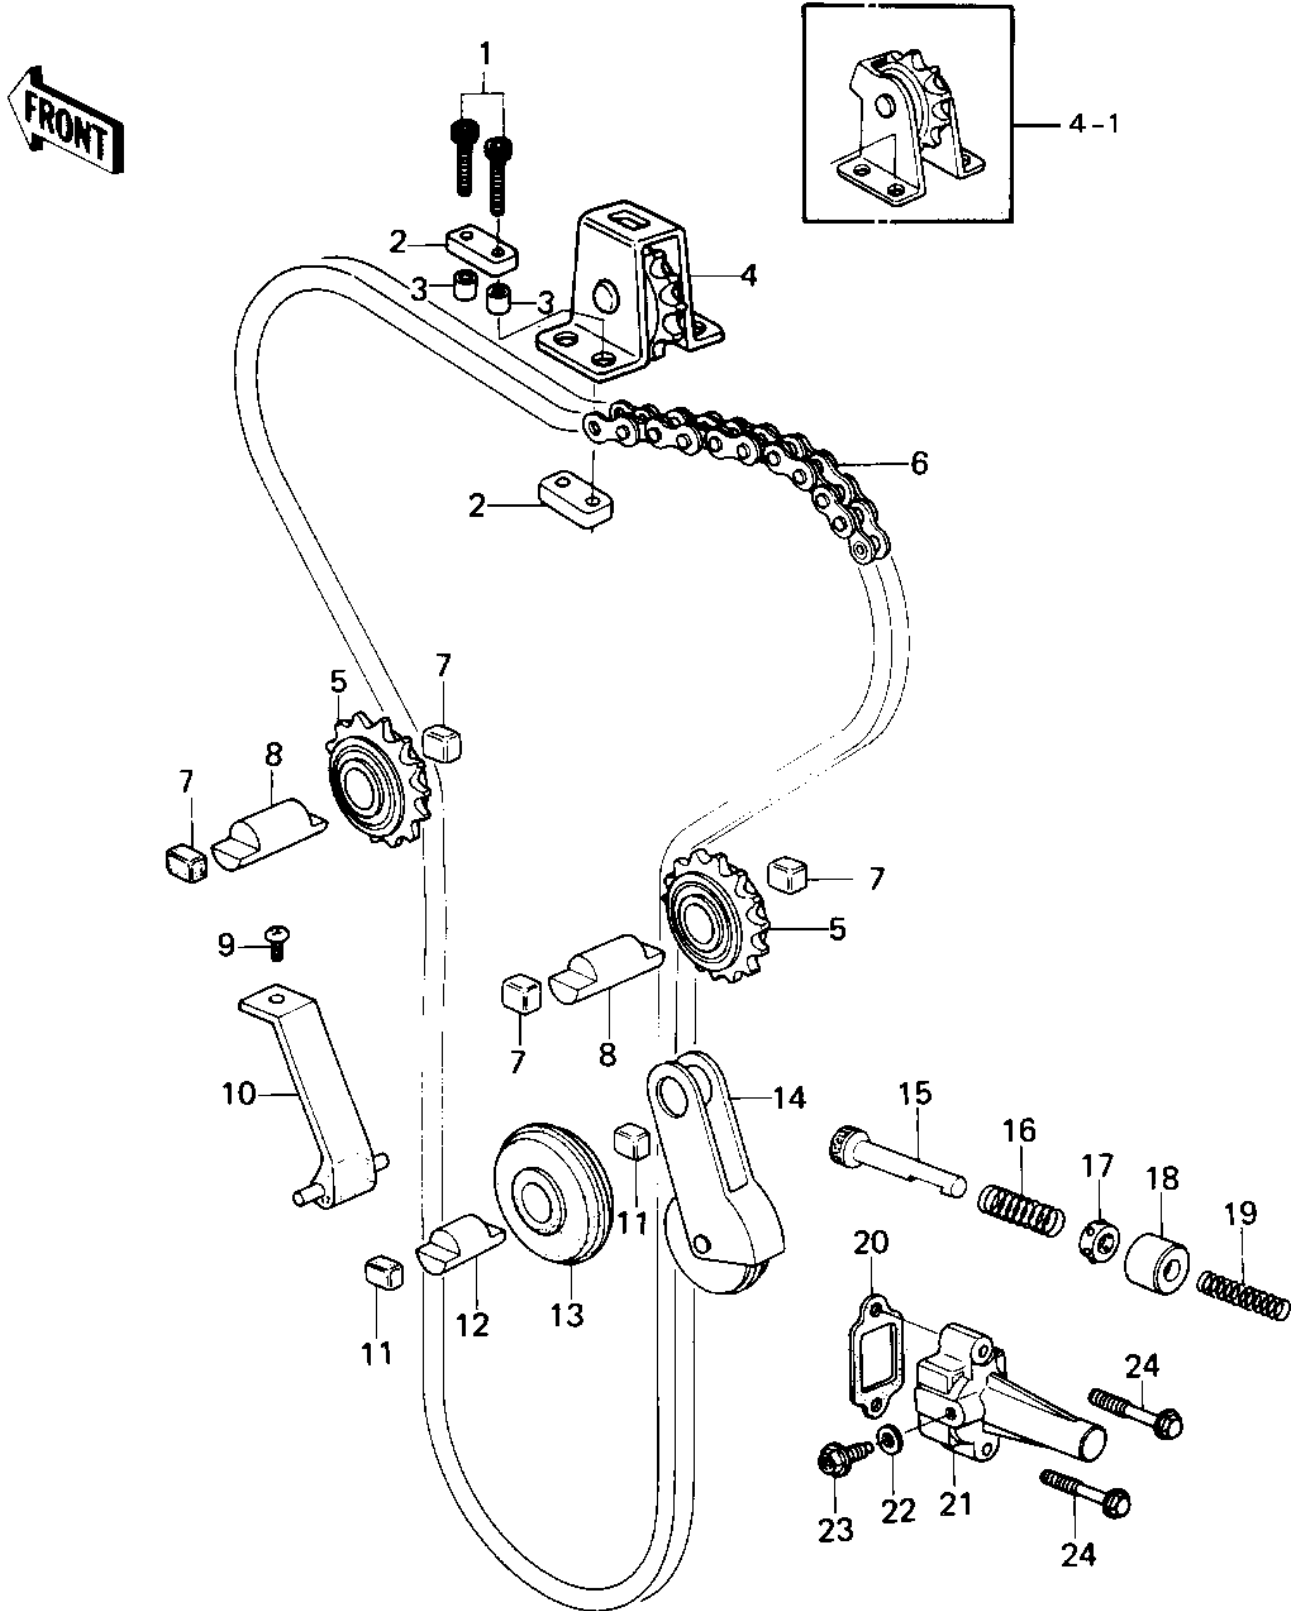

1979 KZ1000 LTD PARTS DIAGRAM

CAM CHAIN/TENSIONER ('79-'80 B3/B4)

1979 KZ1000 LTD PARTS LIST

CAM CHAIN/TENSIONER ('79-'80 B3/B4)

ITEM NAME	PART NUMBER	QUANTITY
BOLT,ALLEN,6X32 (Ref # 1)	120Q0632	4
DAMPER RUBBER (Ref # 2)	92075-289	4
COLLAR,8X15 (Ref # 3)	92027-1079	4
IDLER ASSY,CAM CHAIN (Ref # 4)	12053-1016	1
IDLER ASSY,CAM SHAFT (Ref # 4-1)	12053-1035	1
IDLER ASSY (Ref # 5)	12057-002	2
CHAIN,CAM SHAFT (Ref # 6)	21070-003	1
CHAIN,CAM,124LINKS (Ref # 6)	92057-1026	1
RUBBER,GUIDE ROLLAR (Ref # 7)	92075-232	4
SHAFT,GUIDE ROLLER (Ref # 8)	12052-005	2
SCREW PAN HEAD 6X10 (Ref # 9)	220B0610	1
GUIDE,CAM CHAIN (Ref # 10)	12053-019	1
DAMPER RUBBER (Ref # 11)	92075-123	1
SHAFT,CAM CHAIN GUIDE (Ref # 12)	12052-003	1
ROLLER,CAM CHAIN GUID (Ref # 13)	12055-002	1
TENSIONER ASSY,CHAIN (Ref # 14)	12048-001	1
ROD ASSY,PUSH (Ref # 15)	13116-1008	1
SPRING,TENSIONER (Ref # 16)	92081-1068	1
RETAINER (Ref # 17)	14020-1002	1
COLLAR, TENSIONER (Ref # 18)	92027-1102	1
SPRING (Ref # 19)	92081-146	1
GASKET,TENSIONER (Ref # 20)	11009-1980	1
TENSIONER KIT (Ref # 21)	99996-1021	1
UNAVAILABLE IN PRICE BOOK (Ref # 22)	92022-007	1
BELT,TENSIONER ADJUST (Ref # 23)	92001-1155	1
BOLT,FLANGED,6X30 (Ref # 24)	130G0630	2