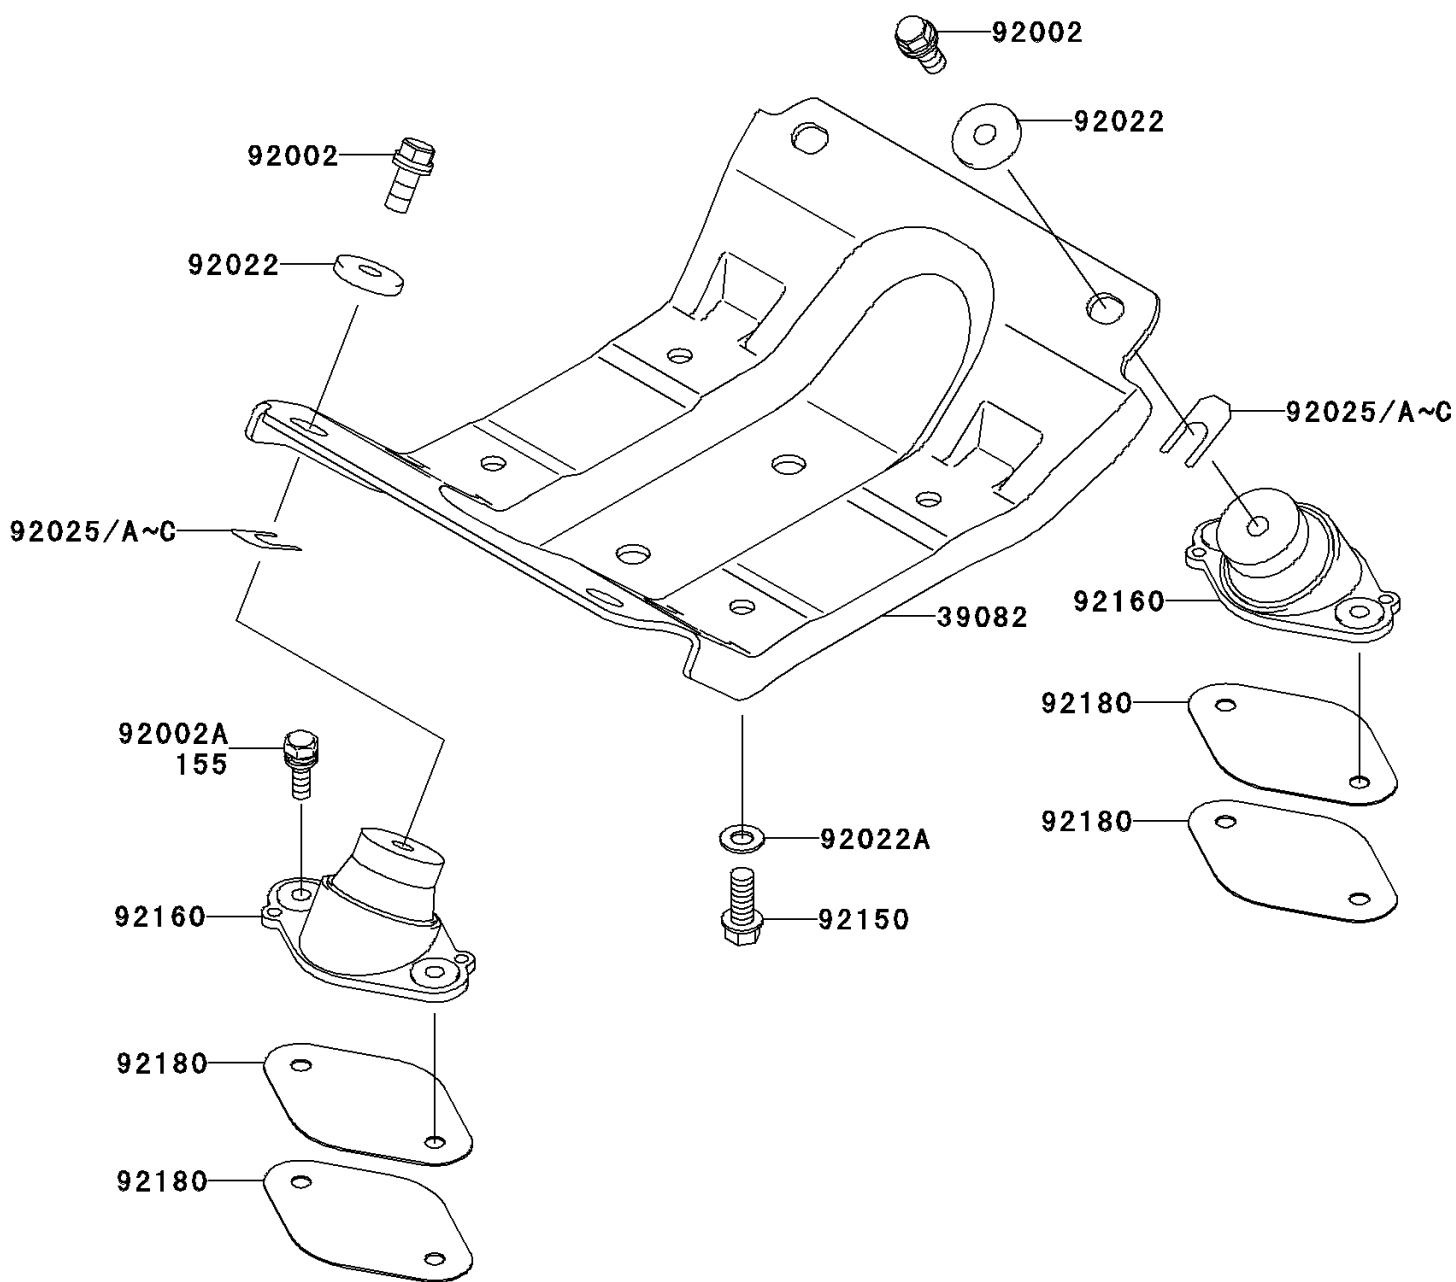

## 2005 800 SX-R PARTS DIAGRAM

Engine Mount

F3144

## 2005 800 SX-R PARTS LIST

Engine Mount

ITEM NAME	PART NUMBER	QUANTITY
BOLT-WSP-SMALL,8X30 (Ref # 155)	155R0830	1
MOUNT-ENGINE (Ref # 39082)	39082-3723	1
BOLT,10X25 (Ref # 92002)	92002-3770	1
WASHER,32X10.5X4 (Ref # 92022)	92022-3023	1
WASHER,10.2X20X1.5 (Ref # 92022A)	92022-3742	1
SHIM,T=0.3MM (Ref # 92025)	92025-3705	1
SHIM,T=0.5MM (Ref # 92025A)	92025-3706	1
SHIM,T=1.0MM (Ref # 92025B)	92025-3707	1
SHIM,T=1.5MM (Ref # 92025C)	92025-3708	1
BOLT,10X25 (Ref # 92150)	92150-3842	1
DAMPER,ENGINE MOUNT (Ref # 92160)	92160-3761	1
SHIM,T=1.0 (Ref # 92180)	92180-3715	1