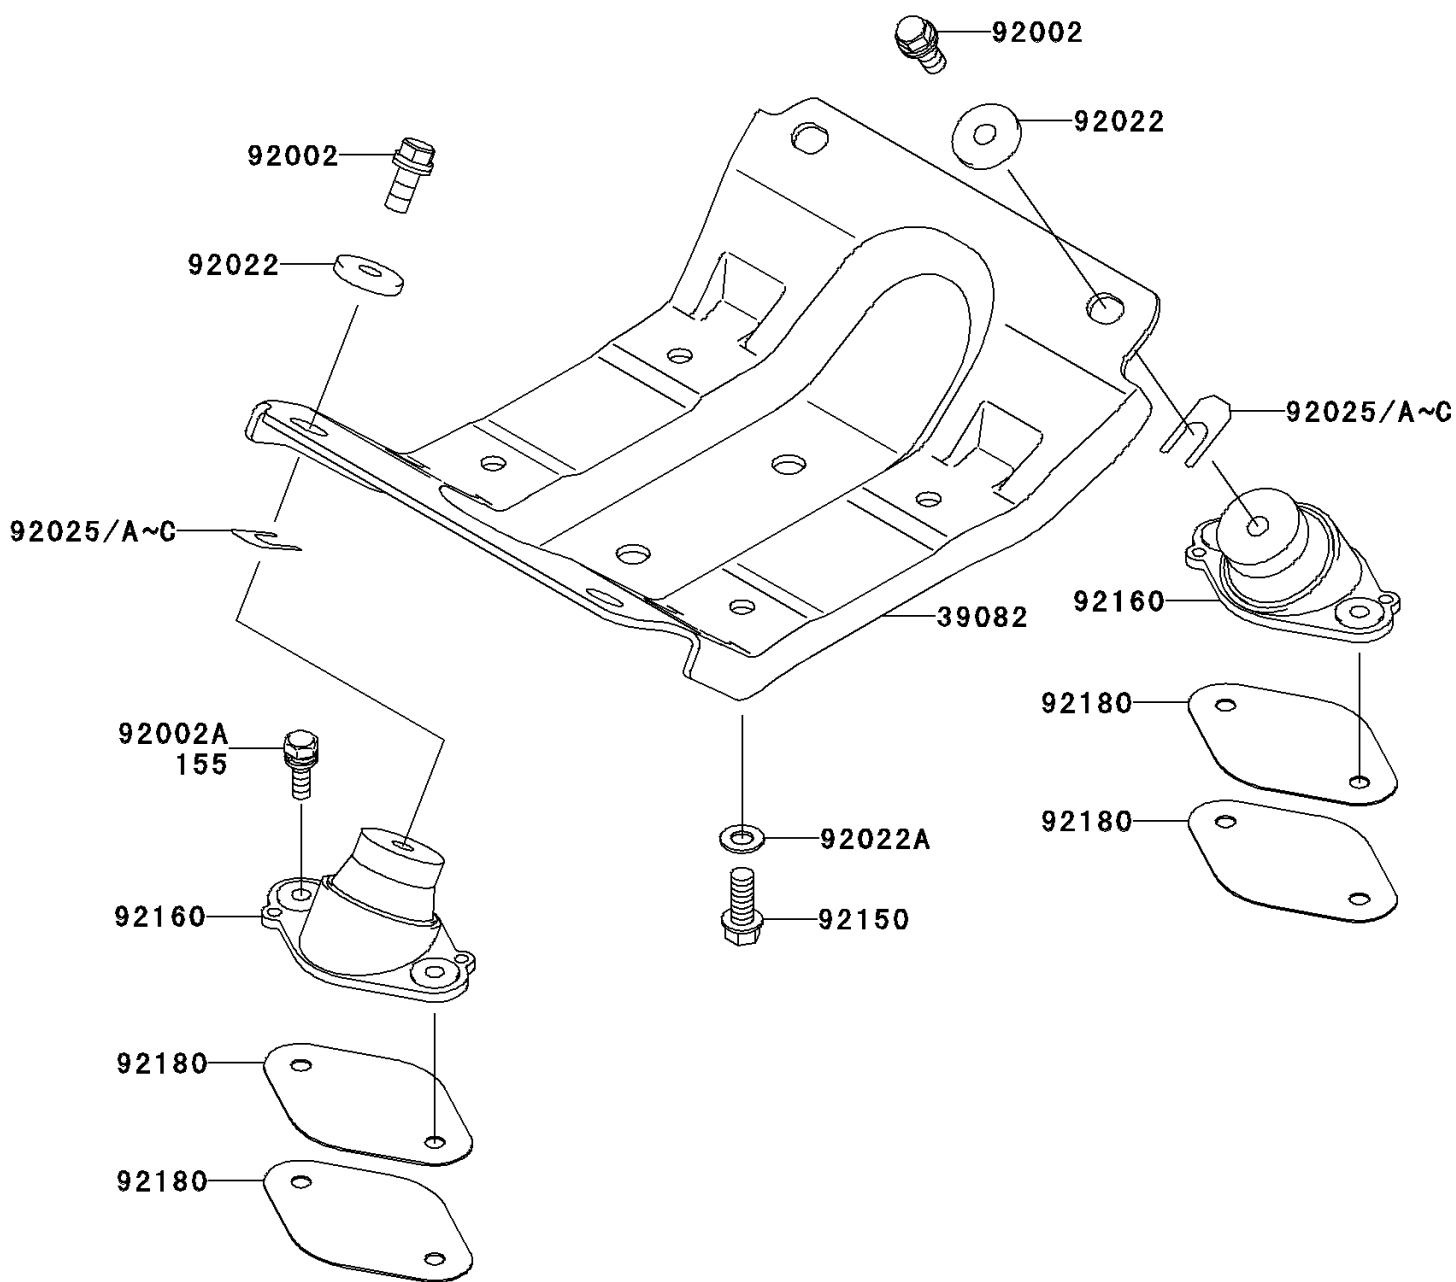

## 2003 800 SX-R PARTS DIAGRAM

Engine Mount

F3144

## 2003 800 SX-R PARTS LIST

Engine Mount

| ITEM NAME                         | PART NUMBER | QUANTITY |
|-----------------------------------|-------------|----------|
| MOUNT-ENGINE (Ref # 39082)        | 39082-3723  | 1        |
| BOLT,10X25 (Ref # 92002)          | 92002-3770  | 1        |
| BOLT,8X25 (Ref # 92002A)          | 92002-3774  | 1        |
| WASHER,32X10.5X4 (Ref # 92022)    | 92022-3023  | 1        |
| WASHER,10.2X20X1.5 (Ref # 92022A) | 92022-3742  | 1        |
| SHIM,T=0.3MM (Ref # 92025)        | 92025-3705  | 1        |
| SHIM,T=0.5MM (Ref # 92025A)       | 92025-3706  | 1        |
| SHIM,T=1.0MM (Ref # 92025B)       | 92025-3707  | 1        |
| SHIM,T=1.5MM (Ref # 92025C)       | 92025-3708  | 1        |
| BOLT,10X25 (Ref # 92150)          | 92150-3842  | 1        |
| DAMPER,ENGINE MOUNT (Ref # 92160) | 92160-3761  | 1        |
| SHIM,T=1.0 (Ref # 92180)          | 92180-3715  | 1        |