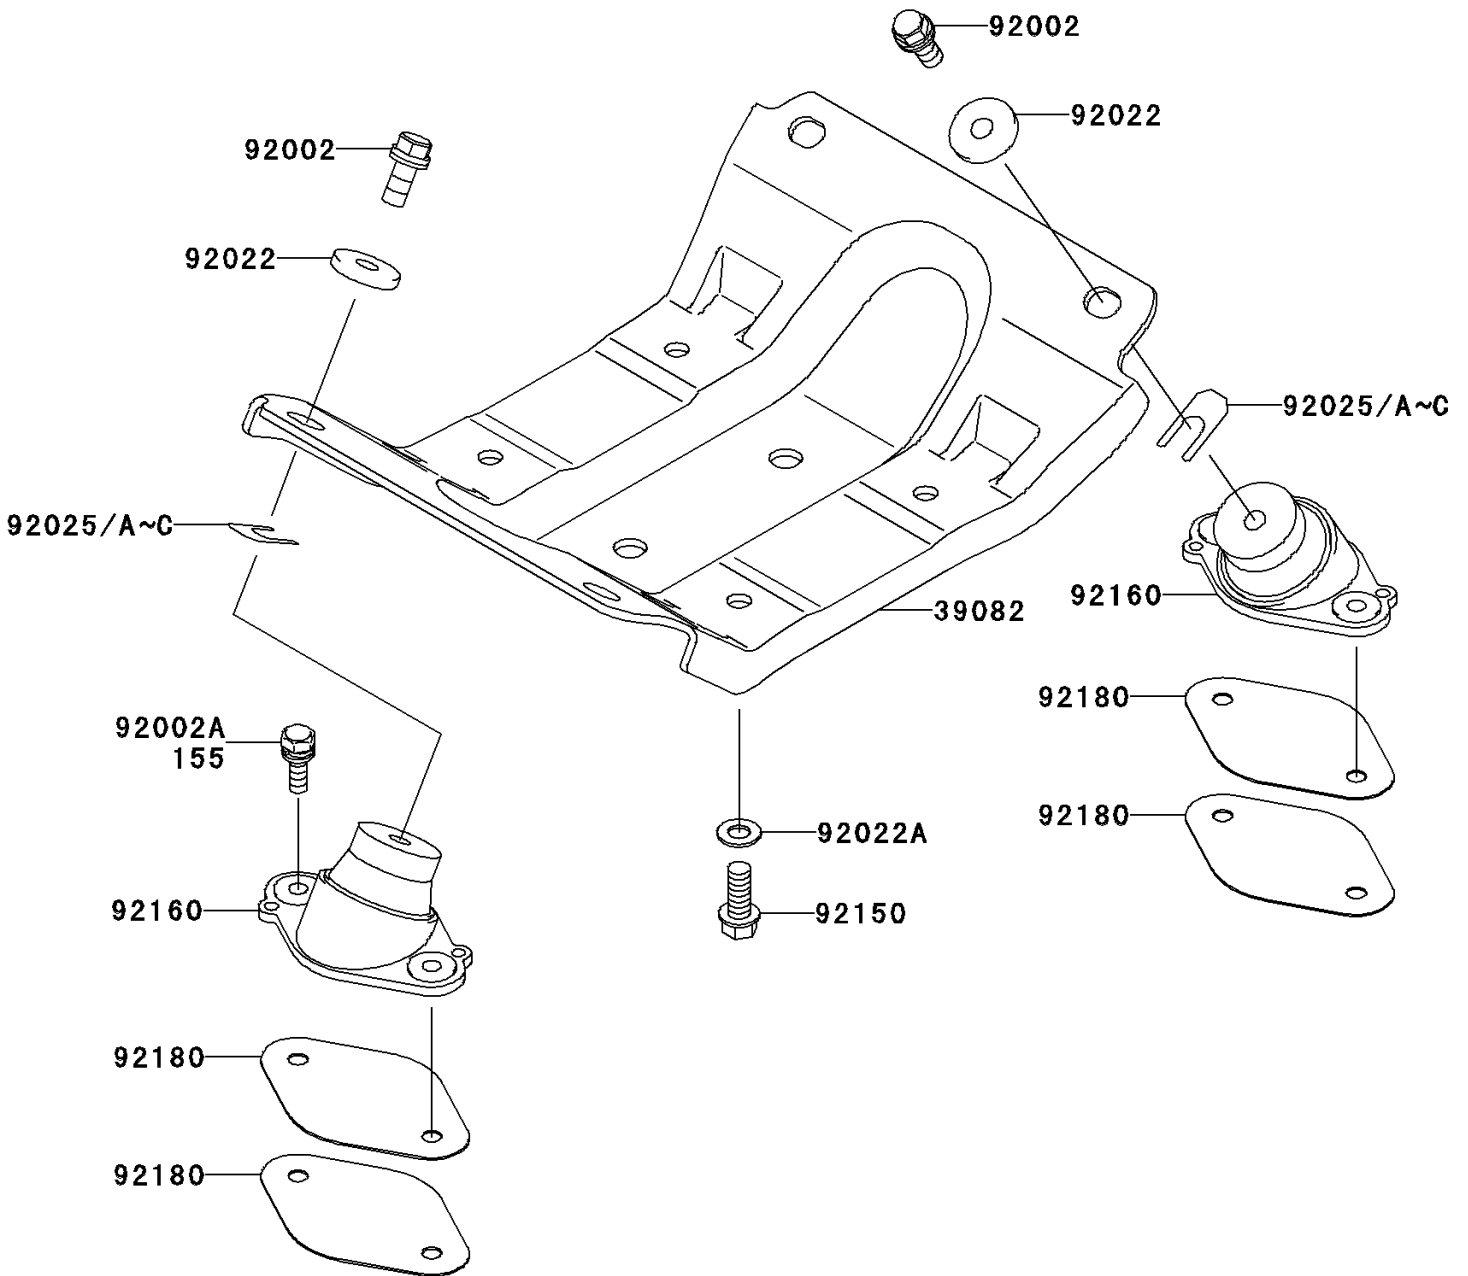

# 2003 800 SX-R PARTS DIAGRAM

Engine Mount

F3144

## 2003 800 SX-R PARTS LIST

### Engine Mount

ITEM NAME	PART NUMBER	QUANTITY
MOUNT-ENGINE (Ref # 39082)	39082-3723	1
BOLT,10X25 (Ref # 92002)	92002-3770	4
BOLT,8X25 (Ref # 92002A)	92002-3774	8
WASHER,32X10.5X4 (Ref # 92022)	92022-3023	4
WASHER,10.2X20X1.5 (Ref # 92022A)	92022-3742	4
SHIM,T=0.3MM (Ref # 92025)	92025-3705	AR
SHIM,T=0.5MM (Ref # 92025A)	92025-3706	AR
SHIM,T=1.0MM (Ref # 92025B)	92025-3707	AR
SHIM,T=1.5MM (Ref # 92025C)	92025-3708	AR
BOLT,10X25 (Ref # 92150)	92150-3842	4
DAMPER,ENGINE MOUNT (Ref # 92160)	92160-3761	4
SHIM,T=1.0 (Ref # 92180)	92180-3715	AR