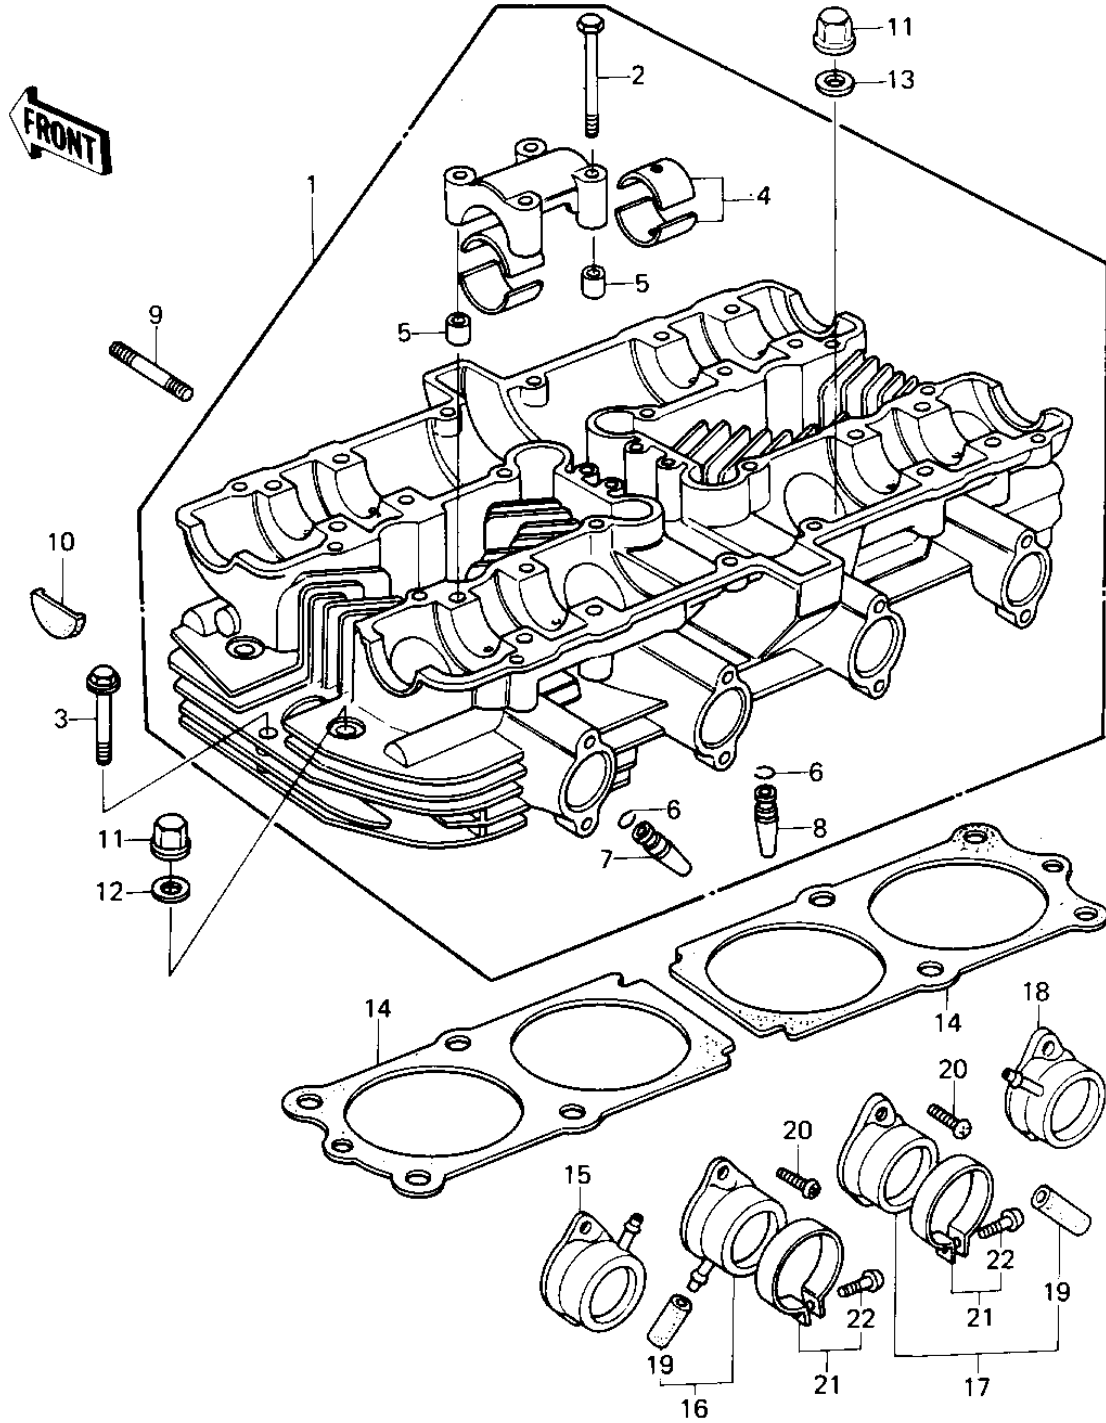

1979 KZ1000 LTD PARTS DIAGRAM

CYLINDER HEAD ('79-'80 B3/B4)

1979 KZ1000 LTD PARTS LIST

CYLINDER HEAD ('79-'80 B3/B4)

ITEM NAME	PART NUMBER	QUANTITY
CYLINDER HEAD,BARREL (Ref # 1)	11002-1019	1
BOLT,6X43 (Ref # 2)	92002-1881	16
BOLT,HEX HEAD,6X45 (Ref # 3)	92003-092	2
BUSHING,CAMSHAFT (Ref # 4)	13034-030	16
PIN-DOWEL (Ref # 5)	92042-007	8
CIRCLIP-VALVE (Ref # 6)	92036-023	8
GUIDE,INLET VALVE (Ref # 7)	12013-009	4
GUIDE,EXHAUST VALVE (Ref # 8)	49002-1002	4
STUD,8X30 (Ref # 9)	92004-1069	8
PLUG,CAM SHAFT (Ref # 10)	92066-017	4
NUT,CYLINDER HEAD (Ref # 11)	92015-076	12
WASHER,PLAIN,10MM (Ref # 12)	92022-215	4
WASHER PLAIN 10MM (Ref # 13)	411B1000	8
GASKET,CYLINDER HEAD (Ref # 14)	11004-076	2
HOLDER,CARBURETOR,L.H (Ref # 15)	16065-029	1
HOLDER,CARBURETOR,L.H (Ref # 16)	16065-029	1
HOLDER-R.H CARBRETOR (Ref # 17)	16065-028	1
HOLDER-R.H CARBRETOR (Ref # 18)	16065-028	1
RUBBER PLUG (Ref # 19)	92068-006	2
SCREW PAN HEAD 6X18 (Ref # 20)	220B0618	8
CLAMP,HOLDER (Ref # 21)	92037-077	4
SCREW,PAN HEAD (Ref # 22)	92011-037	4