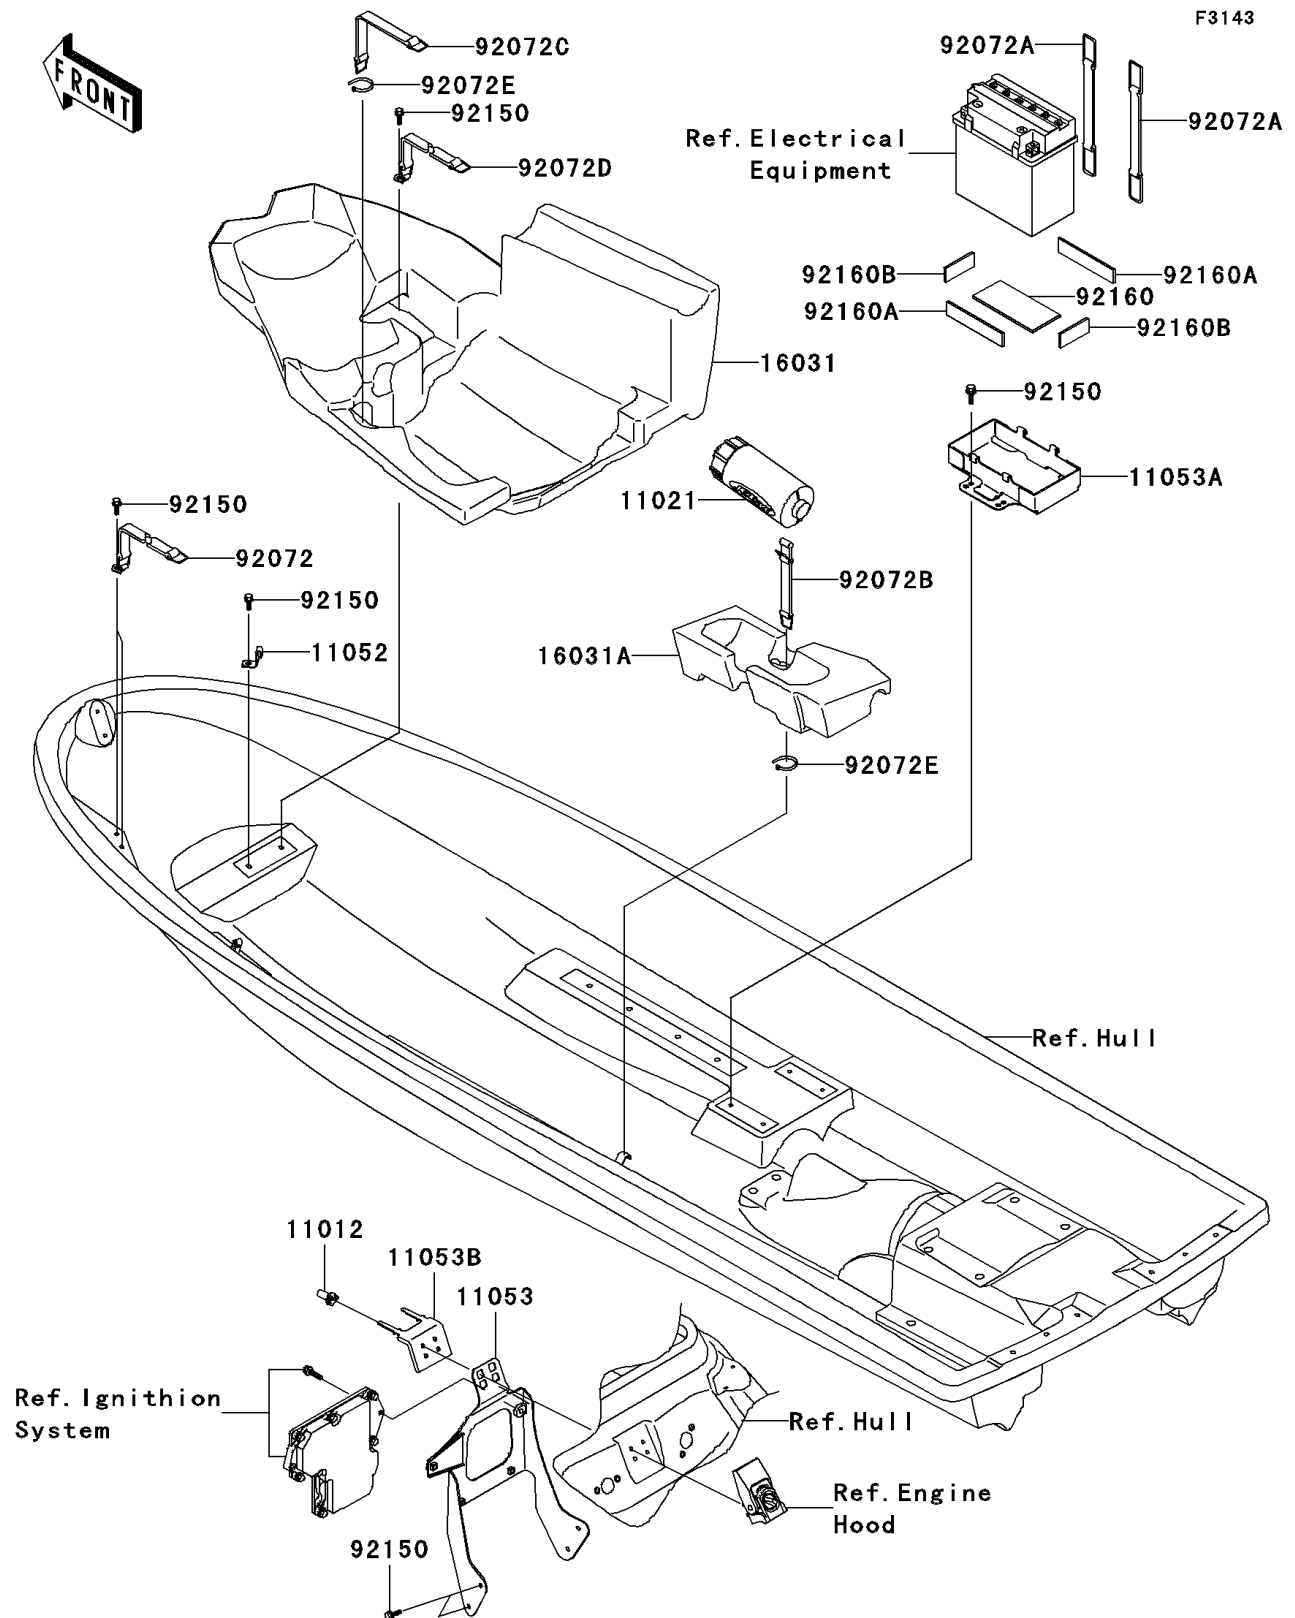

2005 800 SX-R PARTS DIAGRAM

Hull Fittings

2005 800 SX-R PARTS LIST

Hull Fittings

ITEM NAME	PART NUMBER	QUANTITY
CAP,HOLDER (Ref # 11012)	11012-3768	1
CASE-ASSY,TOOL (Ref # 11021)	11021-3706	1
BRACKET (Ref # 11052)	11052-3773	1
BRACKET (Ref # 11053)	11053-3702	1
BRACKET,BATTERY (Ref # 11053A)	11053-3727	1
BRACKET (Ref # 11053B)	11053-3747	1
FLOAT,FUEL TANK (Ref # 16031)	16031-3919	1
FLOAT (Ref # 16031A)	16031-3941	1
BAND,OIL TANK (Ref # 92072)	92072-3812	1
BAND,BATTERY (Ref # 92072A)	92072-3841	1
BAND,TOOL CASE (Ref # 92072B)	92072-3859	1
BAND,FUEL TANK,LH (Ref # 92072C)	92072-3864	1
BAND,FUEL TANK,RH (Ref # 92072D)	92072-3865	1
BAND,L=99 (Ref # 92072E)	92072-3871	1
BOLT,6X20 (Ref # 92150)	92150-3758	1
DAMPER (Ref # 92160)	92160-1851	1
DAMPER (Ref # 92160A)	92160-3840	1
DAMPER,WATER MUFFLER (Ref # 92160B)	92160-3880	1