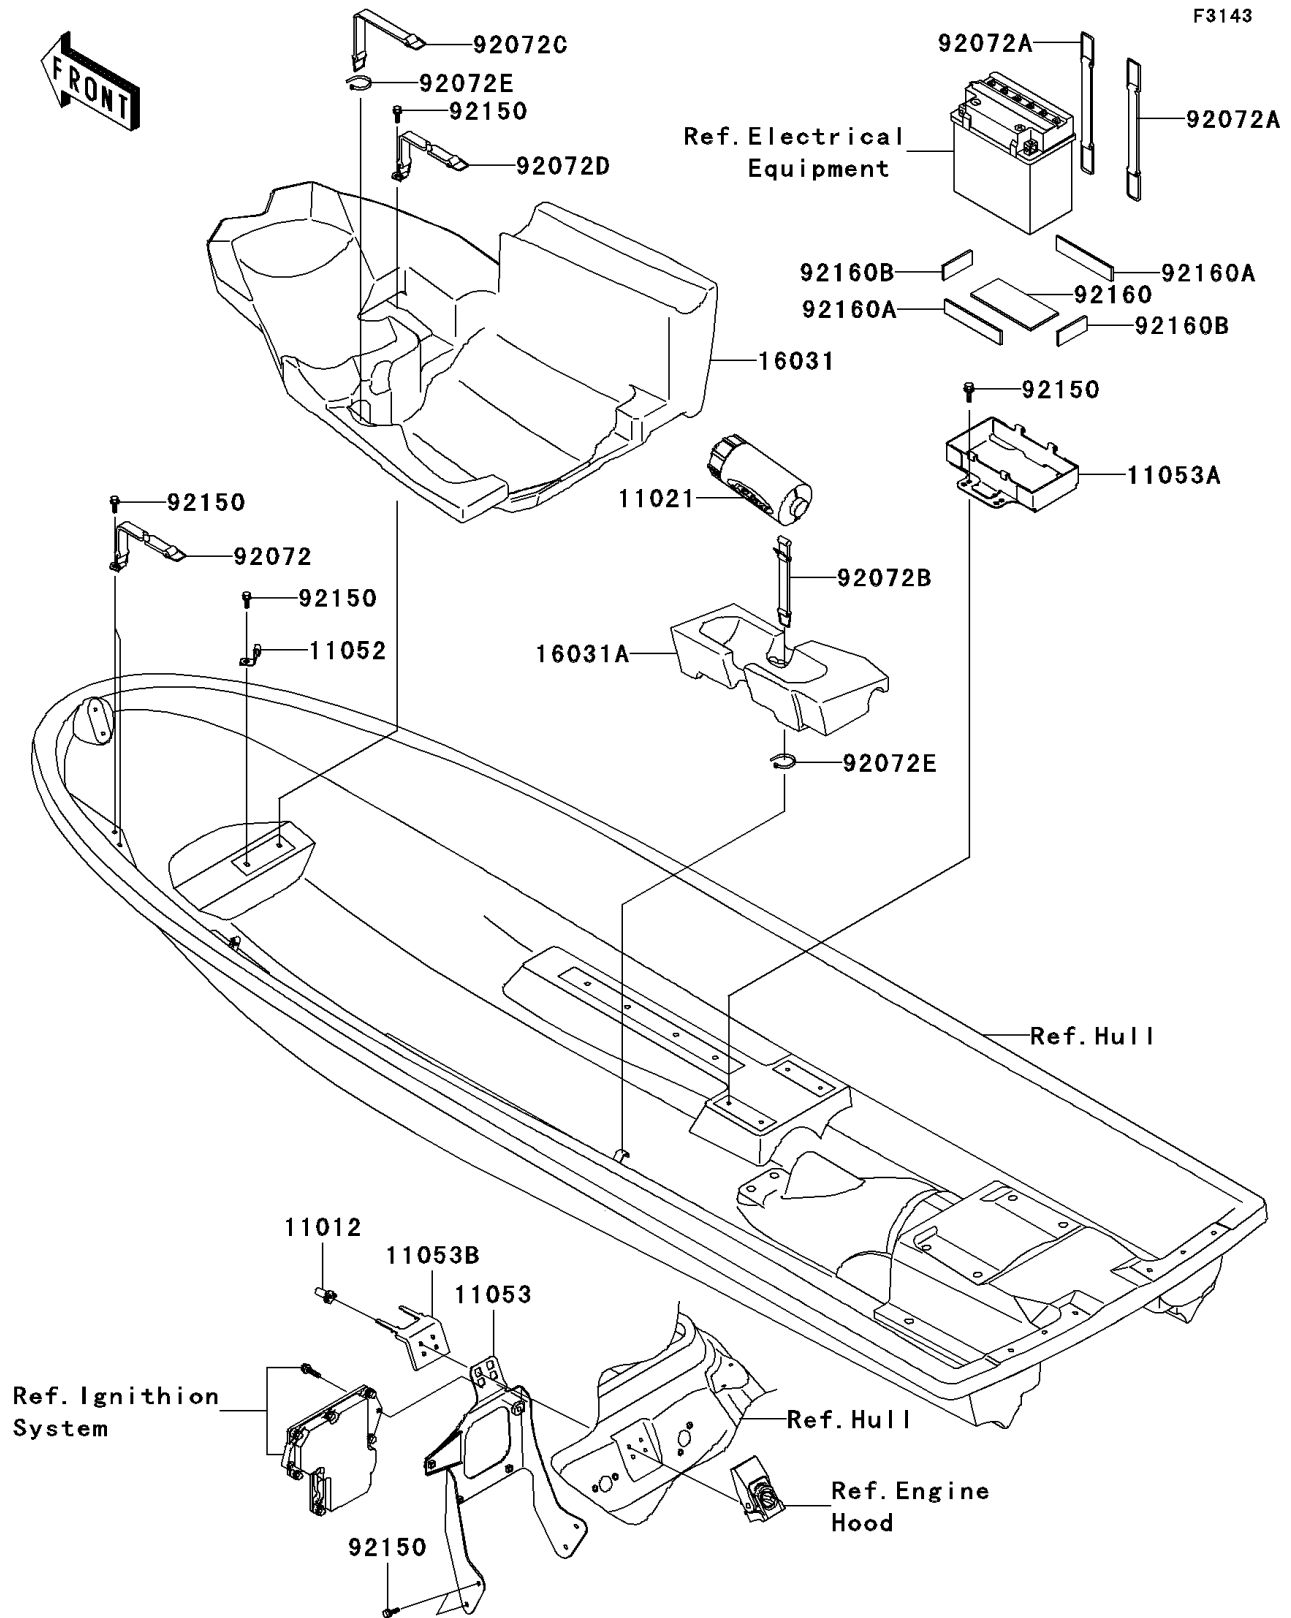

2003 800 SX-R PARTS DIAGRAM

Hull Fittings

2003 800 SX-R PARTS LIST

Hull Fittings

ITEM NAME	PART NUMBER	QUANTITY
CAP,HOLDER (Ref # 11012)	11012-3768	2
CASE-ASSY,TOOL (Ref # 11021)	11021-3706	1
BRACKET (Ref # 11052)	11052-3773	1
BRACKET (Ref # 11053)	11053-3702	1
BRACKET,BATTERY (Ref # 11053A)	11053-3727	1
BRACKET (Ref # 11053B)	11053-3747	1
FLOAT,FUEL TANK (Ref # 16031)	16031-3919	1
FLOAT (Ref # 16031A)	16031-3941	1
BAND,OIL TANK (Ref # 92072)	92072-3812	2
BAND,BATTERY (Ref # 92072A)	92072-3841	2
BAND,TOOL CASE (Ref # 92072B)	92072-3859	1
BAND,FUEL TANK,LH (Ref # 92072C)	92072-3864	1
BAND,FUEL TANK,RH (Ref # 92072D)	92072-3865	1
BAND,L=99 (Ref # 92072E)	92072-3871	2
BOLT,6X20 (Ref # 92150)	92150-3758	12
DAMPER (Ref # 92160)	92160-1851	1
DAMPER (Ref # 92160A)	92160-3840	2
DAMPER,WATER MUFFLER (Ref # 92160B)	92160-3880	2