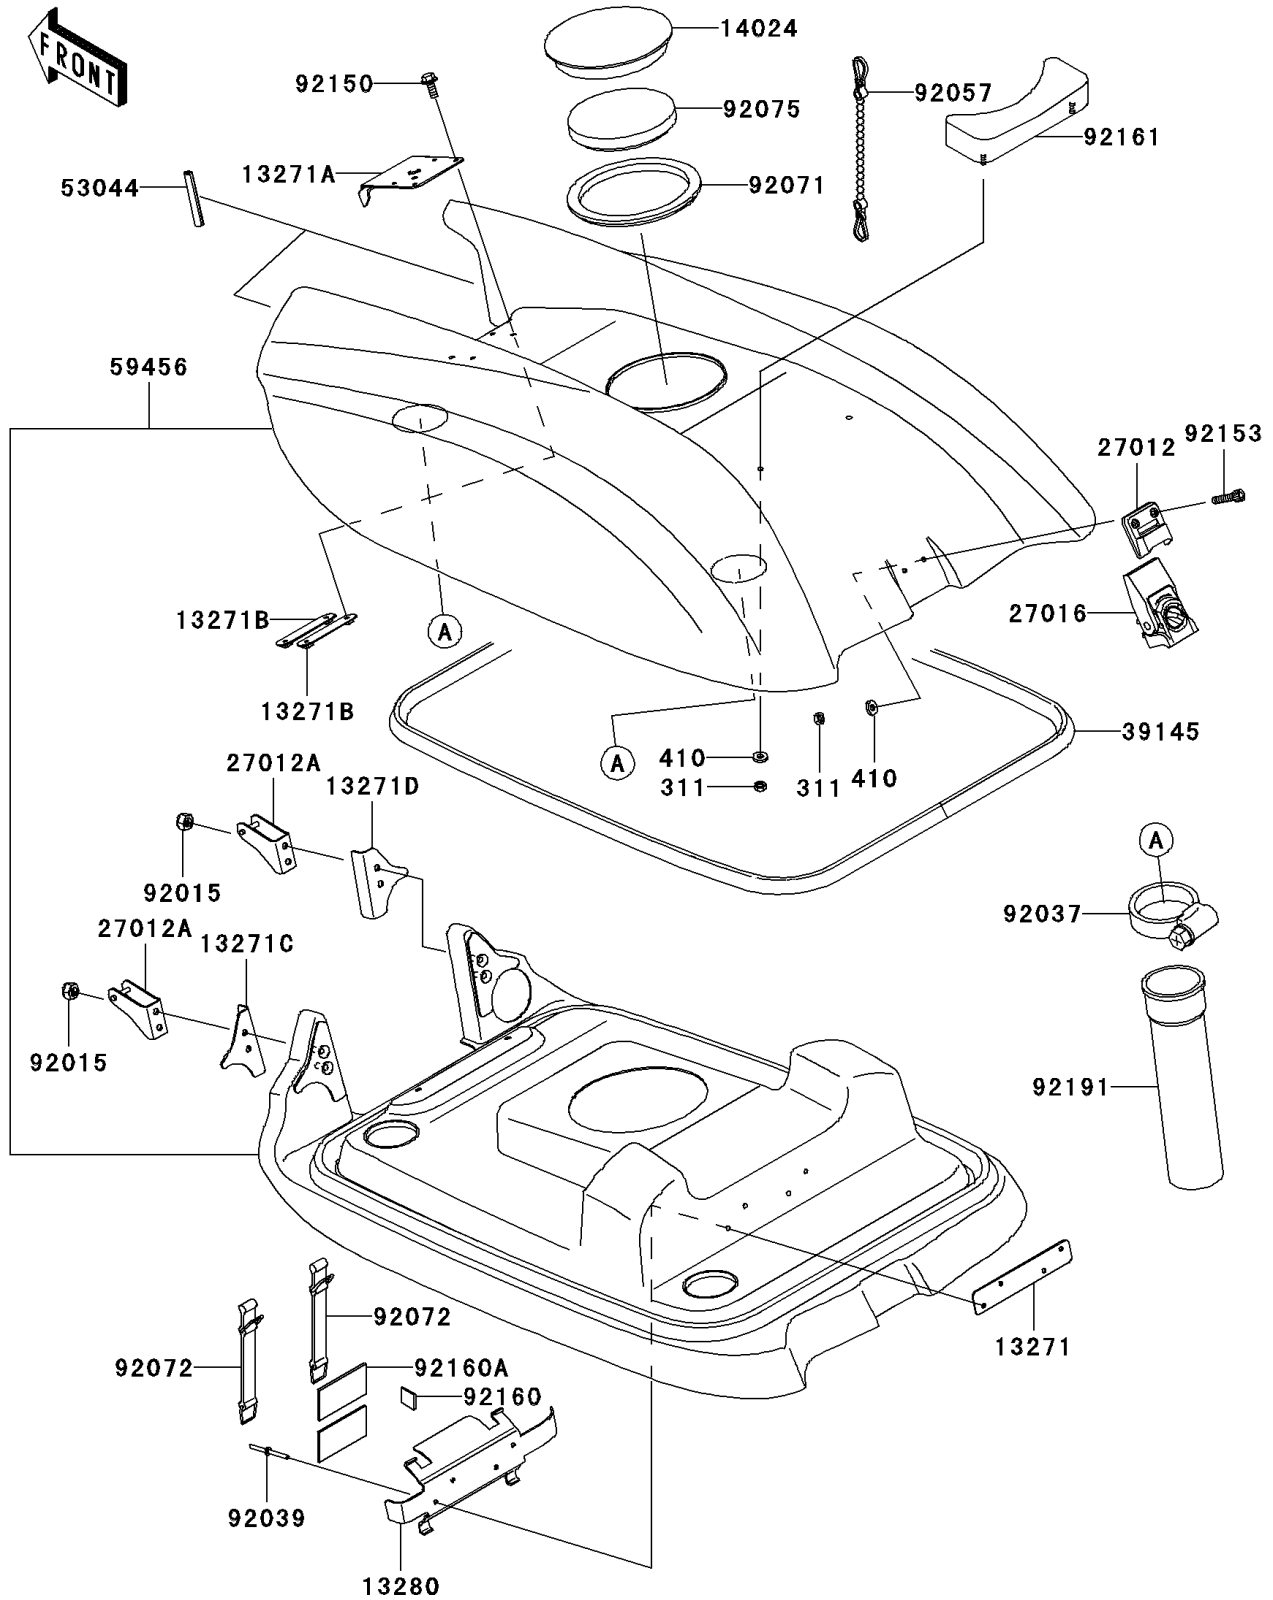

## 2005 800 SX-R PARTS DIAGRAM

Engine Hood

F3142

## 2005 800 SX-R PARTS LIST

Engine Hood

ITEM NAME	PART NUMBER	QUANTITY
NUT-HEX,5MM (Ref # 311)	311R0500	1
W-PLAIN-S,5MM (Ref # 410)	410S0500	1
PLATE,FIRE EXTINGUISHER (Ref # 13271)	13271-3775	1
PLATE (Ref # 13271A)	13271-3885	1
PLATE (Ref # 13271B)	13271-3886	1
PLATE,LH (Ref # 13271C)	13271-3894	1
PLATE,RH (Ref # 13271D)	13271-3895	1
HOLDER,FIRE EXTINGUISHER (Ref # 13280)	13280-3740	1
COVER (Ref # 14024)	14024-3748	1
HOOK (Ref # 27012)	27012-3711	1
HOOK (Ref # 27012A)	27012-3842	1
LOCK-ASSY (Ref # 27016)	27016-3703	1
TRIM-SEAL,L=2156 (Ref # 39145)	39145-3781	1
TRIM,L=120 (Ref # 53044)	53044-3767	1
HOOD-COMP-ENGINE,J.WHITE (Ref # 59456)	59456-3730-8C	1
NUT,LOCK,6MM (Ref # 92015)	92015-3766	1
CLAMP (Ref # 92037)	92037-3738	1
RIVET (Ref # 92039)	92039-3783	1
CHAIN,COVER,L=100 (Ref # 92057)	92057-3704	1
GROMMET (Ref # 92071)	92071-3742	1
BAND,TOOL CASE (Ref # 92072)	92072-3859	1
DAMPER (Ref # 92075)	92075-3737	1
BOLT,5X16 (Ref # 92150)	92150-3778	1
BOLT,SOCKET,5X20 (Ref # 92153)	92153-3716	1
DAMPER,25X25 (Ref # 92160)	92160-3864	1
DAMPER (Ref # 92160A)	92160-3913	1
DAMPER (Ref # 92161)	92161-3741	1
TUBE (Ref # 92191)	92191-3987	1