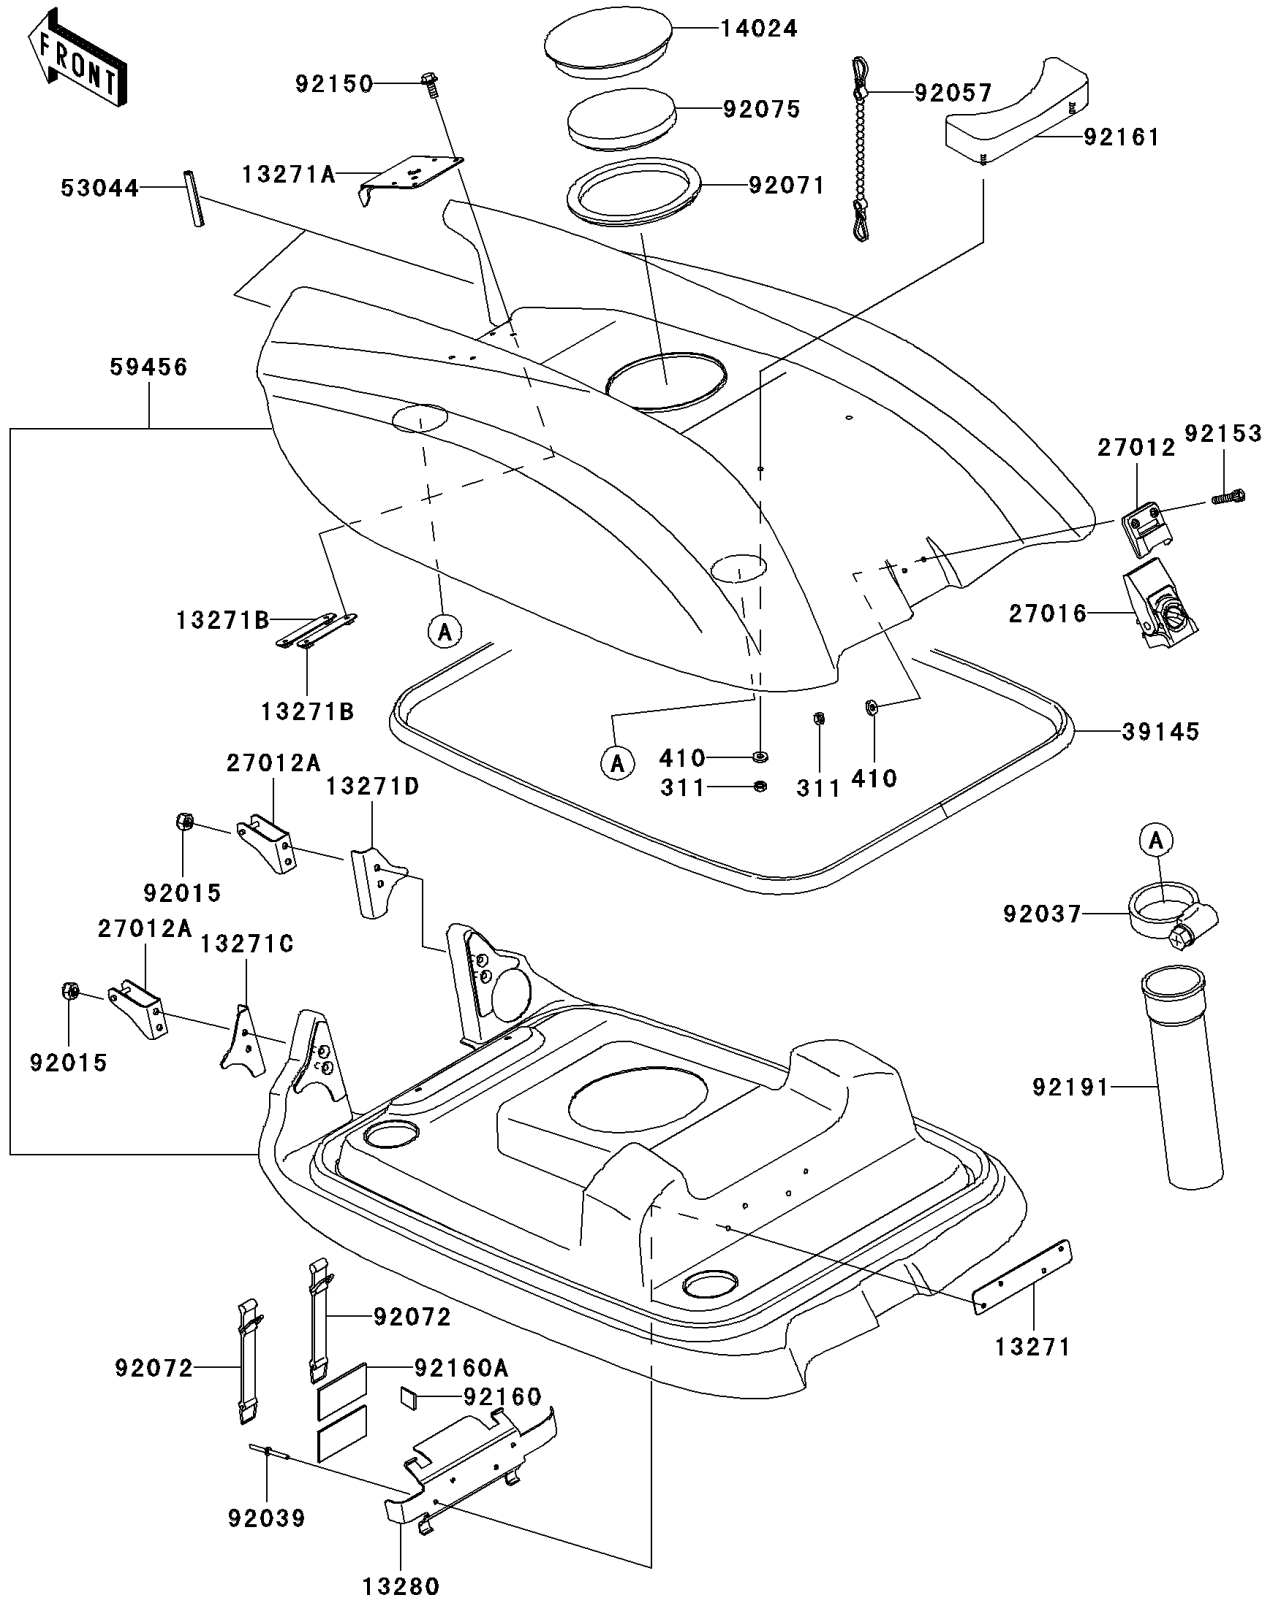

2003 800 SX-R PARTS DIAGRAM

Engine Hood

F3142

2003 800 SX-R PARTS LIST

Engine Hood

ITEM NAME	PART NUMBER	QUANTITY
NUT-HEX,5MM (Ref # 311)	311R0500	1
W-PLAIN-S,5MM (Ref # 410)	410S0500	1
PLATE,FIRE EXTINGUISHER (Ref # 13271)	13271-3775	1
PLATE (Ref # 13271A)	13271-3885	1
PLATE (Ref # 13271B)	13271-3886	1
PLATE,LH (Ref # 13271C)	13271-3894	1
PLATE,RH (Ref # 13271D)	13271-3895	1
HOLDER,FIRE EXTINGUISHER (Ref # 13280)	13280-3740	1
COVER (Ref # 14024)	14024-3748	1
HOOK (Ref # 27012)	27012-3711	1
HOOK (Ref # 27012A)	27012-3842	1
LOCK-ASSY (Ref # 27016)	27016-3703	1
TRIM-SEAL,L=2156 (Ref # 39145)	39145-3781	1
TRIM,L=120 (Ref # 53044)	53044-3767	1
HOOD-COMP-ENGINE,J.WHITE (Ref # 59456)	59456-3730-8C	1
NUT,LOCK,6MM (Ref # 92015)	92015-3766	1
CLAMP (Ref # 92037)	92037-3738	1
RIVET (Ref # 92039)	92039-3783	1
CHAIN,COVER,L=100 (Ref # 92057)	92057-3704	1
GROMMET (Ref # 92071)	92071-3742	1
BAND,TOOL CASE (Ref # 92072)	92072-3859	1
DAMPER (Ref # 92075)	92075-3737	1
BOLT,5X16 (Ref # 92150)	92150-3778	1
BOLT,SOCKET,5X20 (Ref # 92153)	92153-3716	1
DAMPER,25X25 (Ref # 92160)	92160-3864	1
DAMPER (Ref # 92160A)	92160-3913	1
DAMPER (Ref # 92161)	92161-3741	1
TUBE (Ref # 92191)	92191-3987	1