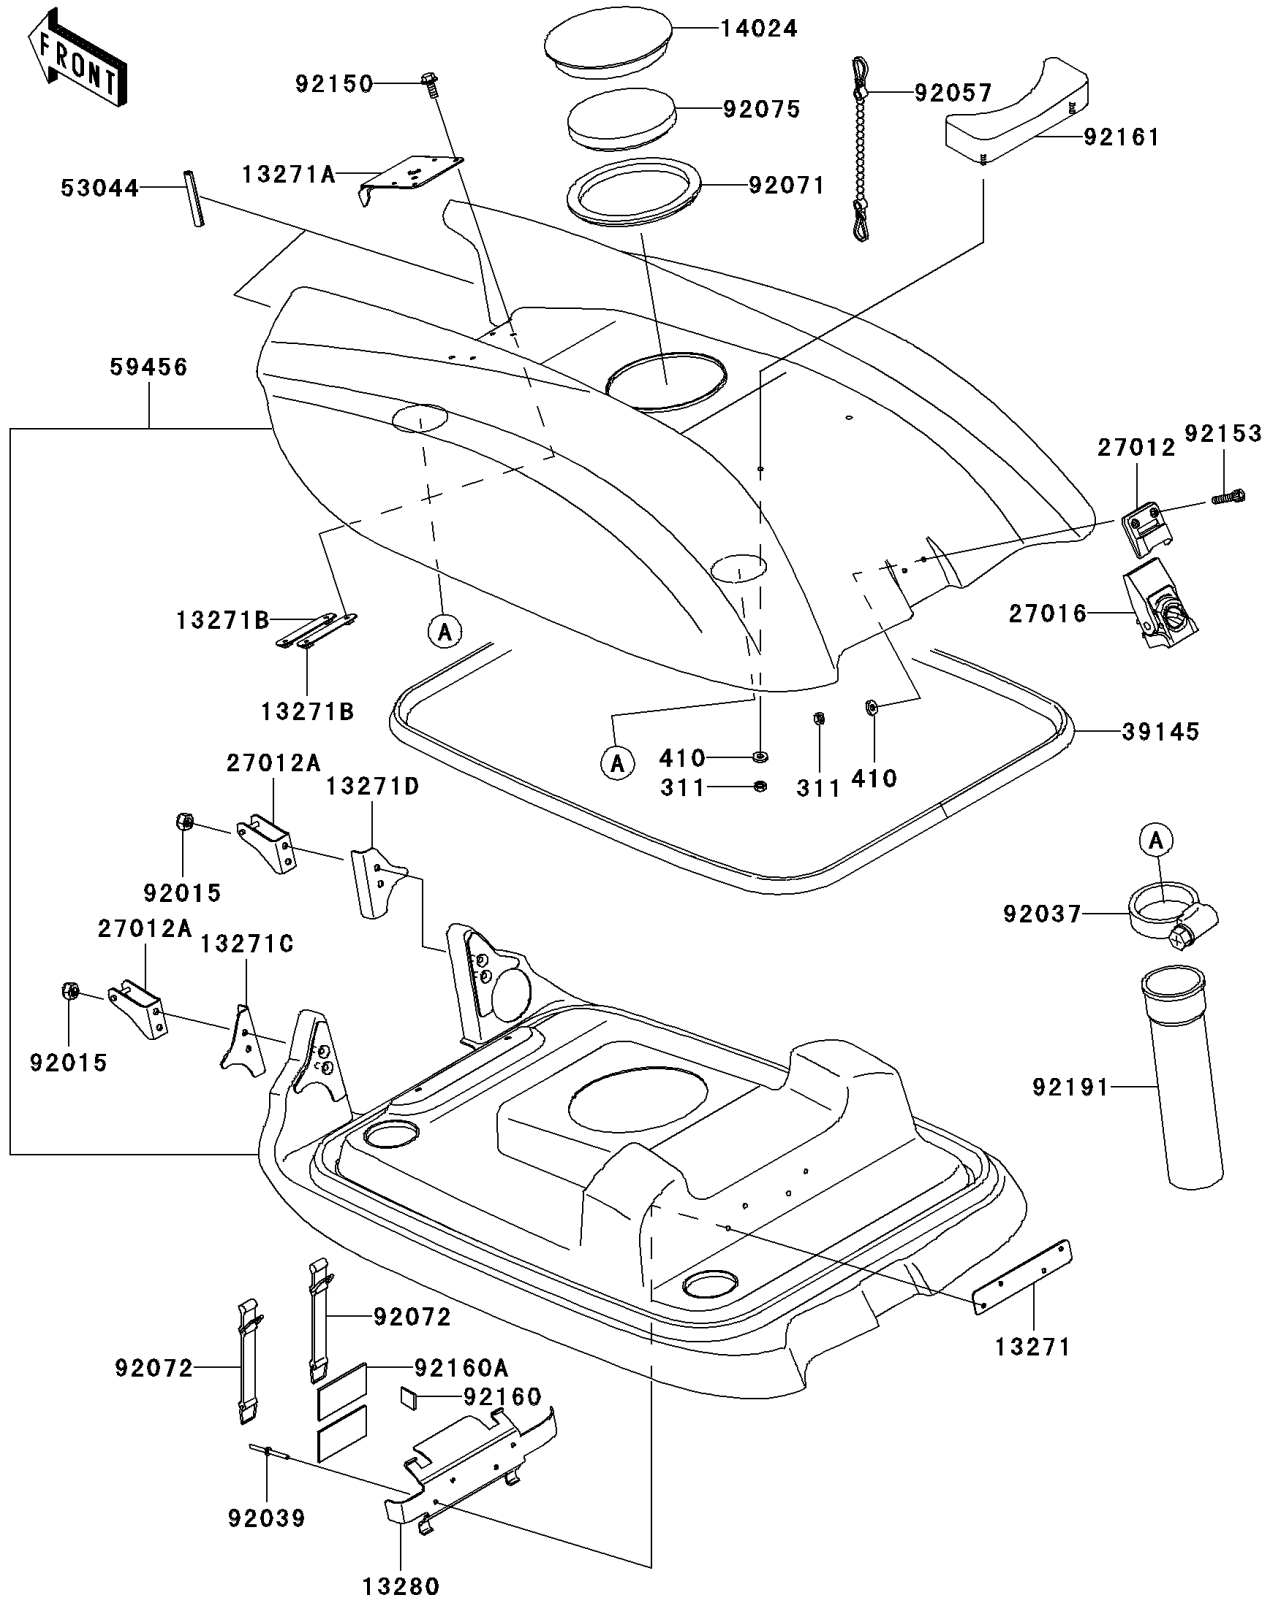

# 2003 800 SX-R PARTS DIAGRAM

Engine Hood

F3142

## 2003 800 SX-R PARTS LIST

### Engine Hood

ITEM NAME	PART NUMBER	QUANTITY
NUT-HEX,5MM (Ref # 311)	311R0500	4
W-PLAIN-S,5MM (Ref # 410)	410S0500	4
PLATE,FIRE EXTINGUISHER (Ref # 13271)	13271-3775	1
PLATE (Ref # 13271A)	13271-3885	1
PLATE (Ref # 13271B)	13271-3886	2
PLATE,LH (Ref # 13271C)	13271-3894	1
PLATE,RH (Ref # 13271D)	13271-3895	1
HOLDER,FIRE EXTINGUISHER (Ref # 13280)	13280-3740	1
COVER (Ref # 14024)	14024-3748	1
HOOK (Ref # 27012)	27012-3711	1
HOOK (Ref # 27012A)	27012-3842	2
LOCK-ASSY (Ref # 27016)	27016-3703	1
TRIM-SEAL,L=2156 (Ref # 39145)	39145-3781	1
TRIM,L=120 (Ref # 53044)	53044-3767	2
HOOD-COMP-ENGINE,J.WHITE (Ref # 59456)	59456-3730-8C	1
NUT,LOCK,6MM (Ref # 92015)	92015-3766	4
CLAMP (Ref # 92037)	92037-3738	2
RIVET (Ref # 92039)	92039-3783	4
CHAIN,COVER,L=100 (Ref # 92057)	92057-3704	1
GROMMET (Ref # 92071)	92071-3742	1
BAND,TOOL CASE (Ref # 92072)	92072-3859	2
DAMPER (Ref # 92075)	92075-3737	1
BOLT,5X16 (Ref # 92150)	92150-3778	4
BOLT,SOCKET,5X20 (Ref # 92153)	92153-3716	2
DAMPER,25X25 (Ref # 92160)	92160-3864	2
DAMPER (Ref # 92160A)	92160-3913	2
DAMPER (Ref # 92161)	92161-3741	1
TUBE (Ref # 92191)	92191-3987	2