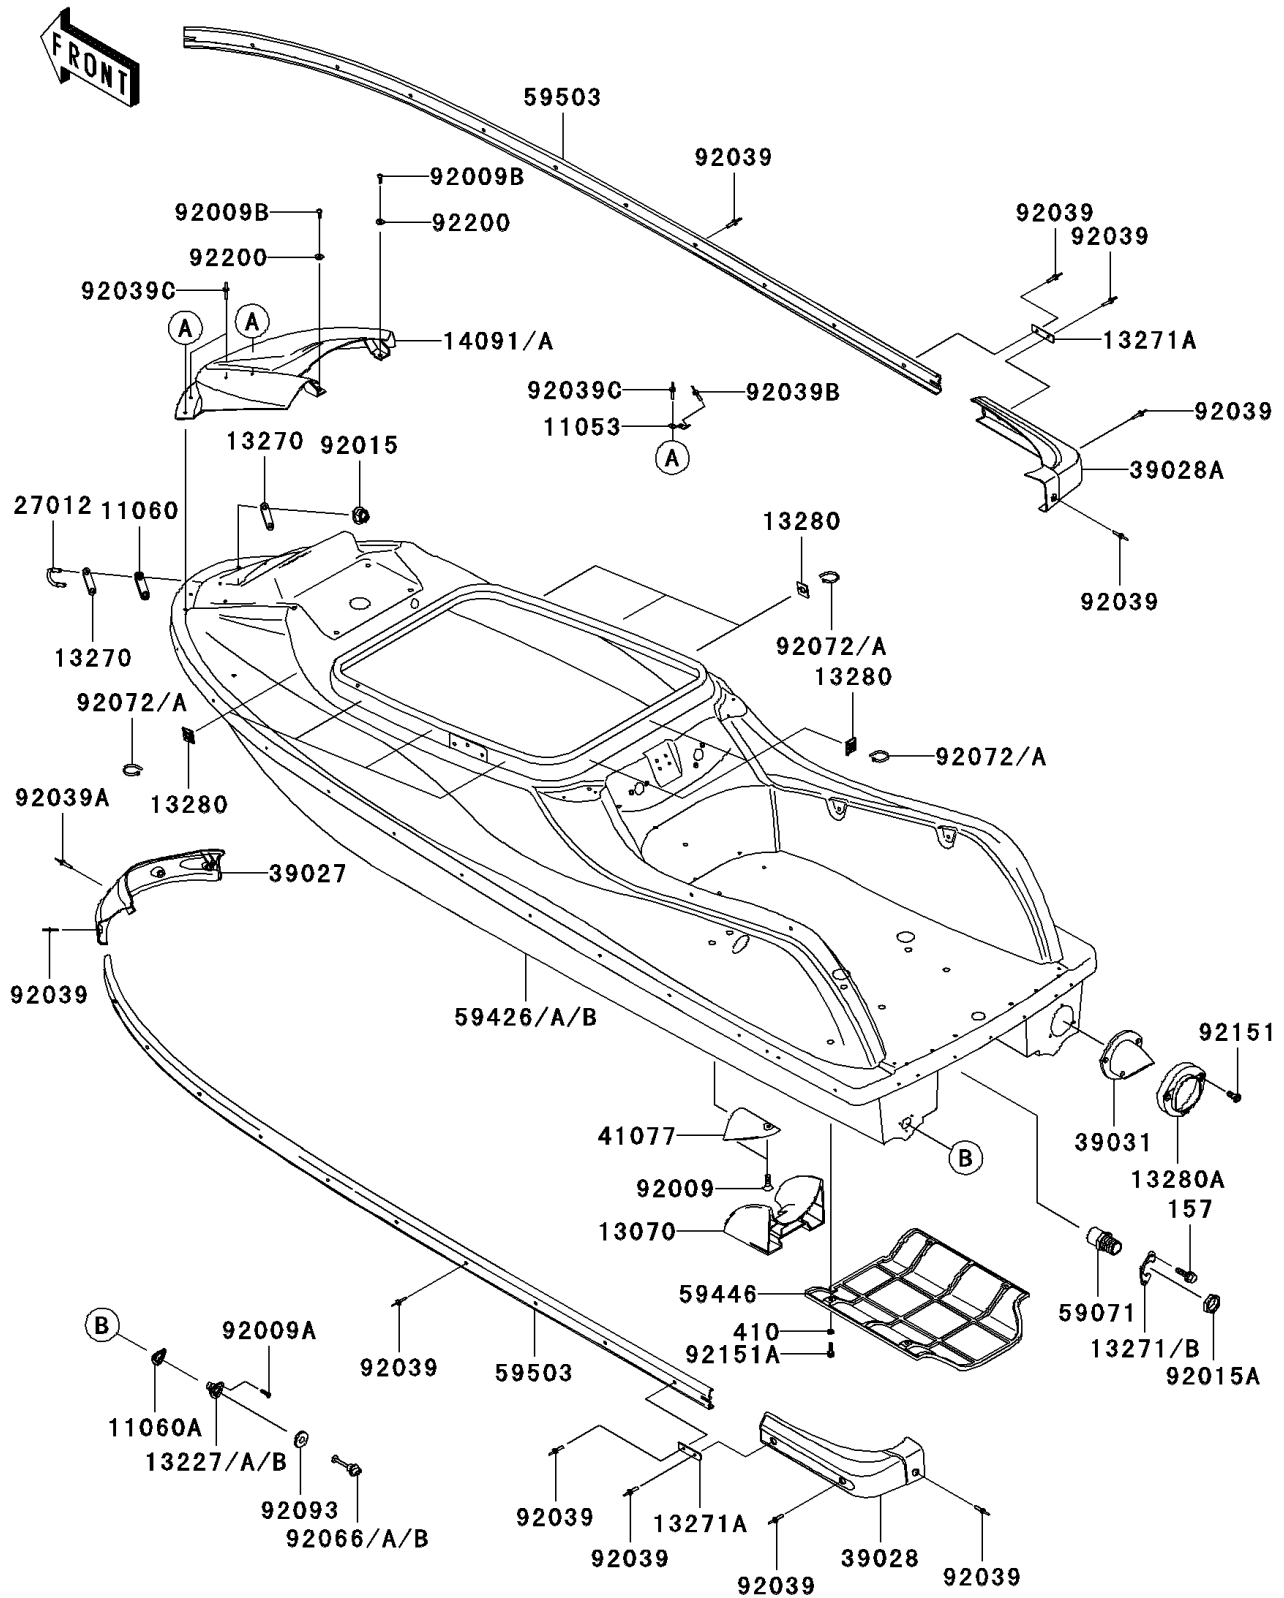

2003 800 SX-R PARTS DIAGRAM

Hull

F3141

2003 800 SX-R PARTS LIST

Hull

ITEM NAME	PART NUMBER	QUANTITY
BRACKET (Ref # 11053)	11053-3739	1
GASKET,U HOOK,FR (Ref # 11060)	11060-3799	1
GASKET,DRAIN PLUG (Ref # 11060A)	11060-3801	1
GUIDE,INTAKE (Ref # 13070)	13070-3708	1
HOUSING,DRAIN PLUG (Ref # 13227)	13227-3711	1
PLATE (Ref # 13270)	13270-3896	1
PLATE (Ref # 13271)	13271-3789	1
PLATE (Ref # 13271A)	13271-3884	1
HOLDER (Ref # 13280)	13280-3739	1
HOLDER,TAIL PIPE CAP (Ref # 13280A)	13280-3742	1
COVER,NOSE,BLACK (Ref # 14091)	14091-3748-10	1
HOOK (Ref # 27012)	27012-3797	1
BUMPER-FRONT,F.BLACK (Ref # 39027)	39027-3745-6Z	1
BUMPER-REAR,LH,F.BLACK (Ref # 39028)	39028-3753-6Z	1
BUMPER-REAR,RH,F.BLACK (Ref # 39028A)	39028-3754-6Z	1
CAP-END,TAIL PIPE (Ref # 39031)	39031-3709	1
ADAPTER (Ref # 41077)	41077-3701	1
JOINT (Ref # 59071)	59071-3763	1
COVER-JET PUMP (Ref # 59446)	59446-3755	1
FENDER-BOAT,F.BLACK (Ref # 59503)	59503-3707-6Z	1
SCREW,TAPPING,6X20 (Ref # 92009)	92009-3842	1
SCREW,TAPPING,4X16 (Ref # 92009A)	92009-3849	1
SCREW,5X16 (Ref # 92009B)	92009-3868	1
NUT,FLANGED,8MM (Ref # 92015)	92015-3709	1
NUT,20MM (Ref # 92015A)	92015-3738	1
RIVET (Ref # 92039)	92039-3778	1
RIVET (Ref # 92039A)	92039-3779	1
RIVET (Ref # 92039B)	92039-3780	1
RIVET (Ref # 92039C)	92039-3781	1

2003 800 SX-R PARTS LIST

Hull

ITEM NAME	PART NUMBER	QUANTITY
BOLT-WSP,5X18 (Ref # 157)	157R0518	1
WASHER-PLAIN-SMALL,6MM (Ref # 410)	410S0600	1
PLUG,RR,DRAIN (Ref # 92066)	92066-3744	1
BAND,L=103.2 (Ref # 92072A)	92072-3867	1
SEAL (Ref # 92093)	92093-3720	1
BOLT,SOCKET,M6,SHOULDER (Ref # 92151)	92151-3746	1
BOLT,SOCKET,6X20 (Ref # 92151A)	92151-3774	1
WASHER,5.9X16X1.5 (Ref # 92200)	92200-3714	1
HULL-COMP,J.WHITE (Ref # 59426)	59426-3928-22	1