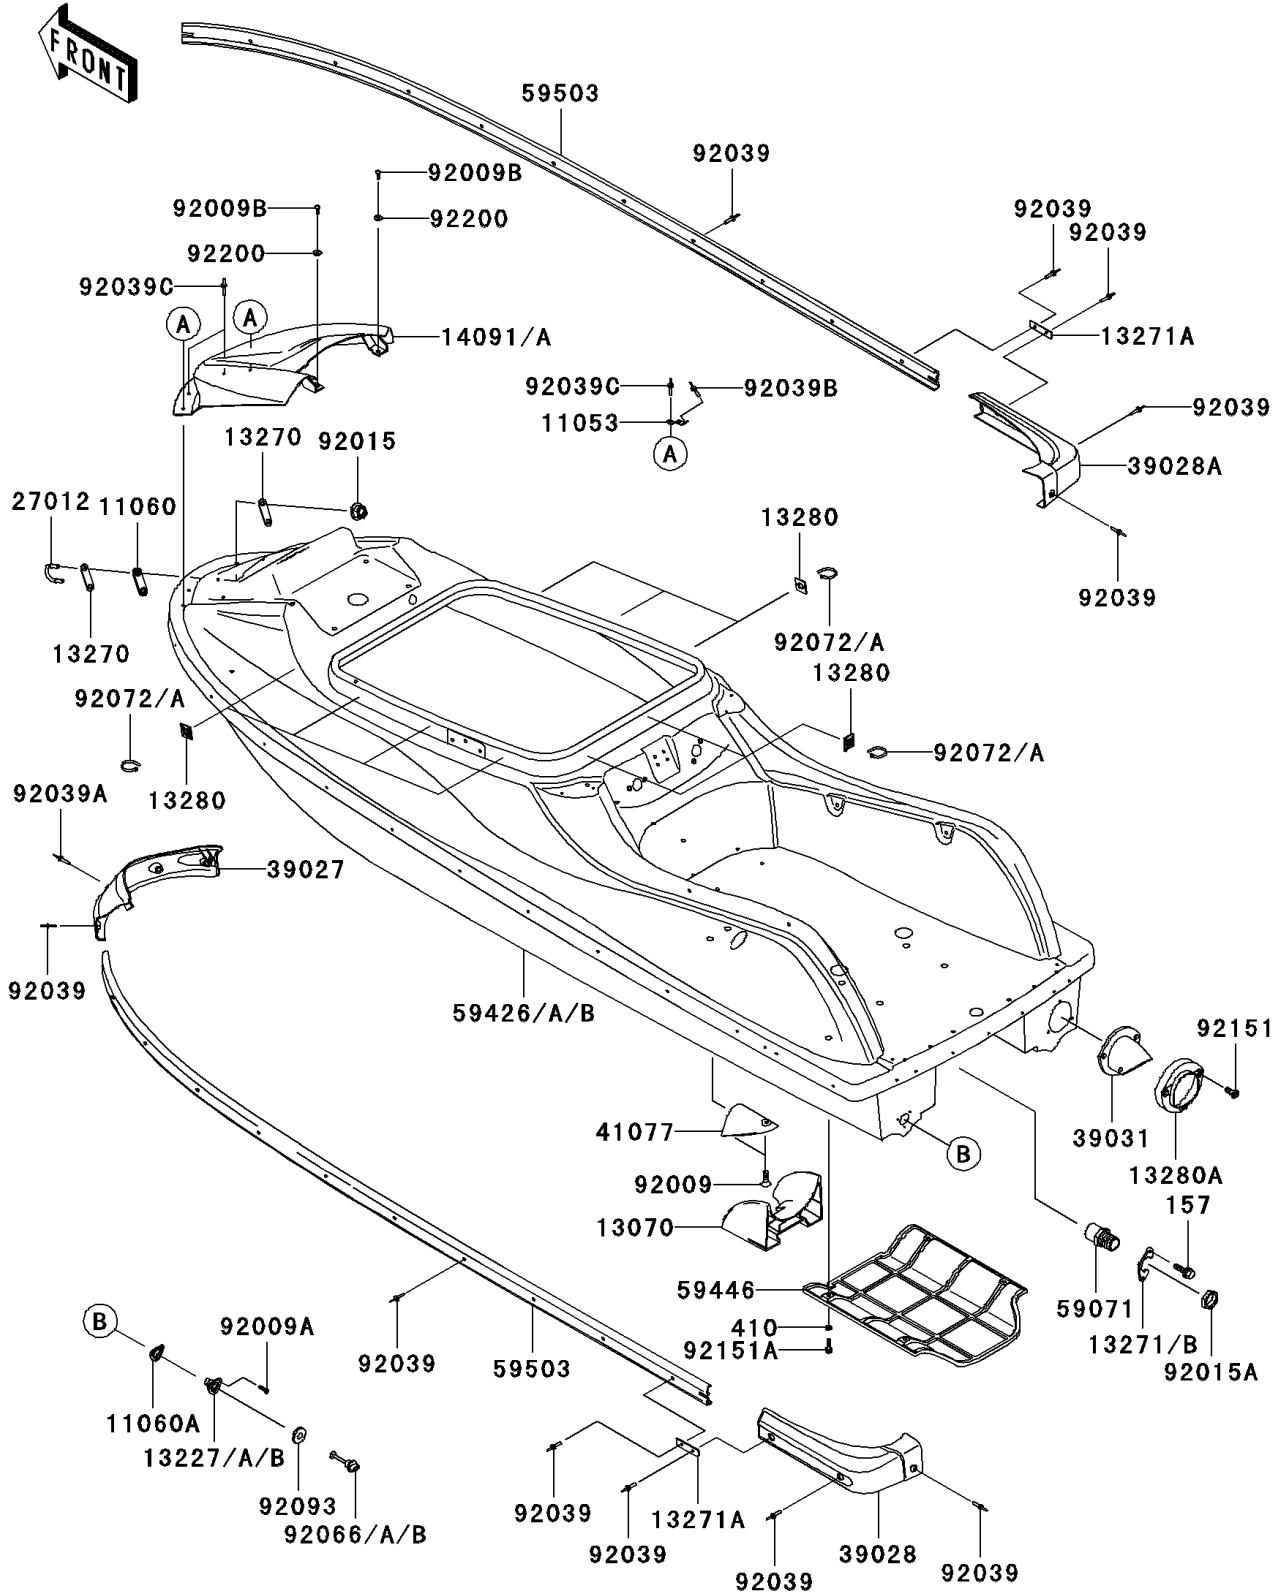

2003 800 SX-R PARTS DIAGRAM

Hull

F3141

2003 800 SX-R PARTS LIST

Hull

ITEM NAME	PART NUMBER	QUANTITY
BRACKET (Ref # 11053)	11053-3739	2
GASKET,U HOOK,FR (Ref # 11060)	11060-3799	1
GASKET,DRAIN PLUG (Ref # 11060A)	11060-3801	1
GUIDE,INTAKE (Ref # 13070)	13070-3708	1
HOUSING,DRAIN PLUG (Ref # 13227)	13227-3711	1
PLATE (Ref # 13270)	13270-3896	2
PLATE (Ref # 13271)	13271-3789	1
PLATE (Ref # 13271A)	13271-3884	2
HOLDER (Ref # 13280)	13280-3739	9
HOLDER,TAIL PIPE CAP (Ref # 13280A)	13280-3742	1
COVER,NOSE,BLACK (Ref # 14091)	14091-3748-10	1
HOOK (Ref # 27012)	27012-3797	1
BUMPER-FRONT,F.BLACK (Ref # 39027)	39027-3745-6Z	1
BUMPER-REAR,LH,F.BLACK (Ref # 39028)	39028-3753-6Z	1
BUMPER-REAR,RH,F.BLACK (Ref # 39028A)	39028-3754-6Z	1
CAP-END,TAIL PIPE (Ref # 39031)	39031-3709	1
ADAPTER (Ref # 41077)	41077-3701	1
JOINT (Ref # 59071)	59071-3763	1
COVER-JET PUMP (Ref # 59446)	59446-3755	1
FENDER-BOAT,F.BLACK (Ref # 59503)	59503-3707-6Z	2
SCREW,TAPPING,6X20 (Ref # 92009)	92009-3842	2
SCREW,TAPPING,4X16 (Ref # 92009A)	92009-3849	3
SCREW,5X16 (Ref # 92009B)	92009-3868	2
NUT,FLANGED,8MM (Ref # 92015)	92015-3709	2
NUT,20MM (Ref # 92015A)	92015-3738	1
RIVET (Ref # 92039)	92039-3778	30
RIVET (Ref # 92039A)	92039-3779	2
RIVET (Ref # 92039B)	92039-3780	2
RIVET (Ref # 92039C)	92039-3781	4

2003 800 SX-R PARTS LIST

Hull

ITEM NAME	PART NUMBER	QUANTITY
BOLT-WSP,5X18 (Ref # 157)	157R0518	2
WASHER-PLAIN-SMALL,6MM (Ref # 410)	410S0600	4
PLUG,RR,DRAIN (Ref # 92066)	92066-3744	1
BAND,L=103.2 (Ref # 92072A)	92072-3867	9
SEAL (Ref # 92093)	92093-3720	1
BOLT,SOCKET,M6,SHOULDER (Ref # 92151)	92151-3746	3
BOLT,SOCKET,6X20 (Ref # 92151A)	92151-3774	4
WASHER,5.9X16X1.5 (Ref # 92200)	92200-3714	2
HULL-COMP,J.WHITE (Ref # 59426)	59426-3928-22	1