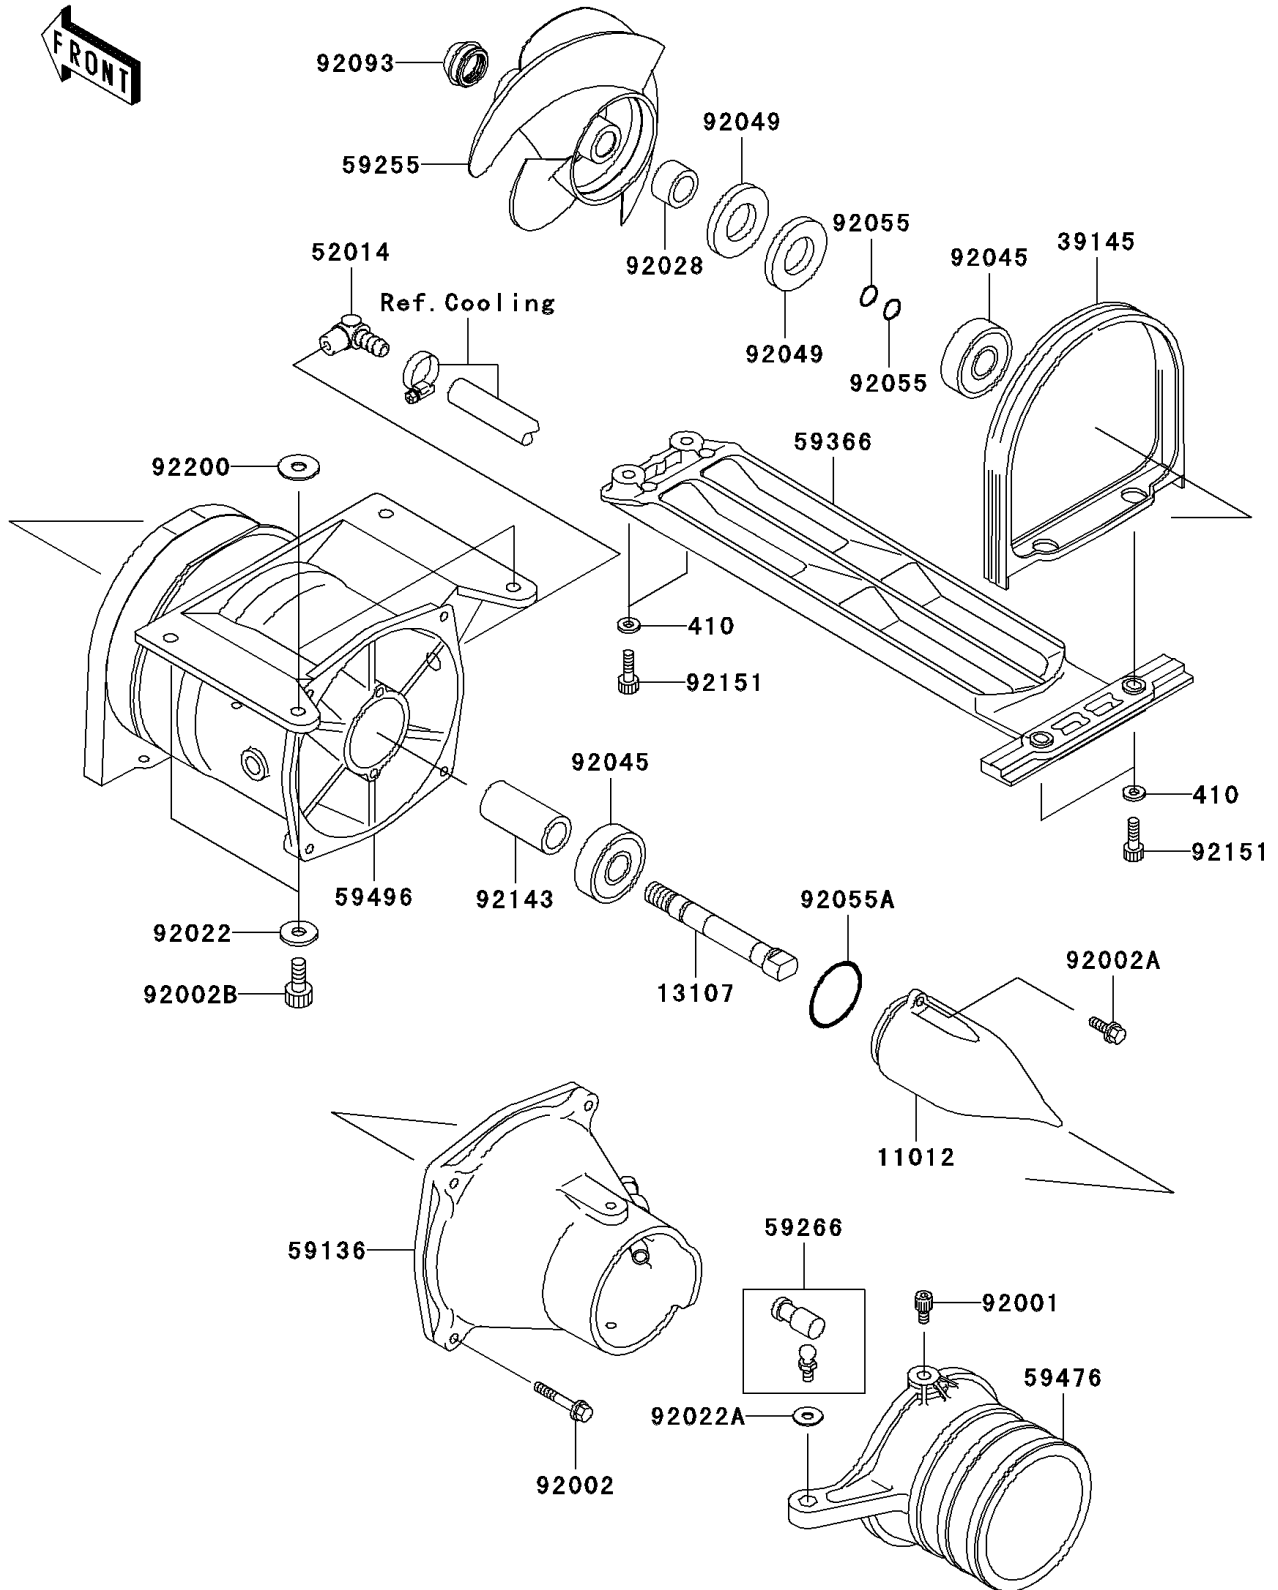

## 2005 800 SX-R PARTS DIAGRAM

Jet Pump

E3191

## 2005 800 SX-R PARTS LIST

### Jet Pump

ITEM NAME	PART NUMBER	QUANTITY
WASHER-PLAIN-SMALL,6MM (Ref # 410)	410S0600	1
CAP,JET PUMP (Ref # 11012)	11012-3712	1
SHAFT,JET PUMP (Ref # 13107)	13107-3721	1
TRIM-SEAL (Ref # 39145)	39145-3735	1
ELBOW (Ref # 52014)	52014-3724	1
NOZZLE-PUMP (Ref # 59136)	59136-3730	1
IMPELLER-COMP (Ref # 59255)	59255-3726	1
JOINT-BALL (Ref # 59266)	59266-3707	1
GRATE (Ref # 59366)	59366-3721	1
NOZZLE-STRG (Ref # 59476)	59476-3713	1
VANE-GUIDE (Ref # 59496)	59496-3752	1
BOLT,SOCKET,6X11 (Ref # 92001)	92001-3701	1
BOLT,6X35 (Ref # 92002)	92002-3715	1
BOLT,6X16 (Ref # 92002A)	92002-3728	1
BOLT,SOCKET,8X20 (Ref # 92002B)	92002-3771	1
WASHER,8.4X23X2.5 (Ref # 92022)	92022-3744	1
WASHER (Ref # 92022A)	92022-567	1
BUSHING,17X25X15 (Ref # 92028)	92028-3717	1
BEARING-BALL,#63032RD (Ref # 92045)	92045-3706	1
SEAL-OIL,TBY25X47X6 (Ref # 92049)	92049-3714	1
RING-O,OIL FILTER (Ref # 92055)	92055-1011	1
RING-O (Ref # 92055A)	92055-3706	1
SEAL (Ref # 92093)	92093-3749	1
COLLAR,17.4X25.4X53 (Ref # 92143)	92143-3708	1
BOLT,SOCKET,6X20 (Ref # 92151)	92151-3774	1
WASHER,8.5X25X1.5 (Ref # 92200)	92200-3717	1