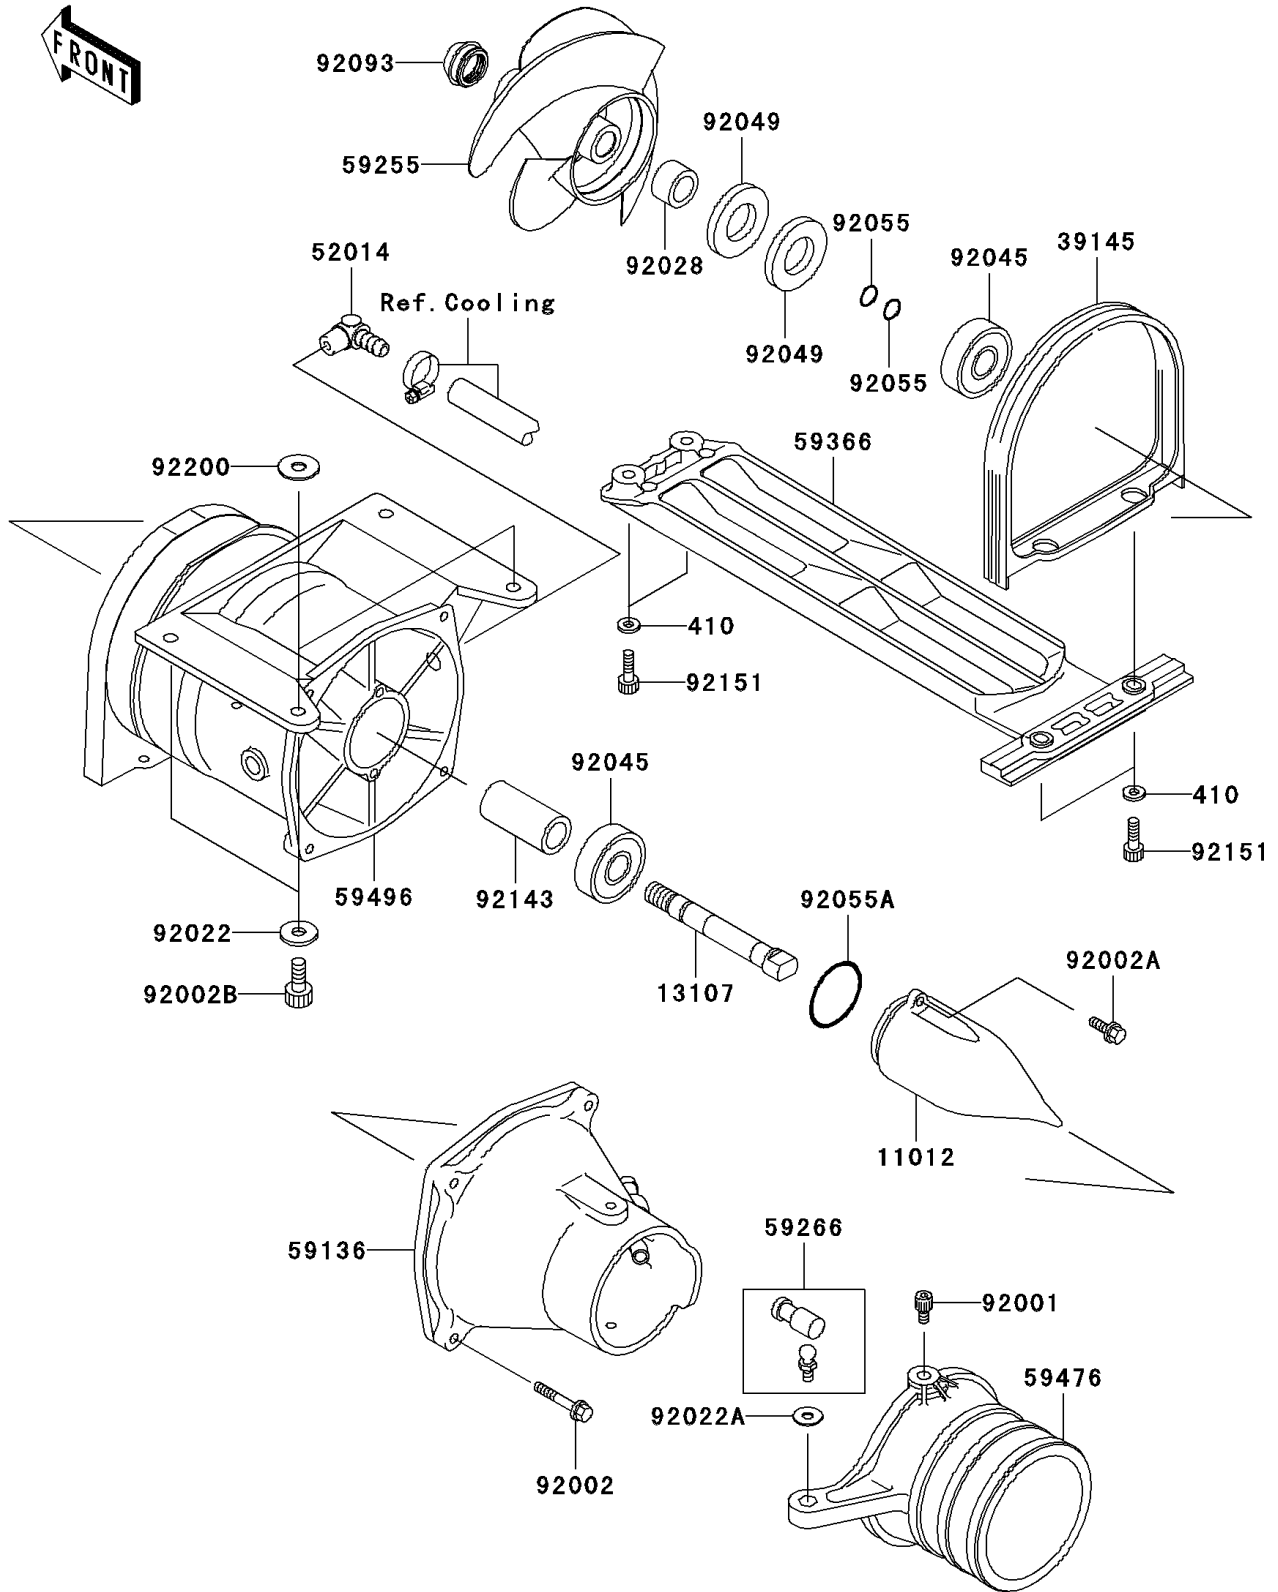

2003 800 SX-R PARTS DIAGRAM

Jet Pump

E3191

2003 800 SX-R PARTS LIST

Jet Pump

ITEM NAME	PART NUMBER	QUANTITY
WASHER-PLAIN-SMALL,6MM (Ref # 410)	410S0600	4
CAP,JET PUMP (Ref # 11012)	11012-3712	1
SHAFT,JET PUMP (Ref # 13107)	13107-3721	1
TRIM-SEAL (Ref # 39145)	39145-3735	1
ELBOW (Ref # 52014)	52014-3724	1
NOZZLE-PUMP (Ref # 59136)	59136-3730	1
IMPELLER-COMP (Ref # 59255)	59255-3726	1
JOINT-BALL (Ref # 59266)	59266-3707	1
GRATE (Ref # 59366)	59366-3721	1
NOZZLE-STRG (Ref # 59476)	59476-3713	1
VANE-GUIDE (Ref # 59496)	59496-3752	1
BOLT,SOCKET,6X11 (Ref # 92001)	92001-3701	2
BOLT,6X35 (Ref # 92002)	92002-3715	4
BOLT,6X16 (Ref # 92002A)	92002-3728	2
BOLT,SOCKET,8X20 (Ref # 92002B)	92002-3771	4
WASHER,8.4X23X2.5 (Ref # 92022)	92022-3744	4
WASHER (Ref # 92022A)	92022-567	1
BUSHING,17X25X15 (Ref # 92028)	92028-3717	1
BEARING-BALL,#63032RD (Ref # 92045)	92045-3706	2
SEAL-OIL,TBY25X47X6 (Ref # 92049)	92049-3714	2
RING-O,OIL FILTER (Ref # 92055)	92055-1011	2
RING-O (Ref # 92055A)	92055-3706	1
SEAL (Ref # 92093)	92093-3749	1
COLLAR,17.4X25.4X53 (Ref # 92143)	92143-3708	1
BOLT,SOCKET,6X20 (Ref # 92151)	92151-3774	4
WASHER,8.5X25X1.5 (Ref # 92200)	92200-3717	2