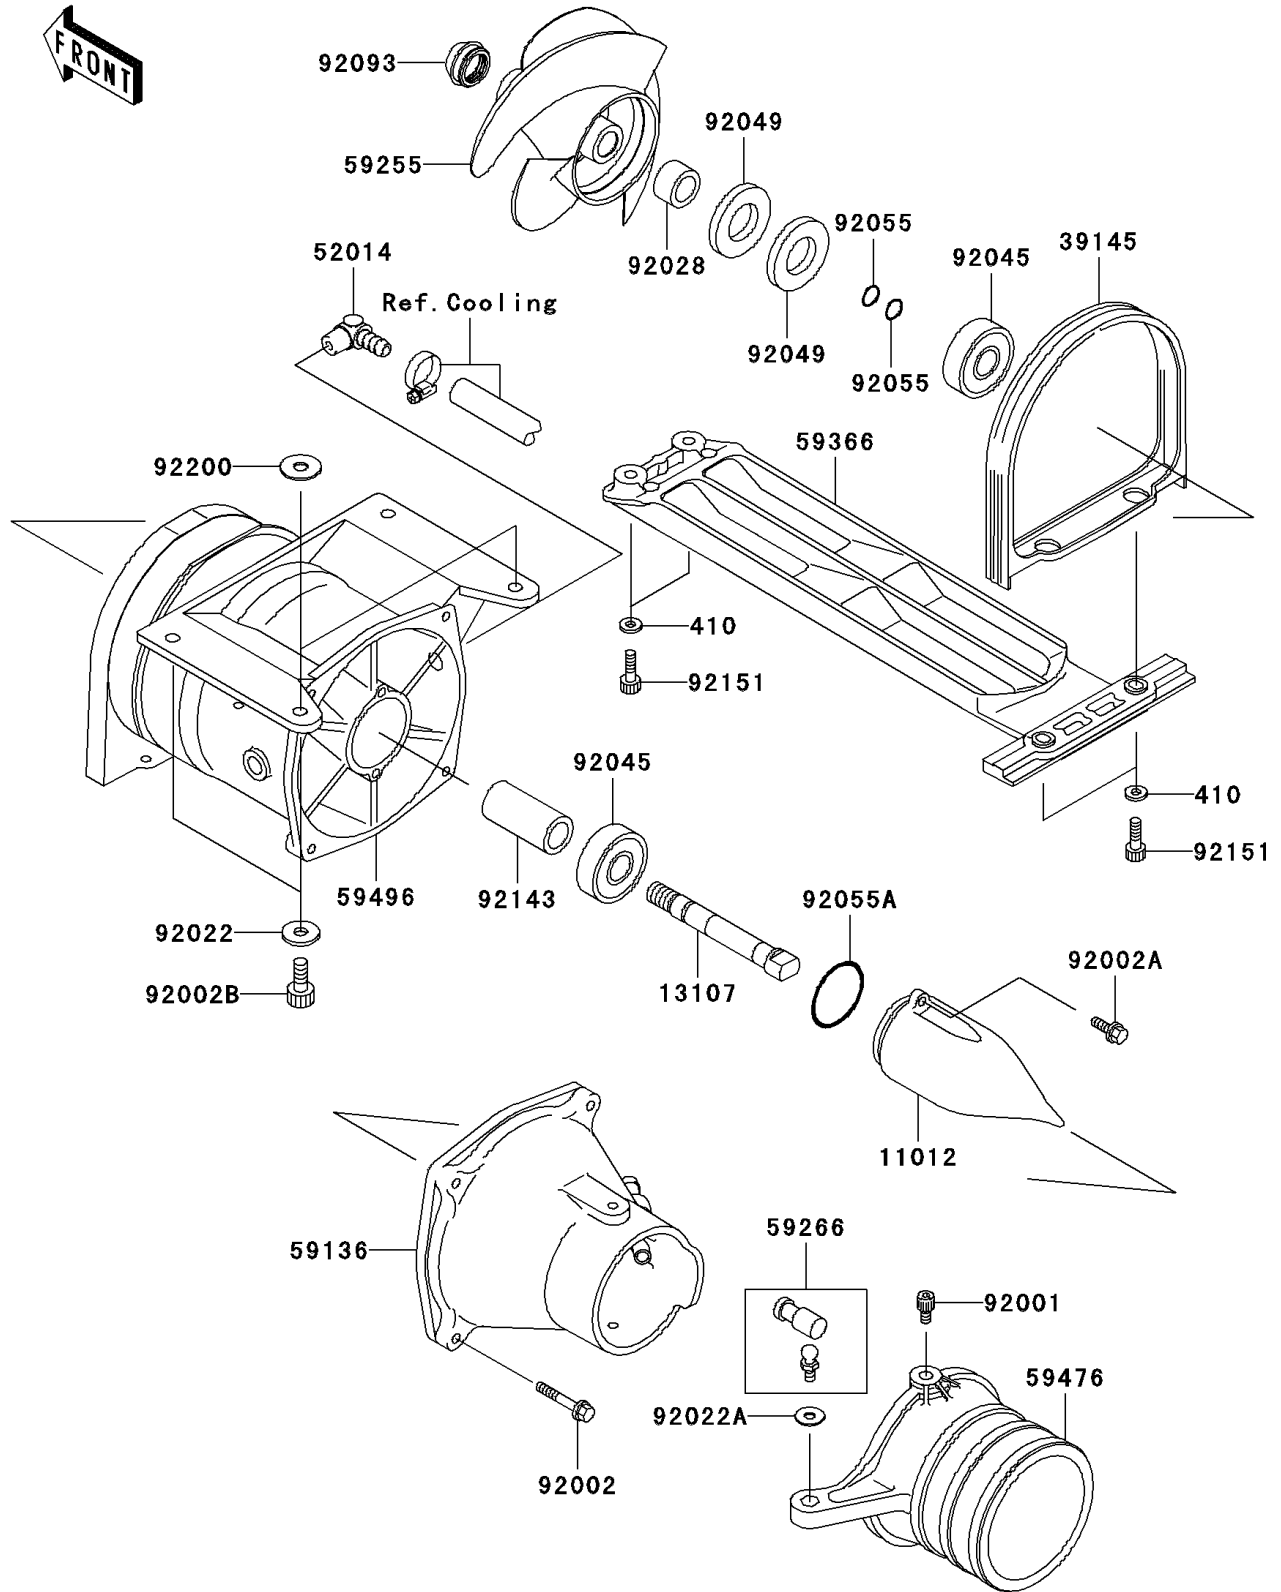

2003 800 SX-R PARTS DIAGRAM

Jet Pump

E3191

2003 800 SX-R PARTS LIST

Jet Pump

ITEM NAME	PART NUMBER	QUANTITY
WASHER-PLAIN-SMALL,6MM (Ref # 410)	410S0600	1
CAP,JET PUMP (Ref # 11012)	11012-3712	1
SHAFT,JET PUMP (Ref # 13107)	13107-3721	1
TRIM-SEAL (Ref # 39145)	39145-3735	1
ELBOW (Ref # 52014)	52014-3724	1
NOZZLE-PUMP (Ref # 59136)	59136-3730	1
IMPELLER-COMP (Ref # 59255)	59255-3726	1
JOINT-BALL (Ref # 59266)	59266-3707	1
GRATE (Ref # 59366)	59366-3721	1
NOZZLE-STRG (Ref # 59476)	59476-3713	1
VANE-GUIDE (Ref # 59496)	59496-3752	1
BOLT,SOCKET,6X11 (Ref # 92001)	92001-3701	1
BOLT,6X35 (Ref # 92002)	92002-3715	1
BOLT,6X16 (Ref # 92002A)	92002-3728	1
BOLT,SOCKET,8X20 (Ref # 92002B)	92002-3771	1
WASHER,8.4X23X2.5 (Ref # 92022)	92022-3744	1
WASHER (Ref # 92022A)	92022-567	1
BUSHING,17X25X15 (Ref # 92028)	92028-3717	1
BEARING-BALL,#63032RD (Ref # 92045)	92045-3706	1
SEAL-OIL,TBY25X47X6 (Ref # 92049)	92049-3714	1
RING-O,OIL FILTER (Ref # 92055)	92055-1011	1
RING-O (Ref # 92055A)	92055-3706	1
SEAL (Ref # 92093)	92093-3749	1
COLLAR,17.4X25.4X53 (Ref # 92143)	92143-3708	1
BOLT,SOCKET,6X20 (Ref # 92151)	92151-3774	1
WASHER,8.5X25X1.5 (Ref # 92200)	92200-3717	1