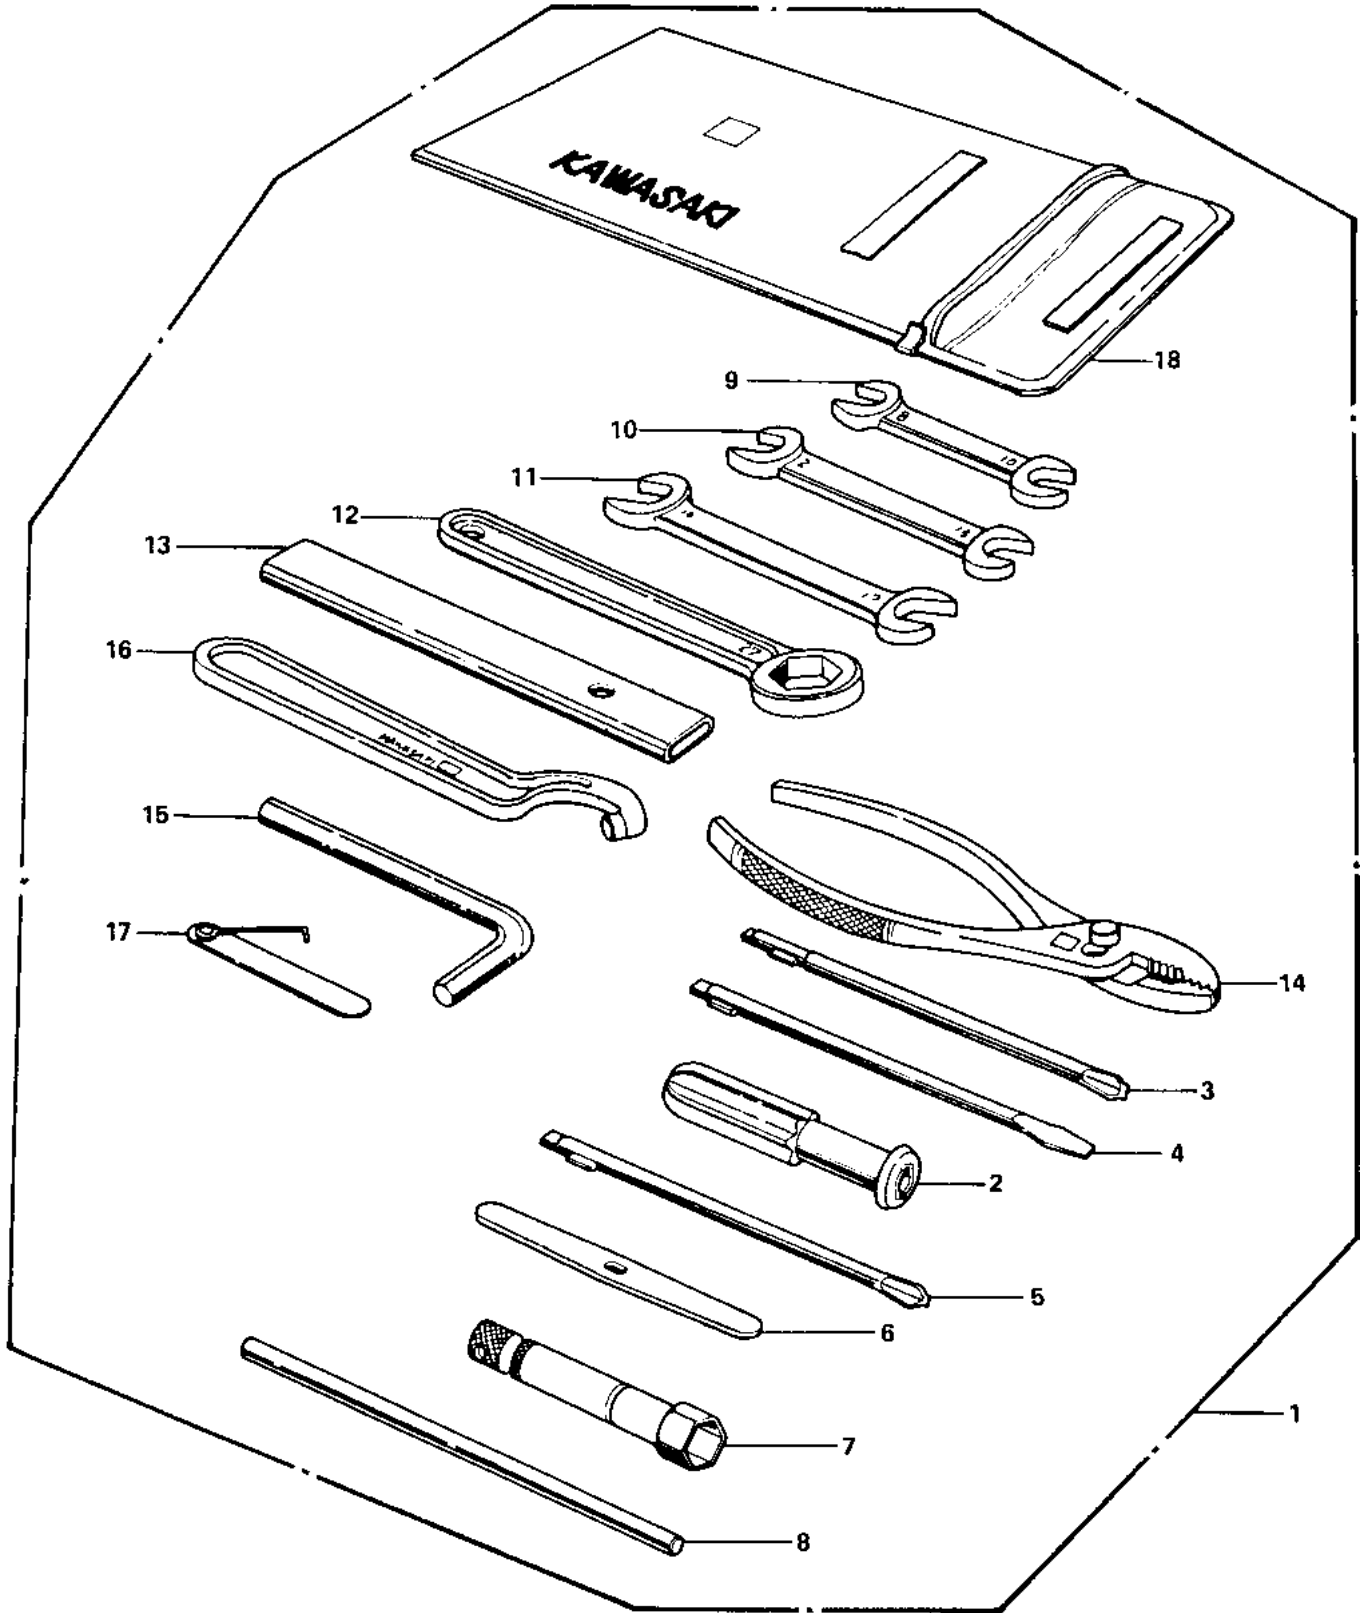

# 1973 Z1 PARTS DIAGRAM

OWNER TOOLS

# 1973 Z1 PARTS LIST

## OWNER TOOLS

ITEM NAME	PART NUMBER	QUANTITY
BAG,TOOL (Ref # 18)	56008-006	1