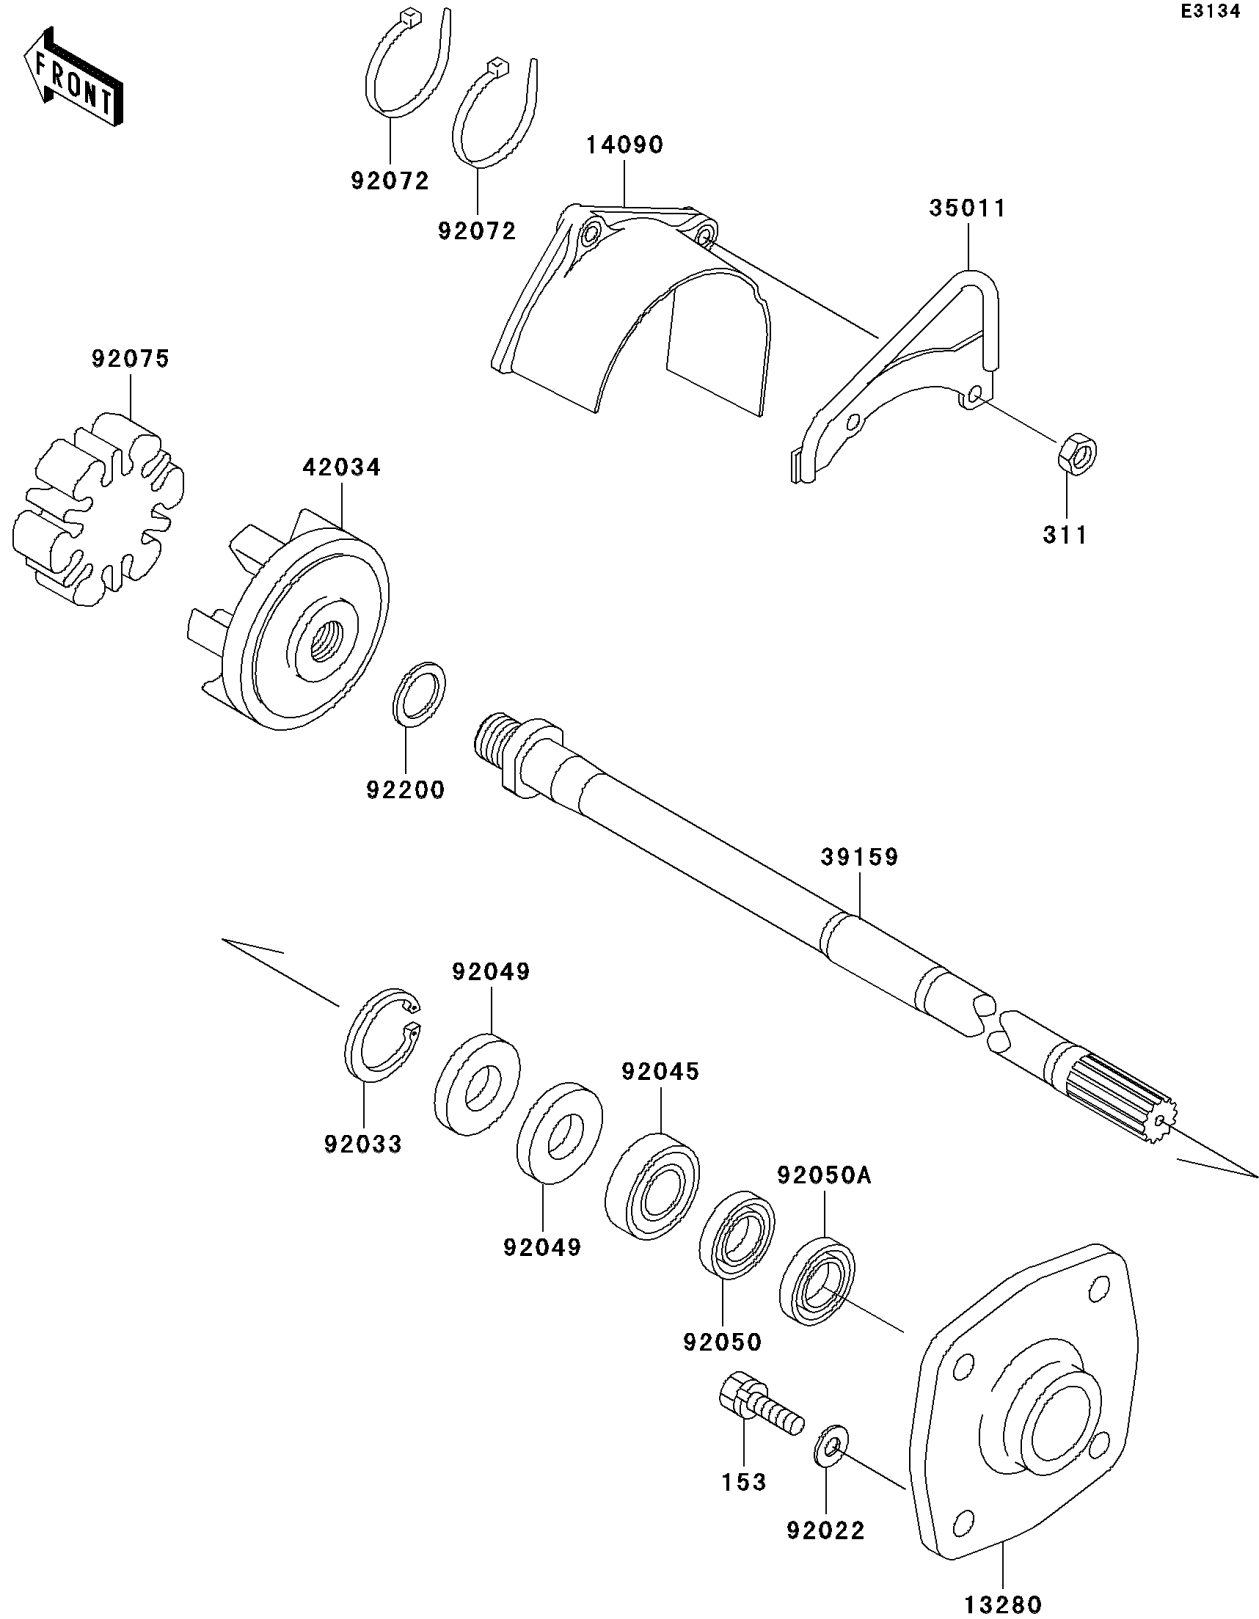

2005 800 SX-R PARTS DIAGRAM

Drive Shaft

E3134

2005 800 SX-R PARTS LIST

Drive Shaft

ITEM NAME	PART NUMBER	QUANTITY
BOLT-WS-SMALL (Ref # 153)	153R0825	1
NUT-HEX,6MM (Ref # 311)	311R0600	1
HOLDER (Ref # 13280)	13280-3730	1
COVER,COUPLING (Ref # 14090)	14090-3761	1
STAY (Ref # 35011)	35011-3704	1
SHAFT-DRIVE (Ref # 39159)	39159-3738	1
COUPLING (Ref # 42034)	42034-3707	1
WASHER,8.2X18X1.5 (Ref # 92022)	92022-1964	1
RING-SNAP,42MM (Ref # 92033)	92033-3713	1
BEARING-BALL,60042RD (Ref # 92045)	92045-3705	1
SEAL-OIL,S620426 (Ref # 92049)	92049-3707	1
SEAL-OIL,SCY20368 (Ref # 92050)	92050-502	1
SEAL-OIL,SC20367 (Ref # 92050A)	92050-503	1
BAND,L=188 (Ref # 92072)	92072-3867	1
DAMPER,COUPLING (Ref # 92075)	92075-520	1
WASHER,20X28X2.0 (Ref # 92200)	92200-3731	1