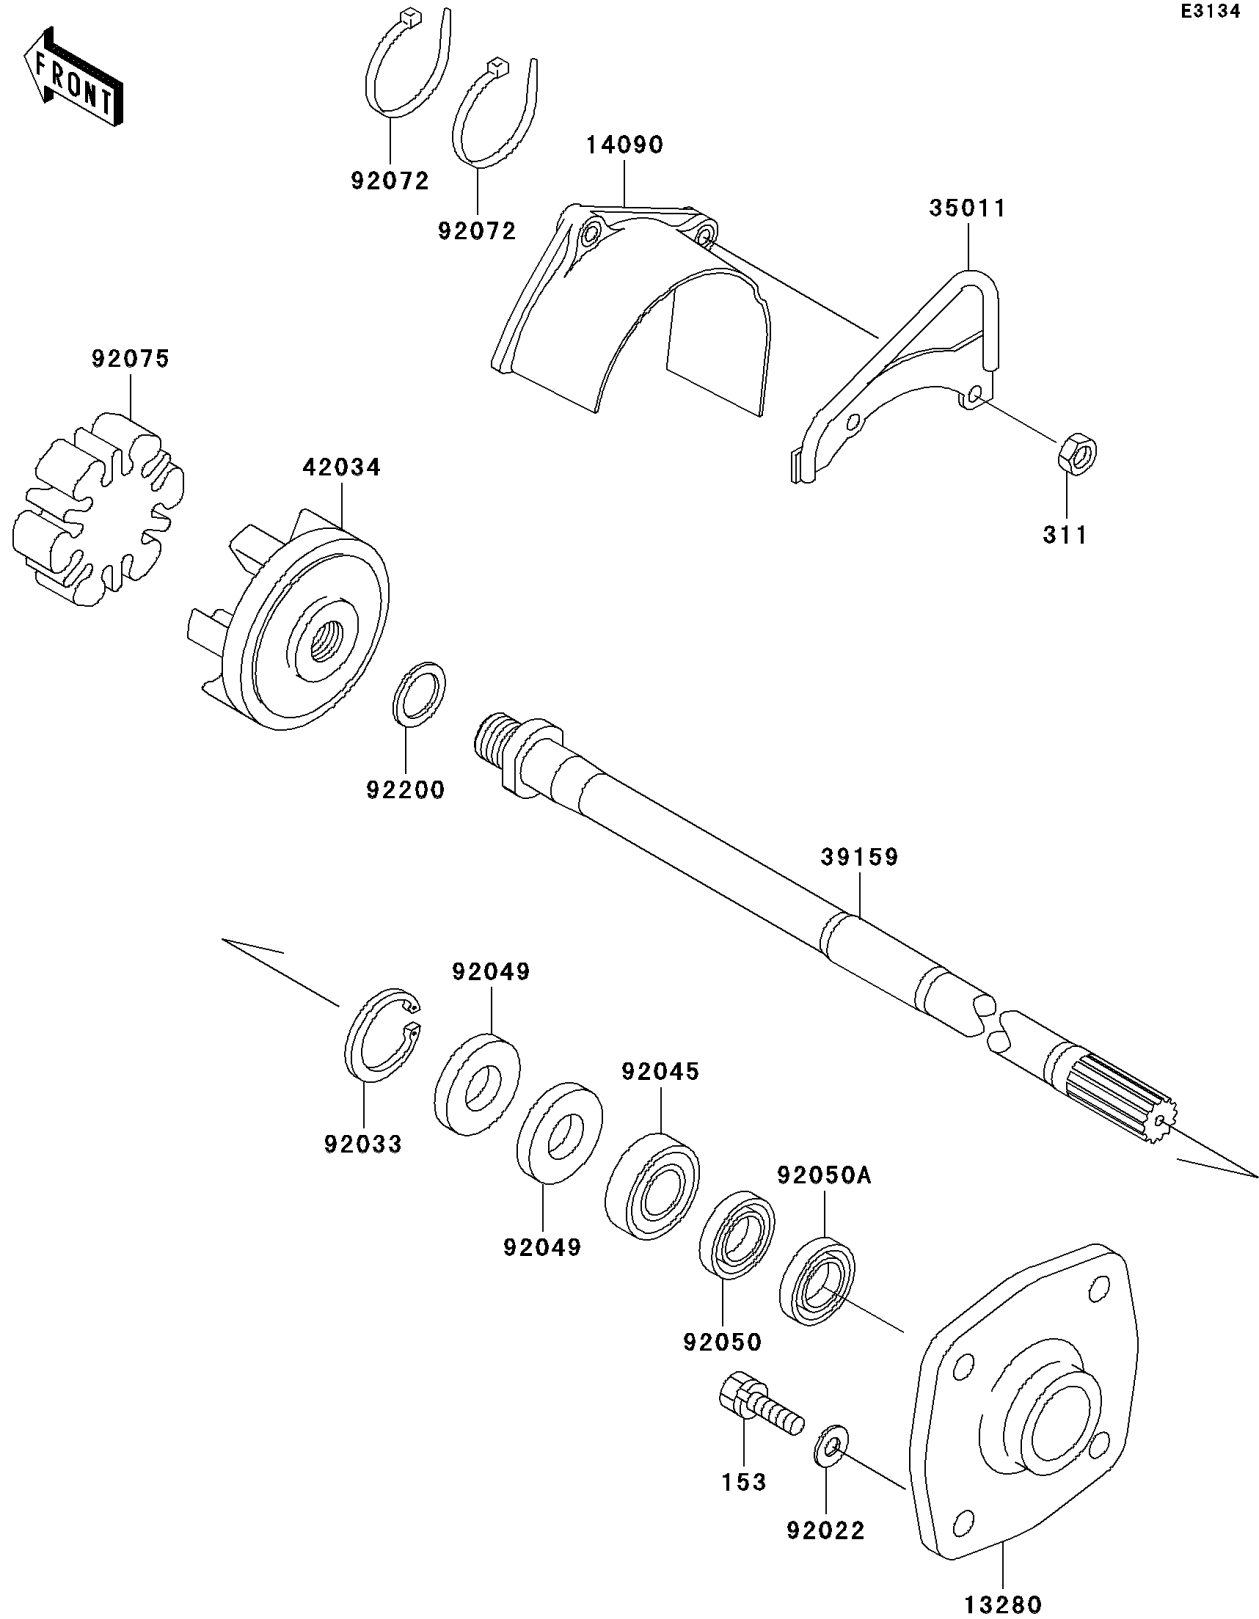

2003 800 SX-R PARTS DIAGRAM

Drive Shaft

E3134

2003 800 SX-R PARTS LIST

Drive Shaft

ITEM NAME	PART NUMBER	QUANTITY
BOLT-WS-SMALL (Ref # 153)	153R0825	1
NUT-HEX,6MM (Ref # 311)	311R0600	1
HOLDER (Ref # 13280)	13280-3730	1
COVER,COUPLING (Ref # 14090)	14090-3761	1
STAY (Ref # 35011)	35011-3704	1
SHAFT-DRIVE (Ref # 39159)	39159-3738	1
COUPLING (Ref # 42034)	42034-3707	1
WASHER,8.2X18X1.5 (Ref # 92022)	92022-1964	1
RING-SNAP,42MM (Ref # 92033)	92033-3713	1
BEARING-BALL,60042RD (Ref # 92045)	92045-3705	1
SEAL-OIL,S620426 (Ref # 92049)	92049-3707	1
SEAL-OIL,SCY20368 (Ref # 92050)	92050-502	1
SEAL-OIL,SC20367 (Ref # 92050A)	92050-503	1
BAND,L=188 (Ref # 92072)	92072-3867	1
DAMPER,COUPLING (Ref # 92075)	92075-520	1
WASHER,20X28X2.0 (Ref # 92200)	92200-3731	1