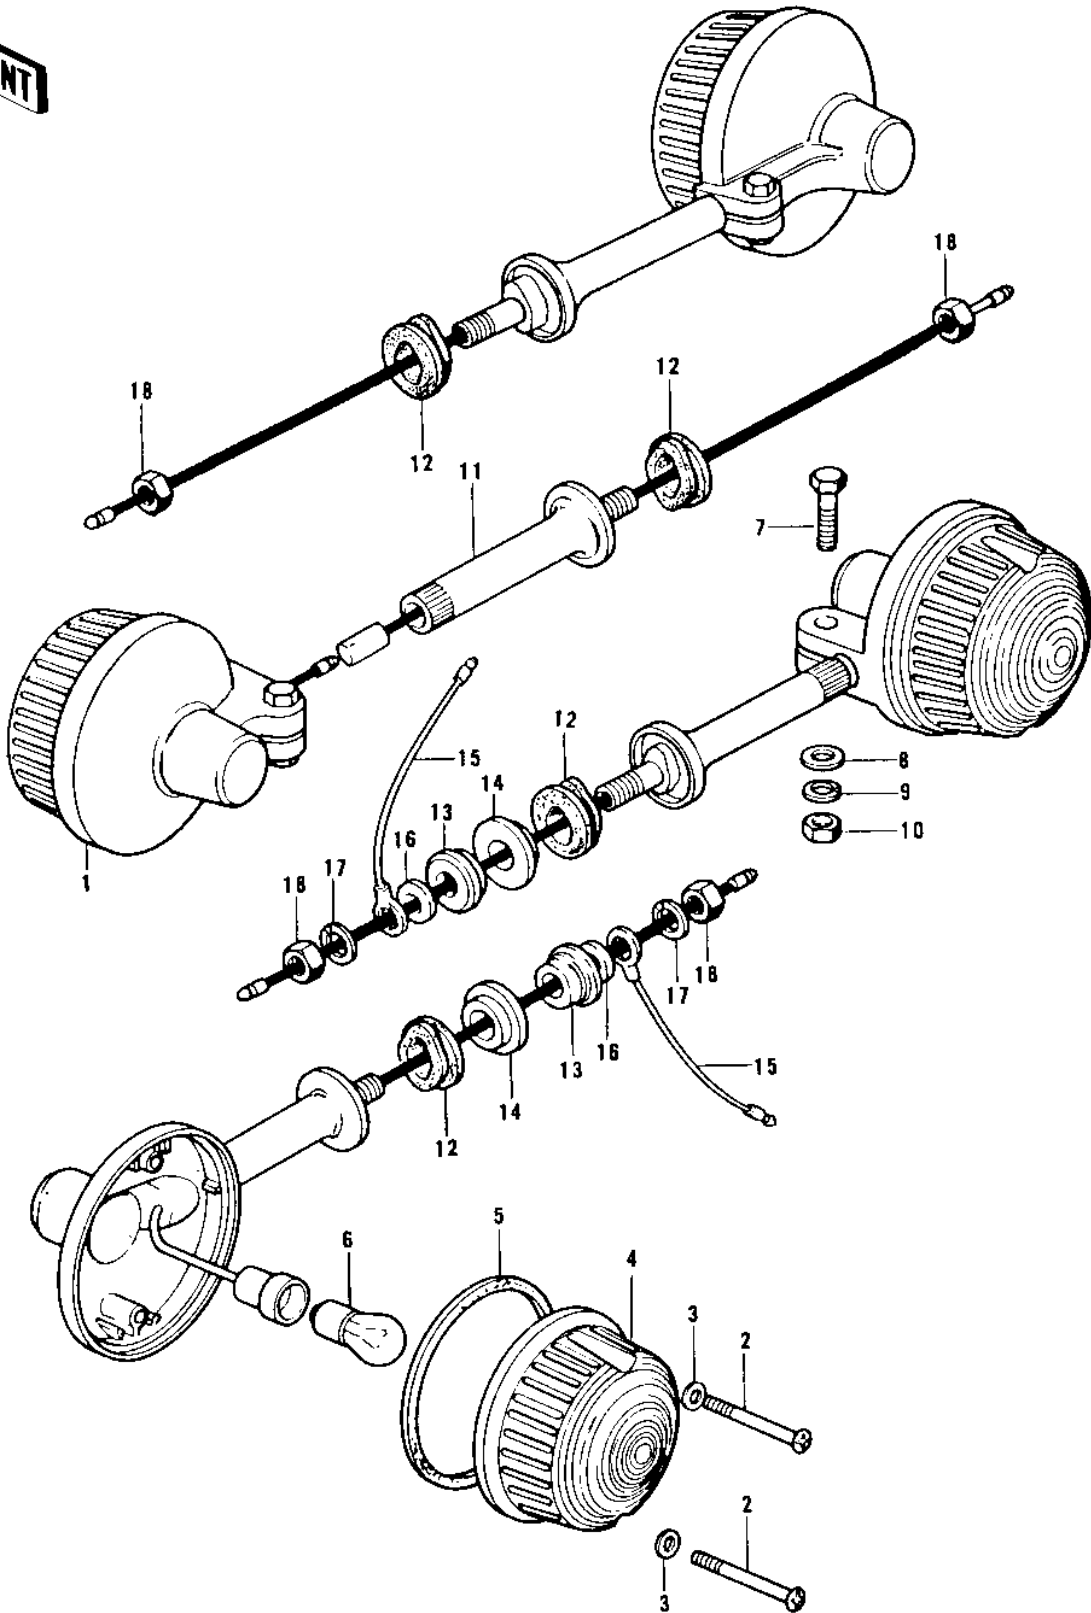

1974 Z1 PARTS DIAGRAM

TURN SIGNAL

1974 Z1 PARTS LIST

TURN SIGNAL

ITEM NAME	PART NUMBER	QUANTITY
LAMP ASSY,TURN SIGNAL (Ref # 1)	23040-034	1
SCREW-PAN HEAD,4X35 (Ref # 2)	220E0435A	1
WASHER-PLAIN,4MM (Ref # 3)	23058-002	1
LENS-SIGNAL LAMP (Ref # 4)	23048-1024	1
GASKET,TURN SIG LAMP (Ref # 5)	23050-002	1
BULB 12V 32CP (Ref # 6)	92069-055	1
BOLT HEX HEAD 6X30 (Ref # 7)	110N0630	1
WASHER PLAIN 6MM (Ref # 8)	411B0600	1
WASHER SPRING 6MM (Ref # 9)	461F0600	1
NUT 6MM (Ref # 10)	310B0600	1
BRACKET-TURN SIG LAMP (Ref # 11)	23078-001	1
DAMPER RUBBER (Ref # 12)	92075-128	1
COLLAR (Ref # 13)	92027-147	1
DAMPER RUBBER,SIG LM (Ref # 14)	92075-158	1
LEAD WIRE,SIGNAL LAMP (Ref # 15)	26011-063	1
WASHER,PLAIN (Ref # 16)	92022-239	1
WASHER SPRING 10MM (Ref # 17)	461F1000	1
NUT 10MM (Ref # 18)	315B1000	1