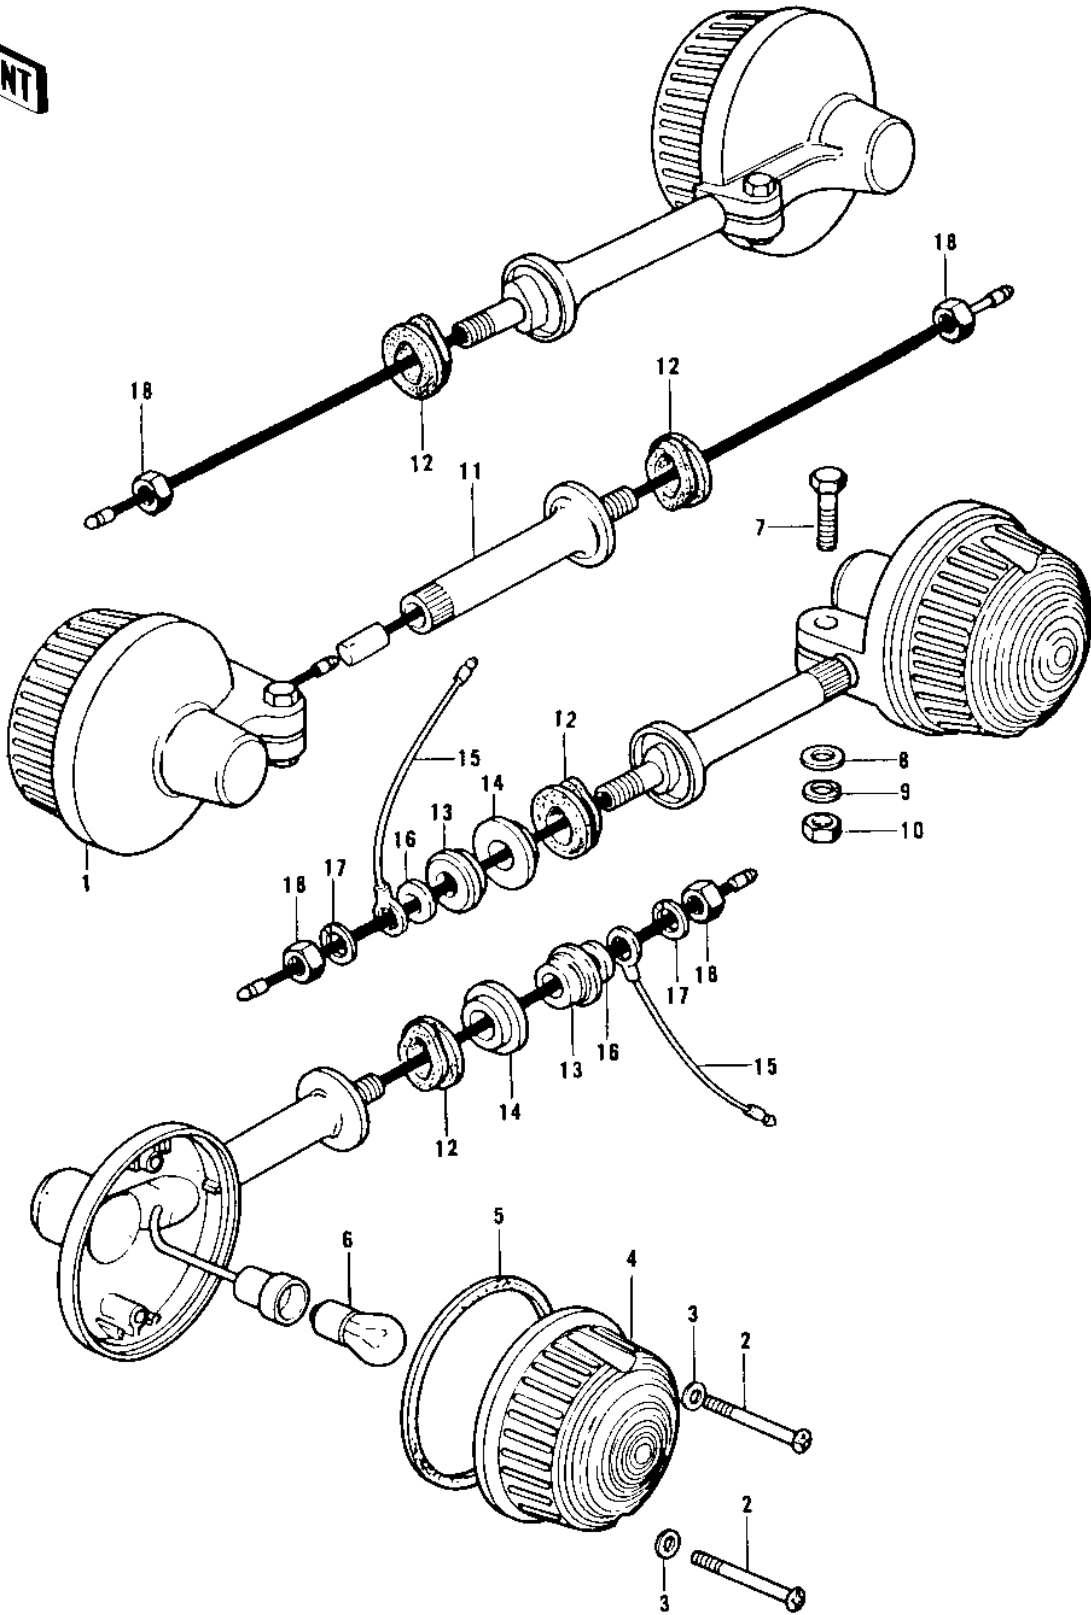

1973 Z1 PARTS DIAGRAM

TURN SIGNAL

1973 Z1 PARTS LIST

TURN SIGNAL

ITEM NAME	PART NUMBER	QUANTITY
LAMP ASSY,TURN SIGNAL (Ref # 1)	23040-034	4
SCREW-PAN HEAD,4X35 (Ref # 2)	220E0435A	8
WASHER-PLAIN,4MM (Ref # 3)	23058-002	8
LENS-SIGNAL LAMP (Ref # 4)	23048-1024	4
GASKET,TURN SIG LAMP (Ref # 5)	23050-002	4
BULB 12V 32CP (Ref # 6)	92069-055	4
BOLT HEX HEAD 6X30 (Ref # 7)	110N0630	4
WASHER PLAIN 6MM (Ref # 8)	411B0600	4
WASHER SPRING 6MM (Ref # 9)	461F0600	4
NUT 6MM (Ref # 10)	310B0600	4
BRACKET-TURN SIG LAMP (Ref # 11)	23078-001	4
DAMPER RUBBER (Ref # 12)	92075-128	4
COLLAR (Ref # 13)	92027-147	2
DAMPER RUBBER,SIG LM (Ref # 14)	92075-158	2
LEAD WIRE,SIGNAL LAMP (Ref # 15)	26011-063	2
WASHER,PLAIN (Ref # 16)	92022-239	2
WASHER SPRING 10MM (Ref # 17)	461F1000	2
NUT 10MM (Ref # 18)	315B1000	4