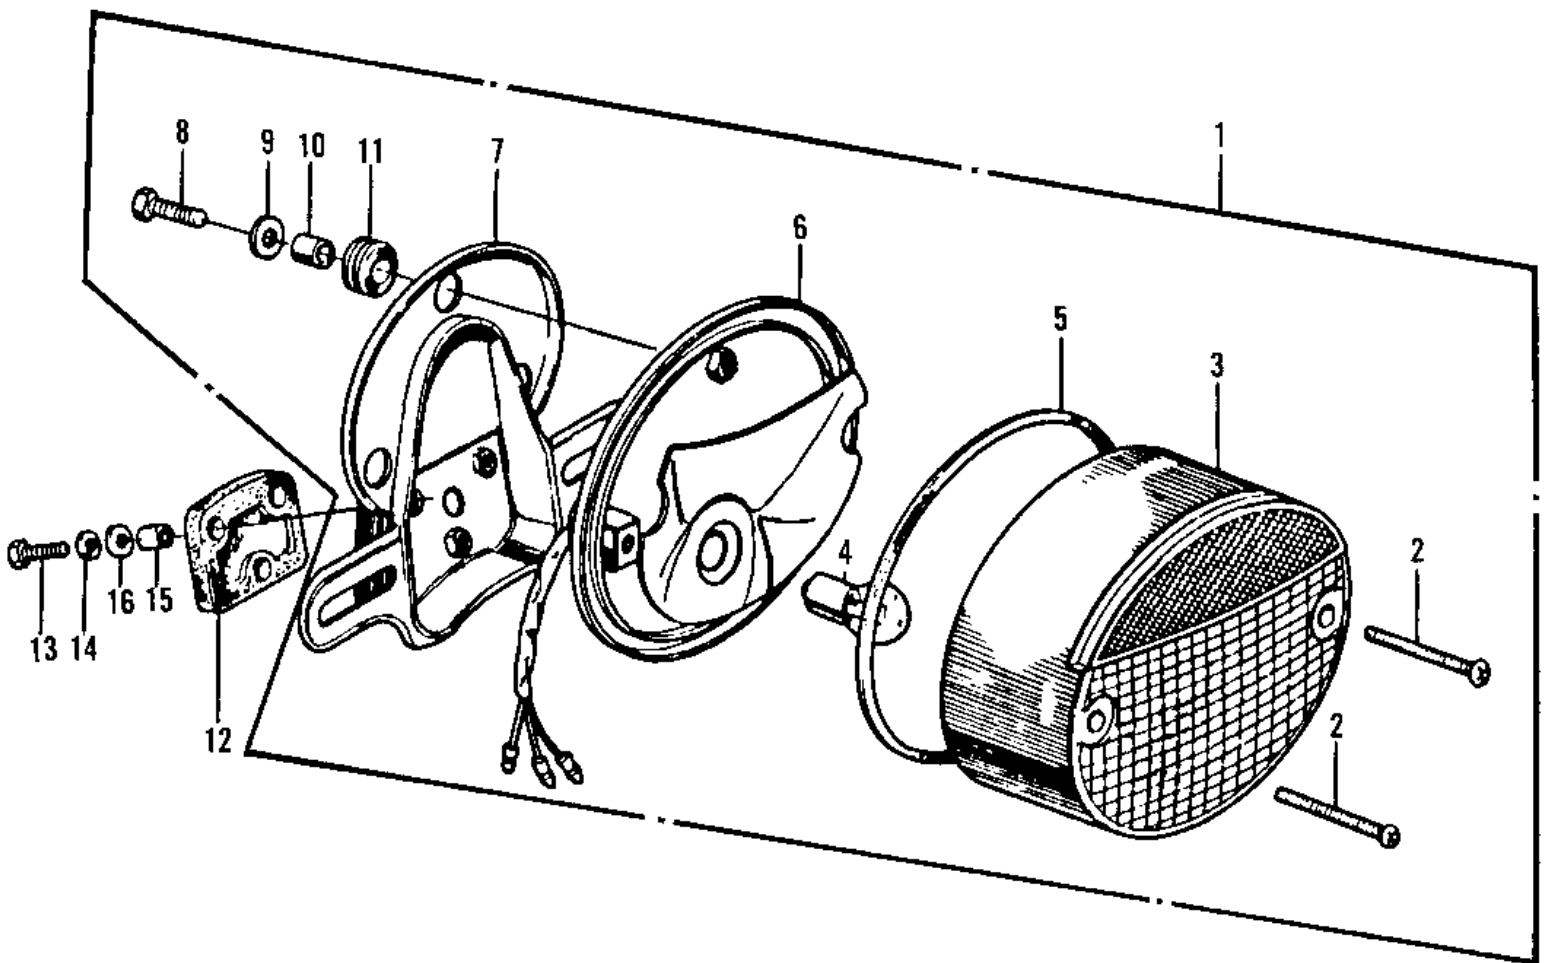

1974 Z1 PARTS DIAGRAM

TAILLIGHT

1974 Z1 PARTS LIST

TAILLIGHT

ITEM NAME	PART NUMBER	QUANTITY
LAMP ASSY, TAIL (Ref # 1)	23024-018	1
SCREW-PAN HEAD, 4X35 (Ref # 2)	220E0435A	1
LENS-TAIL LAMP (Ref # 3)	23026-023	1
BULB, 12V 32/3CP (Ref # 4)	92069-059	1
GASKET-TAIL LAMP LENS (Ref # 5)	23028-018	1
CASE, TAIL LAMP (Ref # 6)	23027-030	1
BRACKET, TAIL LAMP (Ref # 7)	23036-017	1
BOLT-UPSET, 6X20 (Ref # 8)	112G0620	1
WASHER 6.5X20X1.6T (Ref # 9)	92022-125	1
COLLAR, 6.8X10X8.5 (Ref # 10)	92027-129	1
DAMPER RUBBER (Ref # 11)	92075-076	1
DAMPER RUBBER, RR FEND (Ref # 12)	35039-004	1
BOLT-UPSET (Ref # 13)	112G0625	1
WASHER SPRING 6MM (Ref # 14)	461F0600	1
COLLAR 6.8X10X14.5 (Ref # 15)	92027-156	1
DAMPER RUBBER, RR FEND (Ref # 16)	92075-121	1