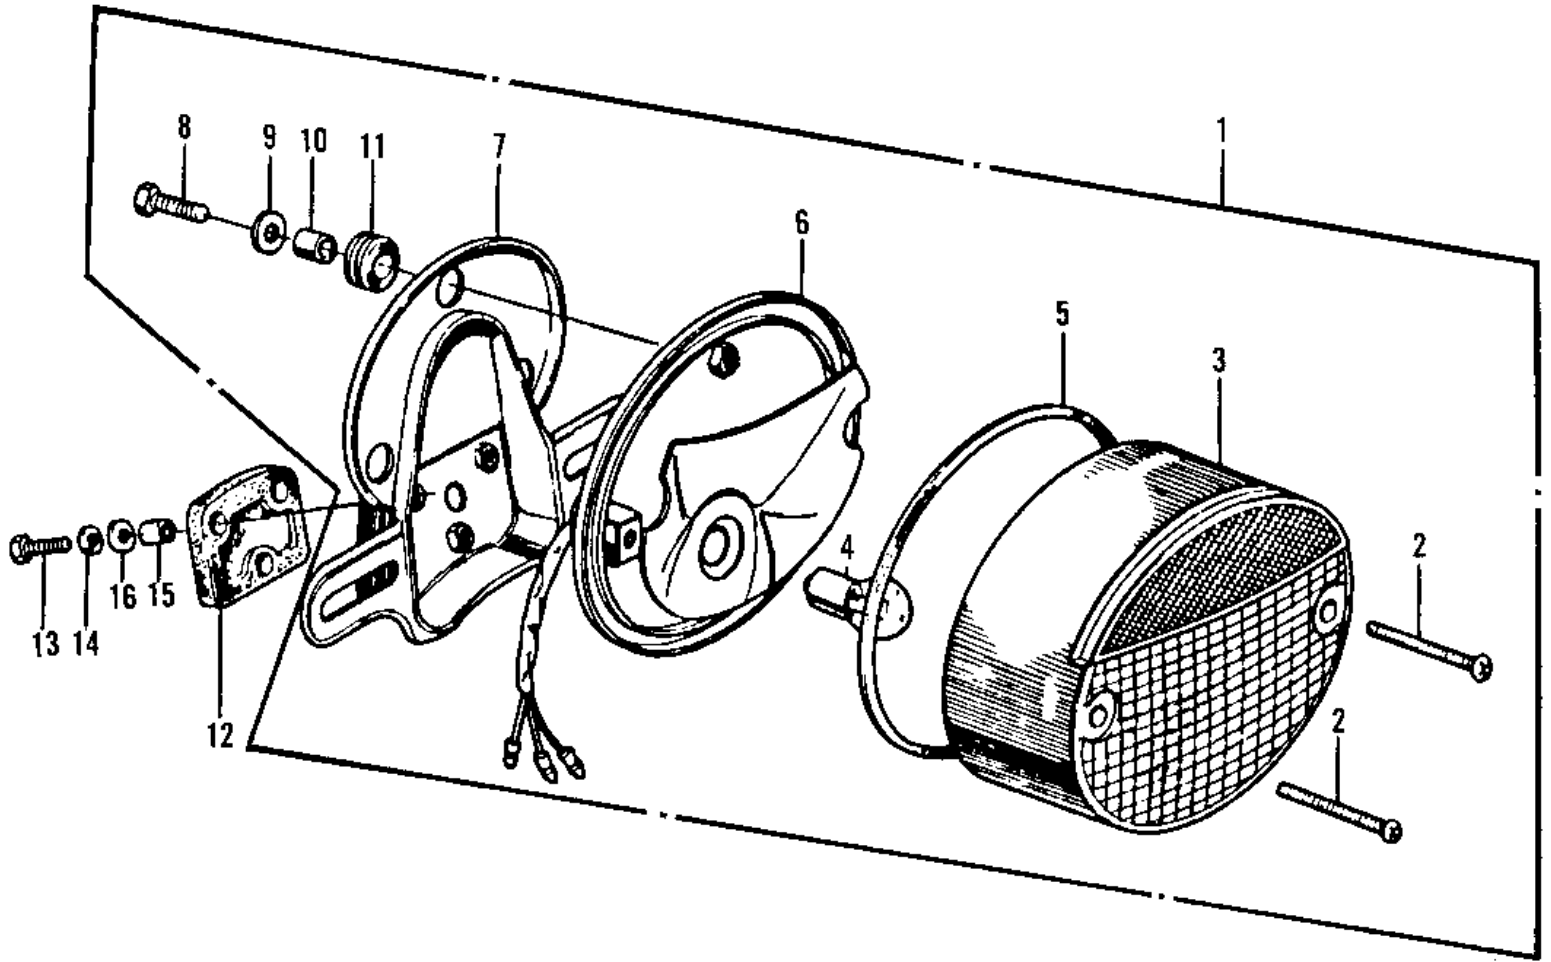

1973 Z1 PARTS DIAGRAM

TAILLIGHT

1973 Z1 PARTS LIST

TAILLIGHT

ITEM NAME	PART NUMBER	QUANTITY
LAMP ASSY, TAIL (Ref # 1)	23024-018	1
SCREW-PAN HEAD, 4X35 (Ref # 2)	220E0435A	2
LENS-TAIL LAMP (Ref # 3)	23026-023	1
BULB, 12V 32/3CP (Ref # 4)	92069-059	1
GASKET-TAIL LAMP LENS (Ref # 5)	23028-018	1
CASE, TAIL LAMP (Ref # 6)	23027-030	1
BRACKET, TAIL LAMP (Ref # 7)	23036-017	1
BOLT-UPSET, 6X20 (Ref # 8)	112G0620	3
WASHER 6.5X20X1.6T (Ref # 9)	92022-125	3
COLLAR, 6.8X10X8.5 (Ref # 10)	92027-129	3
DAMPER RUBBER (Ref # 11)	92075-076	3
DAMPER RUBBER, RR FEND (Ref # 12)	35039-004	1
BOLT-UPSET (Ref # 13)	112G0625	3
WASHER SPRING 6MM (Ref # 14)	461F0600	3
COLLAR 6.8X10X14.5 (Ref # 15)	92027-156	3
DAMPER RUBBER, RR FEND (Ref # 16)	92075-121	3