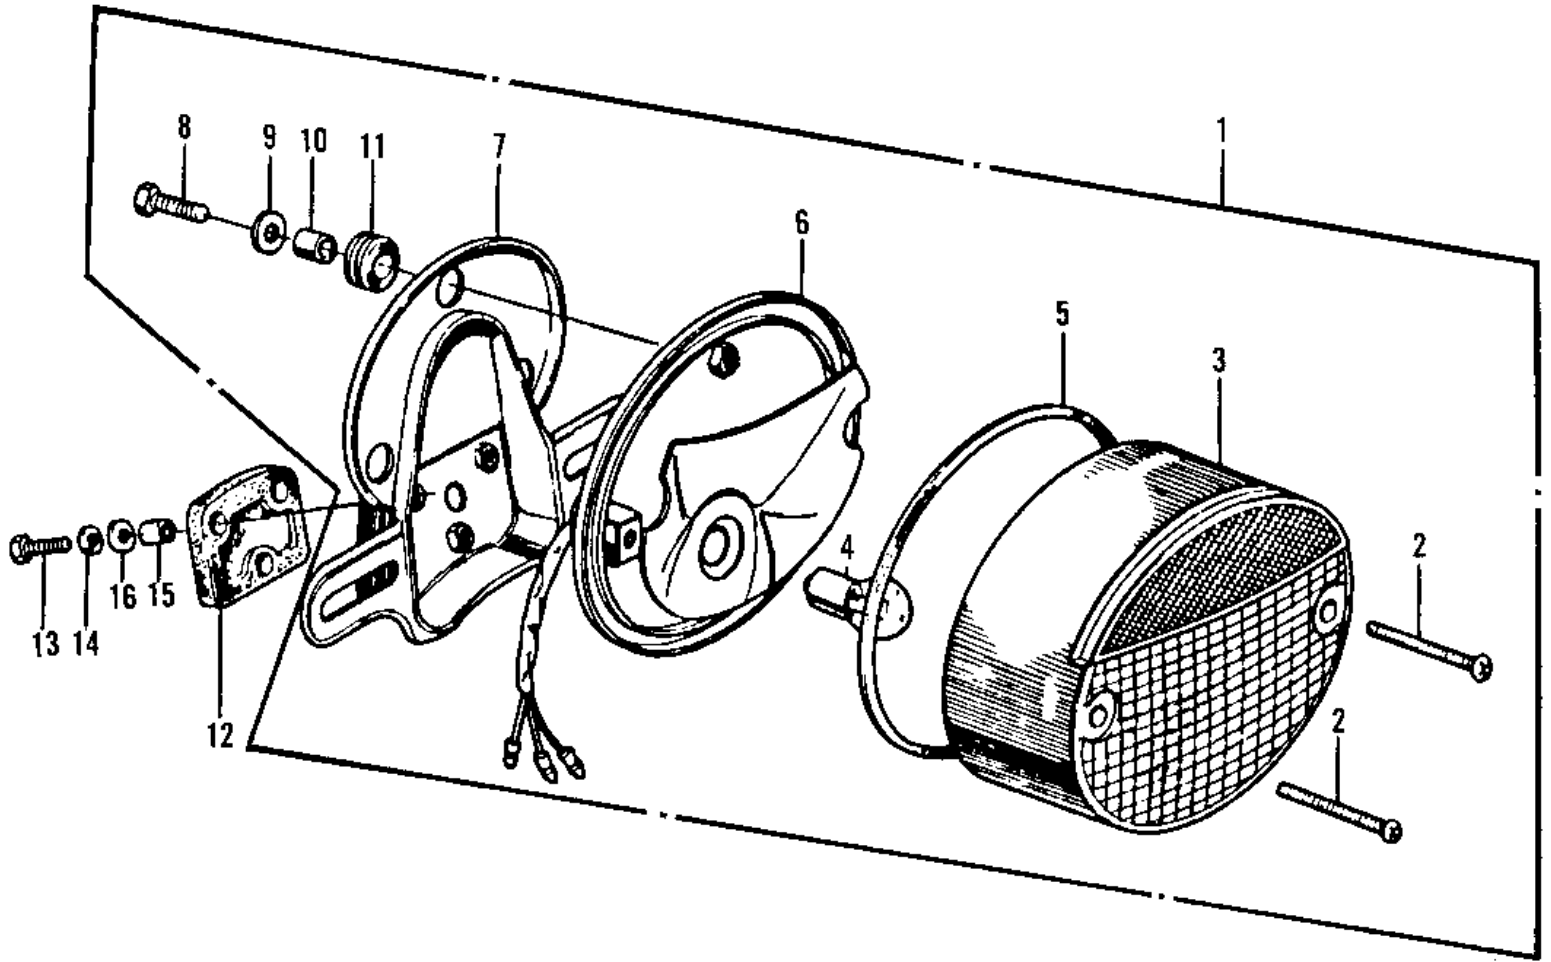

# 1973 Z1 PARTS DIAGRAM

TAILLIGHT

## TAILLIGHT

ITEM NAME	PART NUMBER	QUANTITY
LAMP ASSY, TAIL (Ref # 1)	23024-018	1
SCREW-PAN HEAD, 4X35 (Ref # 2)	220E0435A	2
LENS-TAIL LAMP (Ref # 3)	23026-023	1
BULB, 12V 32/3CP (Ref # 4)	92069-059	1
GASKET-TAIL LAMP LENS (Ref # 5)	23028-018	1
CASE, TAIL LAMP (Ref # 6)	23027-030	1
BRACKET, TAIL LAMP (Ref # 7)	23036-017	1
BOLT-UPSET, 6X20 (Ref # 8)	112G0620	3
WASHER 6.5X20X1.6T (Ref # 9)	92022-125	3
COLLAR, 6.8X10X8.5 (Ref # 10)	92027-129	3
DAMPER RUBBER (Ref # 11)	92075-076	3
DAMPER RUBBER, RR FEND (Ref # 12)	35039-004	1
BOLT-UPSET (Ref # 13)	112G0625	3
WASHER SPRING 6MM (Ref # 14)	461F0600	3
COLLAR 6.8X10X14.5 (Ref # 15)	92027-156	3
DAMPER RUBBER, RR FEND (Ref # 16)	92075-121	3