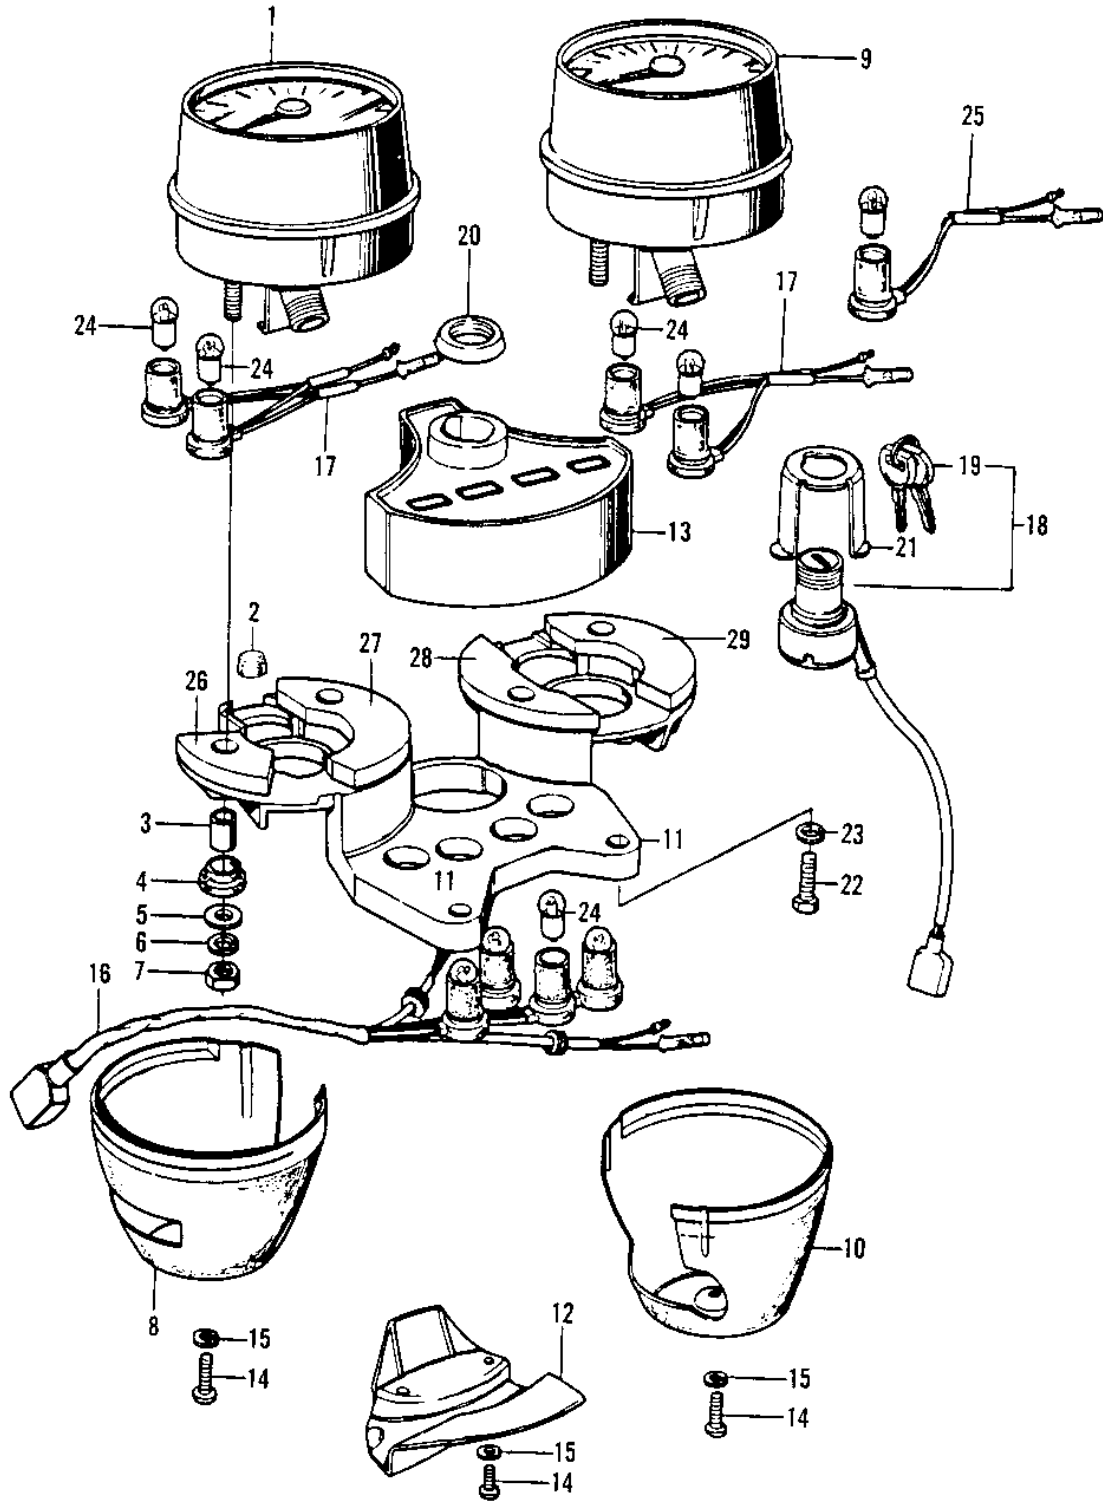

1973 Z1 PARTS DIAGRAM

METERS/IGNITION SWITCH

1973 Z1 PARTS LIST

METERS/IGNITION SWITCH

ITEM NAME	PART NUMBER	QUANTITY
SPEEDOMETER ASSY,MPH (Ref # 1)	25005-121	1
SPEEDOMETER ASSY,MPH (Ref # 1)	25005-121	1
SPEEDOMETER ASSY KPH (Canada) (Ref # 1)	25001-073	1
SHOCK DAMPER,SOCKET (Ref # 2)	25019-029	2
COLLAR,METER (Ref # 3)	92027-211	4
RUBBER,METER (Ref # 4)	92075-172	4
WASHER,PLAIN,5MM (Ref # 5)	92022-241	4
WASHER SPRING 5MM (Ref # 6)	461F0500	4
NUT 5MM (Ref # 7)	312B0500A	4
COVER,SPEEDOMETER (Ref # 8)	25012-010	1
TACHOMETER ASSY (Ref # 9)	25015-025	1
TACHOMETER ASSY (Ref # 9)	25015-025	1
COVER,TACHOMETER (Ref # 10)	25012-011	1
BRACKET,SPEEDO (Ref # 11)	25008-044	1
COVER,WIRING HARNESS (Ref # 12)	25024-001	1
COVER,METER (Ref # 13)	25023-011	1
COVER,METER (Ref # 13)	25023-011	1
SCREW PAN HEAD 3X8 (Ref # 14)	220B0308A	5
WASHER SPRING 3MM (Ref # 15)	461F0300	5
SOCKET ASSY,INDICATOR (Ref # 16)	25011-026	1
UNAVAILABLE IN PRICE BOOK (Ref # 16)	25011-042	1
SOCKET ASSY,METER LAM (Ref # 17)	25011-027	2
SWITCH ASSY,IGNITION (Ref # 18)	27005-042	1
KEY SET,#751 (Ref # 19)	27008-046-51	1
KEY SET,#752 (Ref # 19)	27008-046-52	1
KEY SET,#753 (Ref # 19)	27008-046-53	1
KEY SET,#754 (Ref # 19)	27008-046-54	1
KEY SET,#755 (Ref # 19)	27008-046-55	1
KEY,BLANK (Ref # 19)	27008-1013	AR

1973 Z1 PARTS LIST

METERS/IGNITION SWITCH

ITEM NAME	PART NUMBER	QUANTITY
NUT,IGNITION SW LOCK (Ref # 20)	27007-004	1
HOLDER IGNITION SW (Ref # 21)	27019-003	1
BOLT HEX HEAD 8X32 (Ref # 22)	110B0832	2
WASHER SPRING 8MM (Ref # 23)	461F0800	2
BULB 12V 3W (Ref # 24)	92069-018	9
SOCKET,TACHOMETER (Ref # 25)	25011-043	1
SHOCK DAMPER A,SPEED (Ref # 26)	25019-025	1
SHOCK DAMPER B,SPEED (Ref # 27)	25019-026	1
SHOCK DAMPER A,TACHO (Ref # 28)	25019-027	1
SHOCK DAMPER B,TACHO (Ref # 29)	25019-028	1