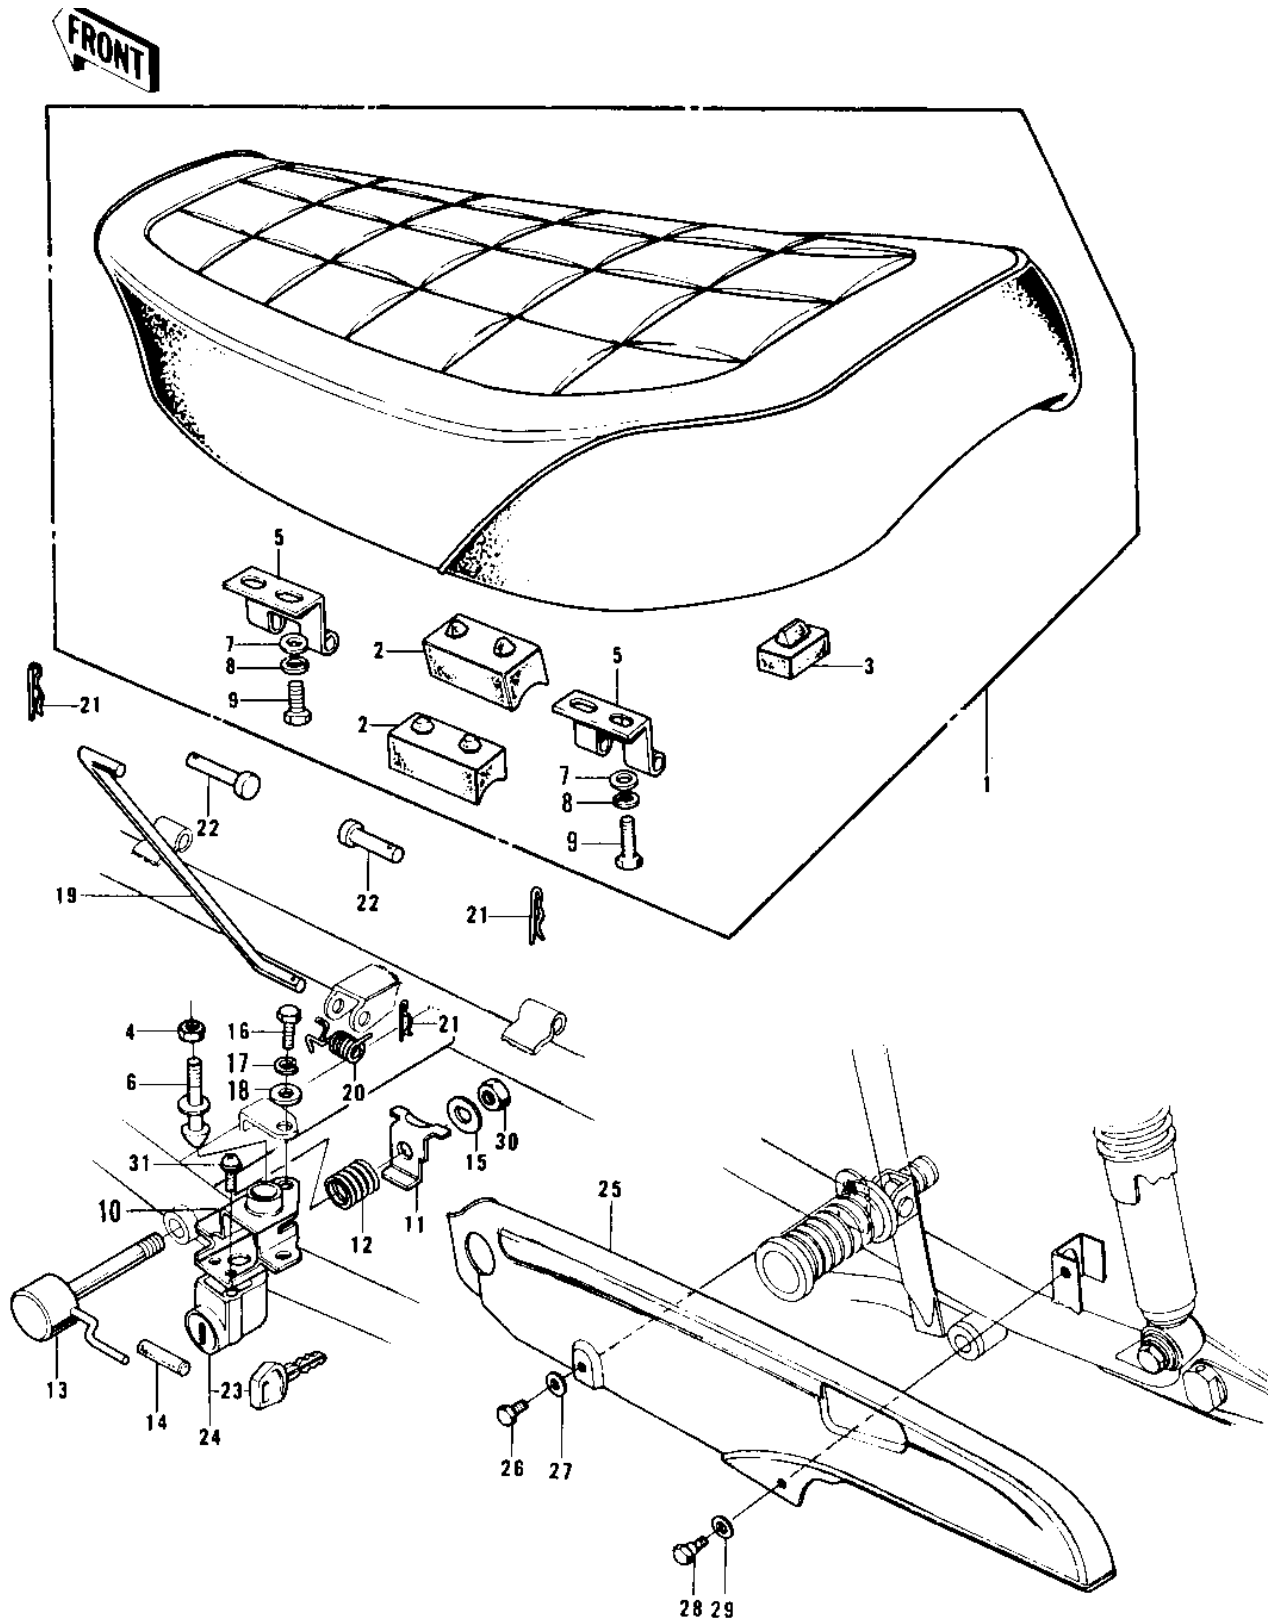

1973 Z1 PARTS DIAGRAM

SEAT/CHAIN COVER

1973 Z1 PARTS LIST

SEAT/CHAIN COVER

| ITEM NAME | PART NUMBER | QUANTITY |
|--------------------------------------|-------------|----------|
| SEAT-ASSY,DUAL (Ref # 1) | 53001-076 | 1 |
| DAMPER RUBBER,SEAT (Ref # 2) | 92075-139 | 4 |
| DAMPER RUBBER (Ref # 3) | 92075-099 | 1 |
| NUT 8MM (Ref # 4) | 312B0800 | 1 |
| HINGE A (Ref # 5) | 53009-017 | 1 |
| LOCK,DUAL SEAT (Ref # 6) | 53056-001 | 1 |
| WASHER PLAIN 6MM (Ref # 7) | 411B0600 | 4 |
| WASHER SPRING 6MM (Ref # 8) | 461F0600 | 4 |
| BOLT HEX HEAD 6X14 (Ref # 9) | 116B0614 | 4 |
| BODY,SEAT LOCK (Ref # 10) | 53050-001 | 1 |
| PLATE,SEAT LOCK (Ref # 11) | 53051-001 | 1 |
| SPRING,SEAT LOCK LEVR (Ref # 12) | 53053-001 | 1 |
| LEVER,SEAT LOCK (Ref # 13) | 53052-001 | 1 |
| CAP,LEVER (Ref # 14) | 92102-011 | 1 |
| WASHER,LOCK (Ref # 15) | 92088-017 | 1 |
| BOLT-HEX HEAD,6X16 (Ref # 16) | 110N0616 | 2 |
| WASHER SPRING 6MM (Ref # 17) | 461F0600 | 2 |
| WASHER PLAIN 6MM (Ref # 18) | 411B0600 | 2 |
| HOOK SEAT (Ref # 19) | 53054-001 | 1 |
| SPRING,SEAT HOOK (Ref # 20) | 53055-001 | 1 |
| COTTER PIN (Ref # 21) | 92041-003 | 3 |
| PIN (Ref # 22) | 53011-002 | 2 |
| LOCK ASSY,SEAT (Ref # 24) | 27030-001 | 1 |
| CASE-CHAIN (Ref # 25) | 36014-061 | 1 |
| BOLT HEX HEAD 6X18 (Ref # 26) | 110N0618 | 1 |
| WASHER 6.5X20X1.6T (Ref # 27) | 92022-125 | 1 |
| BOLT,HEAX HEAD,6X14 (Ref # 28) | 92001-115 | 1 |
| WASHER,8.5X20X1.6 (Ref # 29) | 92022-1561 | 1 |
| UNAVAILABLE IN PRICE BOOK (Ref # 30) | 132B0600 | 1 |