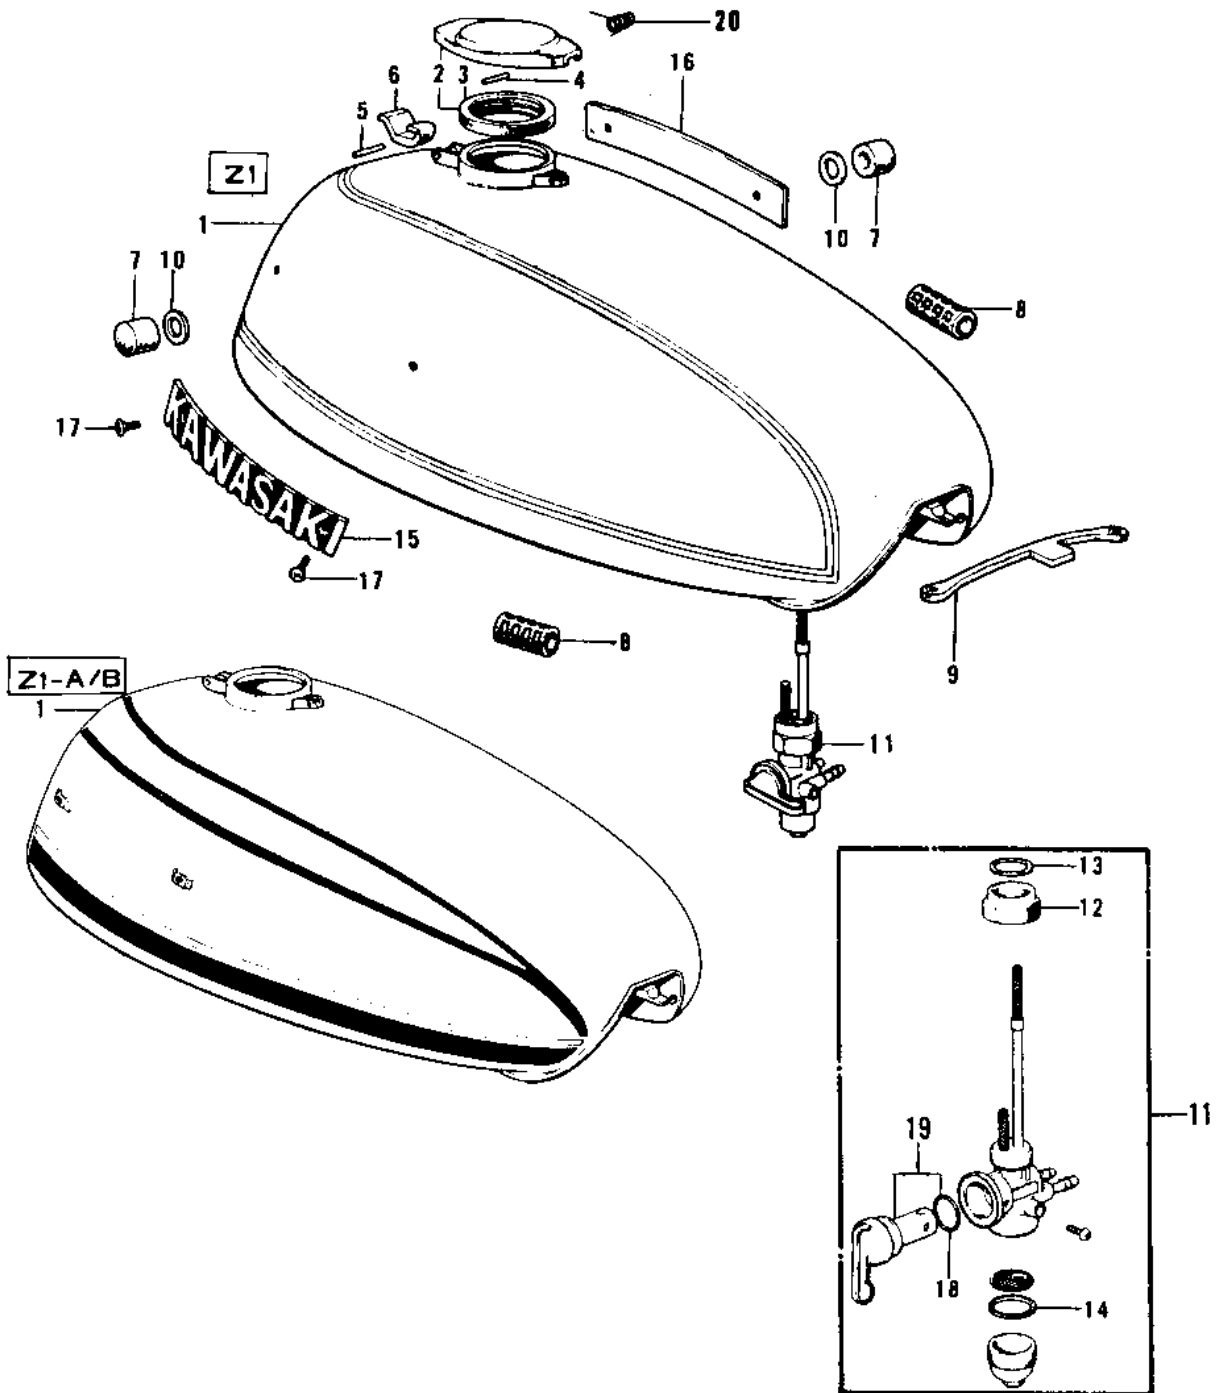

## 1974 Z1 PARTS DIAGRAM

FUEL TANK

## 1974 Z1 PARTS LIST

### FUEL TANK

ITEM NAME	PART NUMBER	QUANTITY
TANK-FUEL,C.BROWN (Ref # 1)	51001-077-96	1
TANK-FUEL,C.ORANGE (Ref # 1)	51001-096-2E	1
TANK-FUEL,C.YELLOW (Ref # 1)	51001-096-2F	1
TANK-FUEL,C.S.RED (Ref # 1)	51001-096-2R	1
TANK-FUEL,C.S.BLUE (Ref # 1)	51001-096-2S	1
CAP ASSY,FUEL TANK (Ref # 2)	51048-007	1
GASKET-FUEL TANK CAP (Ref # 3)	51059-008	1
PIN-TANK CAP FIT (Ref # 4)	92043-074	1
PIN,TANK CAP FIT (Ref # 4)	92043-096	1
PIN,TANK CAP (Ref # 5)	92043-091	1
HOOK,FUEL TANK CAP (Ref # 6)	51063-002	1
DAMPER RUBBER,FL TANK (Ref # 7)	92075-125	1
DAMPER RUBBER (Ref # 8)	92075-084	1
BAND,FUEL TANK (Ref # 9)	92072-042	1
WASHER-PL-10.5X26X2.3 (Ref # 10)	92022-044	1
FUEL COCK ASSY (Ref # 11)	51023-055	1
FUEL COCK JOINT NUT (Ref # 12)	51035-009	1
GASKET-FUEL COCK JNT. (Ref # 13)	92065-081	1
GASKET FUEL COCK CUP (Ref # 14)	51037-010	1
EMBLEM,FUEL TANK,L.H (Ref # 15)	56014-1013	1
EMBLEM,L.H FUEL TANK (Ref # 15)	56013-054	1
EMBLEM,FUEL TANK,R.H (Ref # 16)	56014-1014	1
EMBLEM,R.H FUEL TANK (Ref # 16)	56014-049	1
SCREW,COUNTERSUNK,3X6 (Ref # 17)	92012-003	1
"O" RING,14MM (Ref # 18)	670B2014	1
FUEL COCK LEVER SET (Ref # 19)	51030-001	1
SPRING-HOOK (Ref # 20)	51053-003	1