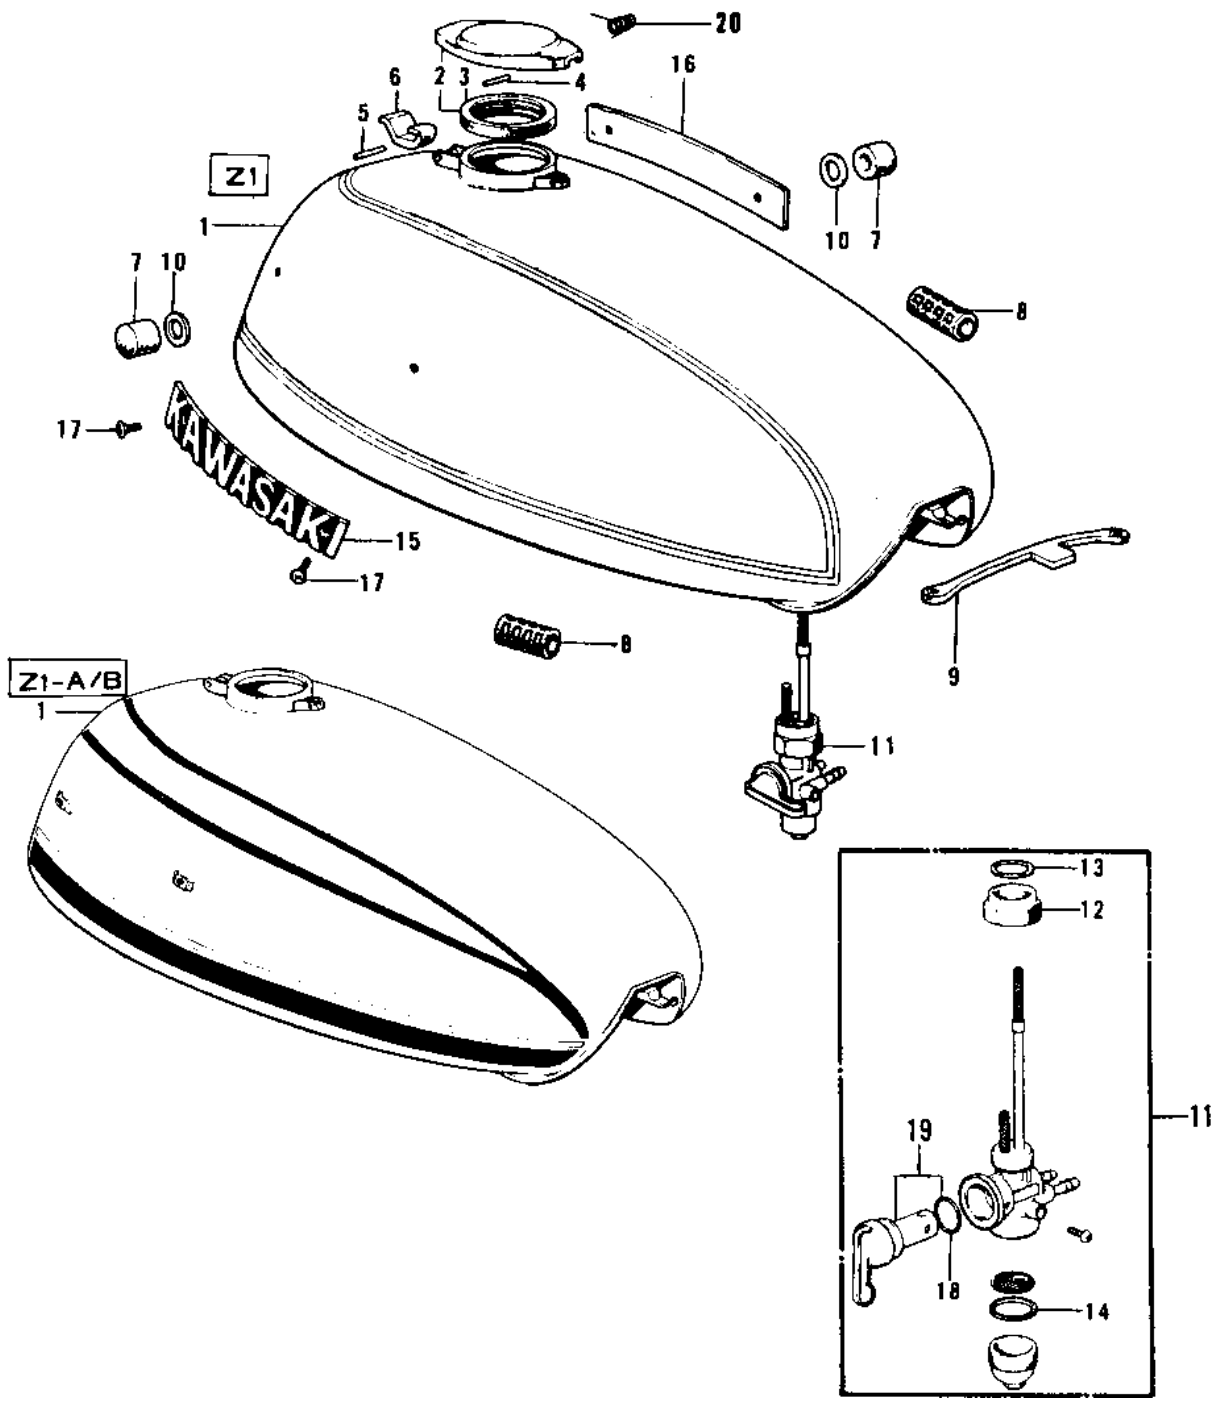

1973 Z1 PARTS DIAGRAM

FUEL TANK

1973 Z1 PARTS LIST

FUEL TANK

ITEM NAME	PART NUMBER	QUANTITY
TANK-FUEL,C.BROWN (Ref # 1)	51001-077-96	1
TANK-FUEL,C.ORANGE (Ref # 1)	51001-096-2E	1
TANK-FUEL,C.YELLOW (Ref # 1)	51001-096-2F	1
TANK-FUEL,C.S.RED (Ref # 1)	51001-096-2R	1
TANK-FUEL,C.S.BLUE (Ref # 1)	51001-096-2S	1
CAP ASSY,FUEL TANK (Ref # 2)	51048-007	1
GASKET-FUEL TANK CAP (Ref # 3)	51059-008	1
PIN-TANK CAP FIT (Ref # 4)	92043-074	2
PIN,TANK CAP FIT (Ref # 4)	92043-096	1
PIN,TANK CAP (Ref # 5)	92043-091	1
HOOK,FUEL TANK CAP (Ref # 6)	51063-002	1
DAMPER RUBBER,FL TANK (Ref # 7)	92075-125	2
DAMPER RUBBER (Ref # 8)	92075-084	2
BAND,FUEL TANK (Ref # 9)	92072-042	1
WASHER-PL-10.5X26X2.3 (Ref # 10)	92022-044	2
FUEL COCK ASSY (Ref # 11)	51023-055	1
FUEL COCK JOINT NUT (Ref # 12)	51035-009	1
GASKET-FUEL COCK JNT. (Ref # 13)	92065-081	1
GASKET FUEL COCK CUP (Ref # 14)	51037-010	1
EMBLEM,FUEL TANK,L.H (Ref # 15)	56014-1013	1
EMBLEM,L.H FUEL TANK (Ref # 15)	56013-054	1
EMBLEM,FUEL TANK,R.H (Ref # 16)	56014-1014	1
EMBLEM,R.H FUEL TANK (Ref # 16)	56014-049	1
SCREW,COUNTERSUNK,3X6 (Ref # 17)	92012-003	4
"O" RING,14MM (Ref # 18)	670B2014	1
FUEL COCK LEVER SET (Ref # 19)	51030-001	1
SPRING-HOOK (Ref # 20)	51053-003	1