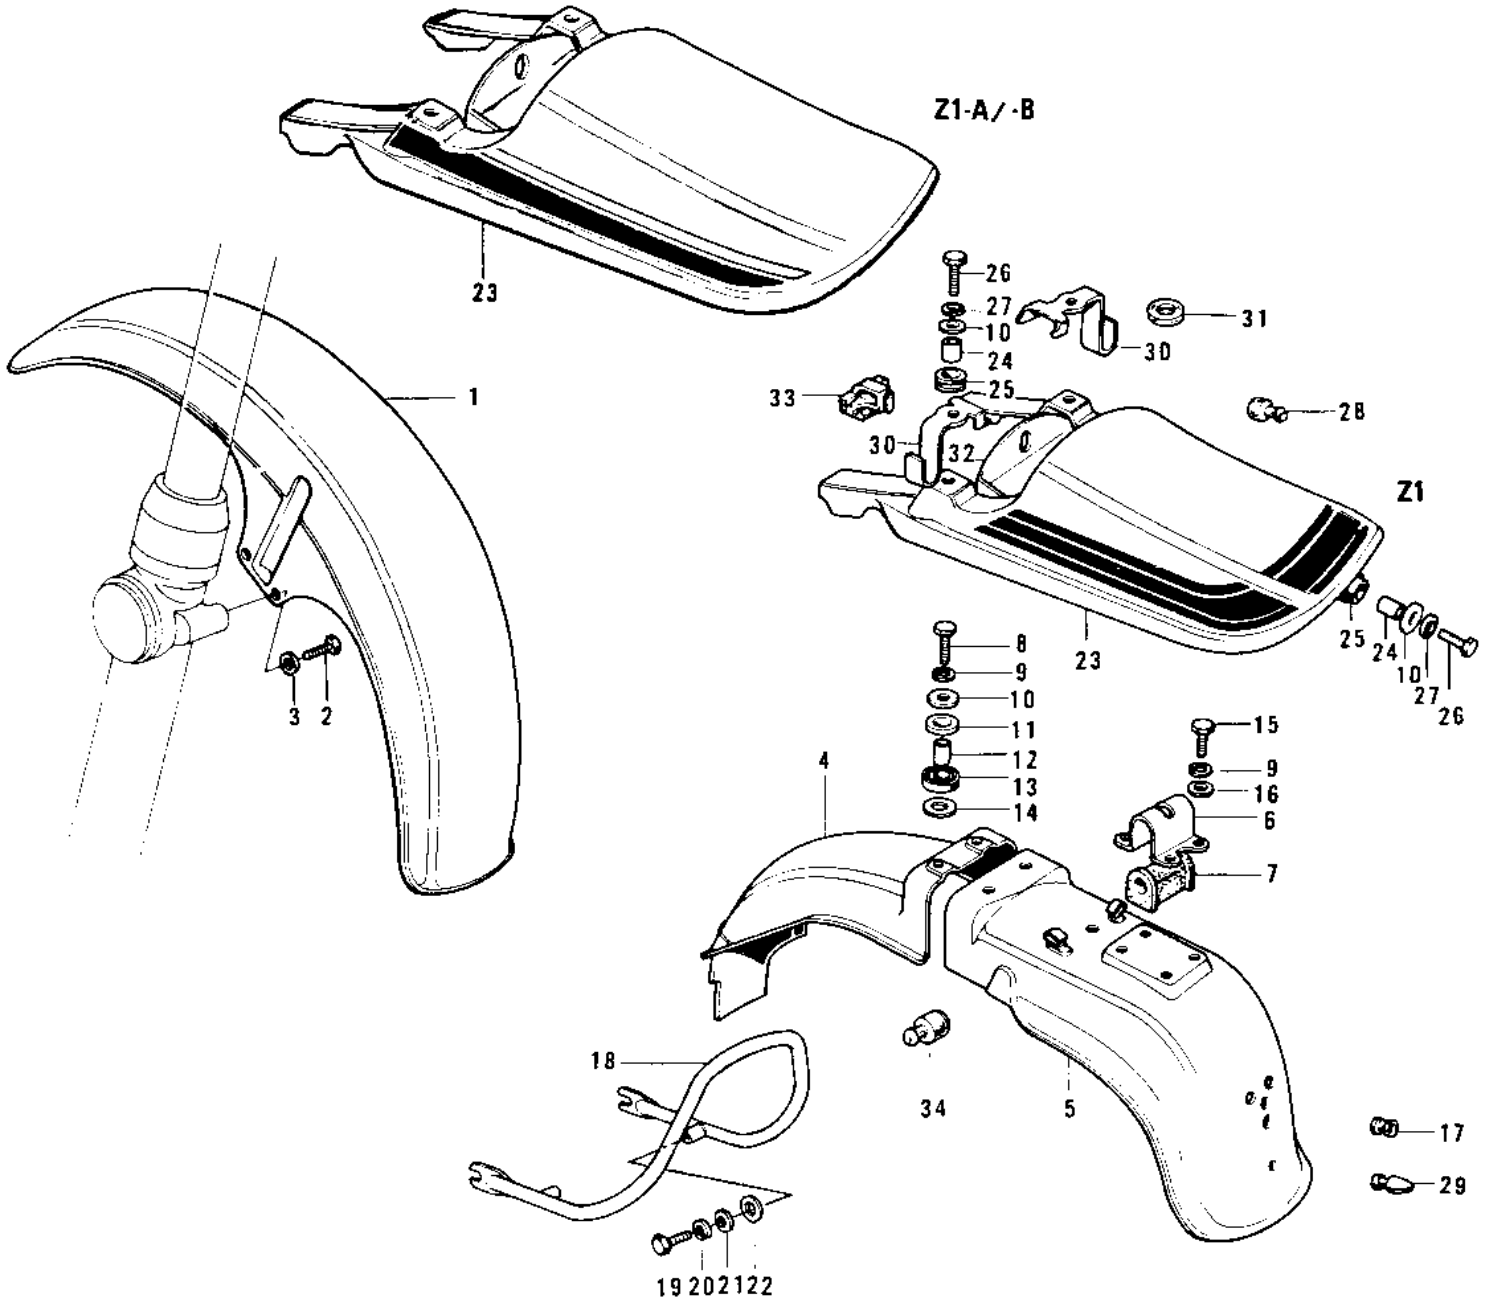

# 1973 Z1 PARTS DIAGRAM

FENDERS/SEAT COVER

## FENDERS/SEAT COVER

ITEM NAME	PART NUMBER	QUANTITY
FENDER-FR (Ref # 1)	35003-015	1
BOLT HEX HEAD 8X16 (Ref # 2)	110B0816	4
WASHER SPRING 8MM (Ref # 3)	461F0800	4
FENDER-RR (Ref # 4)	35022-071	1
FENDER-RR (Ref # 5)	35022-072	1
BRACKET,REAR FENDER (Ref # 6)	35026-006	1
DAMPER RUBBER,RR FEND (Ref # 7)	92075-132	1
BOLT HEX HEAD 6X32 (Ref # 8)	110B0632	2
WASHER SPRING 6MM (Ref # 9)	461F0600	6
WASHER,PLAIN,7MM (Ref # 10)	92022-228	4
DAMPER RUBBER,RR FEND (Ref # 11)	92075-121	2
COLLAR,REAR FENDER (Ref # 12)	92027-162	2
DAMPER RUBBER,RR FEND (Ref # 13)	92075-133	2
WASHER,PLAIN,7MM (Ref # 14)	92022-227	2
BOLT HEX HEAD 6X16 (Ref # 15)	116B0616	4
WASHER PLAIN 6MM (Ref # 16)	411B0600	4
GROMMET HARNESS 10MM (Ref # 17)	92071-019	1
STAY,REAR FENDER (Ref # 18)	35032-022	1
BOLT HEX HEAD 10X22 (Ref # 19)	113B1022	2
WASHER SPRING 10MM (Ref # 20)	461F1000	2
WASHER PLAIN 10MM (Ref # 21)	411B1000	2
WASHER-PL-10.5X26X2.3 (Ref # 22)	92022-044	2
COVER,RR FENDR C,BRWN (Ref # 23)	53043-004-96	1
BACKREST,SEAT,ORANGE (Ref # 23)	53043-004-2E	1
BACKREST,SEAT,YELLOW (Ref # 23)	53043-004-2F	1
COVER,RR FENDER,C.RED (Ref # 23)	53043-004-2R	1
COVER,RR FENDR,C.BLUE (Ref # 23)	53043-004-2S	1
COLLAR,REAR FENDER (Ref # 24)	92027-162	4
RUBBER,FENDER COVER (Ref # 25)	92075-174	4

## FENDERS/SEAT COVER

ITEM NAME	PART NUMBER	QUANTITY
BOLT HEX HEAD 6X25 (Ref # 26)	116B0625	4
WASHER SPRING 6MM (Ref # 27)	461F0600	4
PLUG,BACKREST HOLE (Ref # 28)	92074-022	2
RUBBER,LICENSE PLATE (Ref # 29)	92075-176	1
BRACKET,HELMET HOLDER (Ref # 30)	32122-010	2
DAMPER RUBBER (Ref # 31)	92075-175	4
CASE (Ref # 32)	32099-010	1
PLUG,CASE RUBBER (Ref # 33)	92074-024	1
DAMPER RUBBER,RR FEND (Ref # 34)	92075-135	2