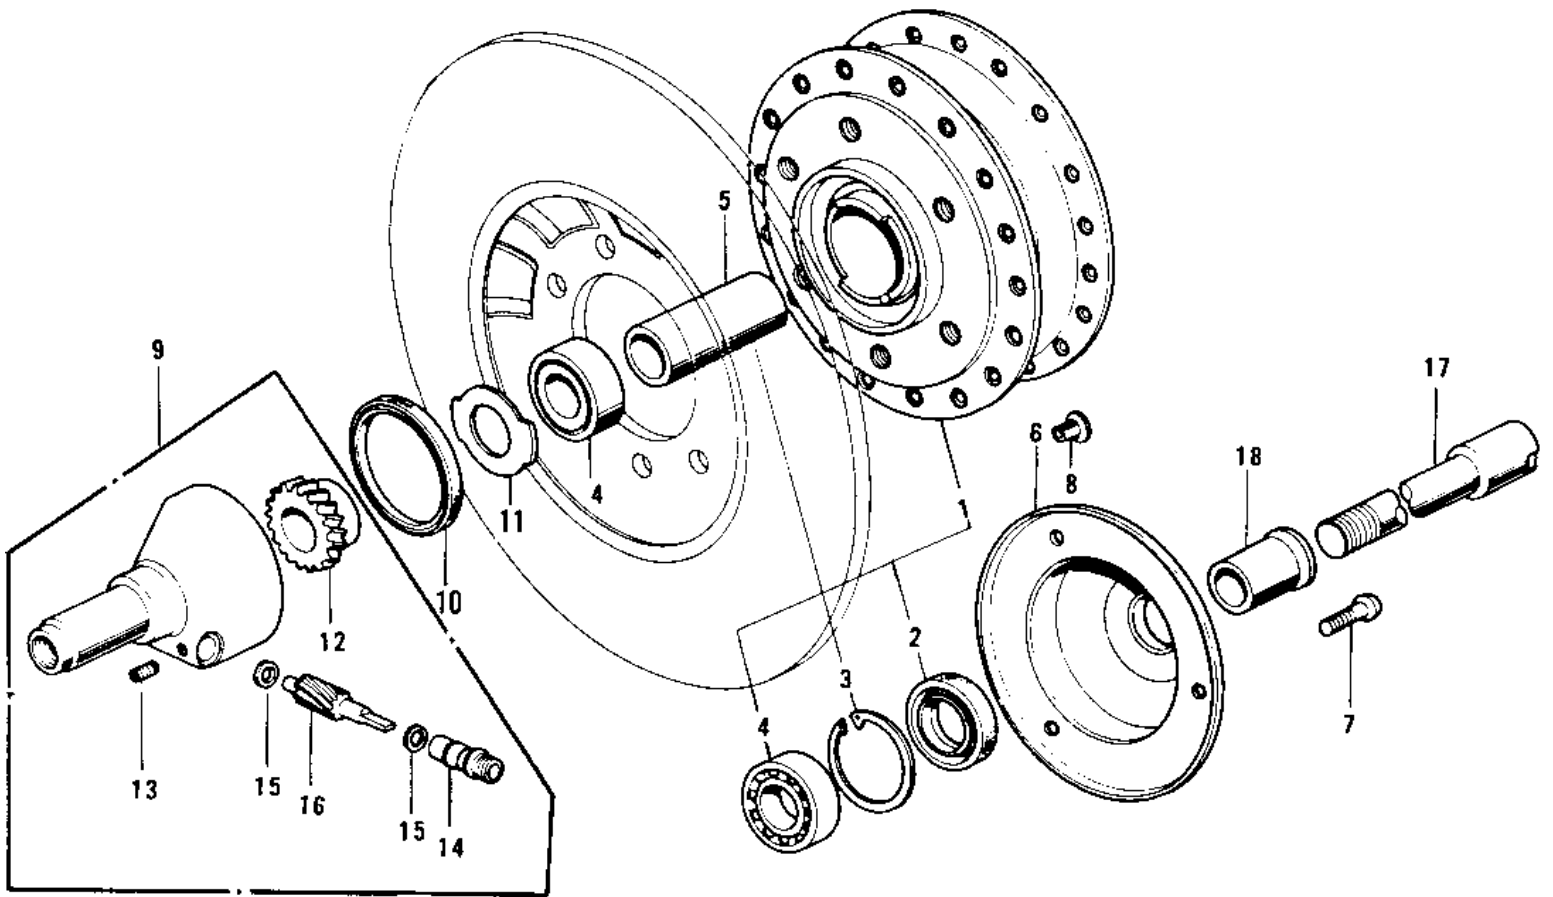

1973 Z1 PARTS DIAGRAM

FRONT HUB

1973 Z1 PARTS LIST

FRONT HUB

ITEM NAME	PART NUMBER	QUANTITY
DRUM-ASSY,FR BRK,BLK (Ref # 1)	41034-021-21	1
OIL SEAL-COUPPING (Ref # 2)	92052-003	1
RING, SNAP,43.5M/M (Ref # 3)	92033-1040	1
BEARING BALL #6203 (Ref # 4)	601B6203	2
COLLAR-FRONT DRUM (Ref # 5)	41039-019	1
COVER-BRAKE DRUM DUST (Ref # 6)	41042-009	1
SCREW OVL CNTSNK 5X8 (Ref # 7)	222E0508A	3
CAP-FRONT DRUM HOLE (Ref # 8)	92102-006	6
CASE ASSY-SPEED GEAR (Ref # 9)	41078-001	1
OIL SEAL,VC54656 (Ref # 10)	92050-046	1
RECEIVER-SPEEDO GEAR (Ref # 11)	41064-007	1
GEAR-SPEEDOMETER (Ref # 12)	41059-016	1
PIN,SPRING (Ref # 13)	41082-001	1
BUSH,SPEEDMETER CABLE (Ref # 14)	41062-005	1
WASHER THRST SPD PINI (Ref # 15)	41063-001	2
PINION-SPEEDOMETER (Ref # 16)	41060-012	1
AXLE-FRONT HUB (Ref # 17)	41068-036	1
COLLAR-FRONT AXLE (Ref # 18)	41069-018	1