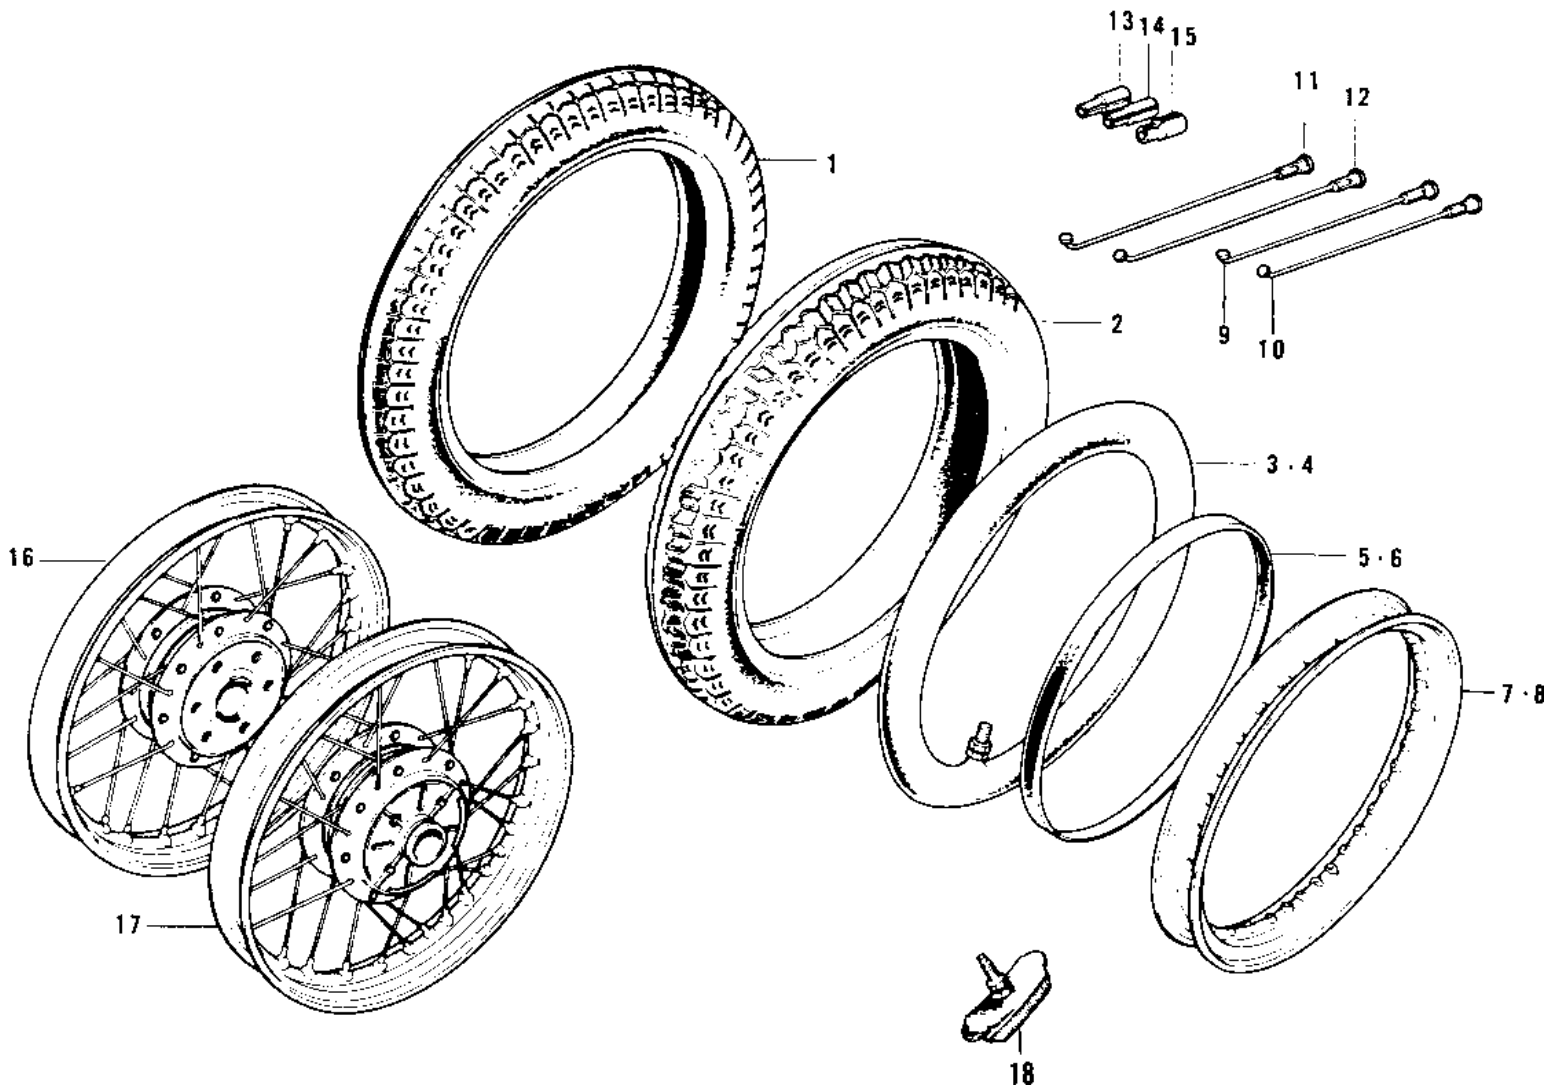

1974 Z1 PARTS DIAGRAM

WHEELS/TIRES

1974 Z1 PARTS LIST

WHEELS/TIRES

ITEM NAME	PART NUMBER	QUANTITY
UNAVAILABLE IN PRICE BOOK (Ref # 1)	41021-023	1
UNAVAILABLE IN PRICE BOOK (Ref # 1)	41021-029	1
UNAVAILABLE IN PRICE BOOK (Ref # 2)	41021-021	1
UNAVAILABLE IN PRICE BOOK (Ref # 2)	41021-030	1
*** N.L.A. *** (Canada) (Ref # 3)	41022-030	1
TUBE 350/375/410-18 (Ref # 4)	41022-031	1
BAND RIM (Ref # 5)	41023-015	1
BAND,RIM,4.00/5.10-18 (Ref # 6)	41023-016	1
RIM,1.8BX19W (Ref # 7)	41025-051	1
RIM,2.15BX18W (Ref # 8)	41025-049	1
SPOKE-ASY,FR INNER (Ref # 9)	41027-042	1
SPOKE-ASY,FR OUTER (Ref # 10)	41028-041	1
SPOKE-ASY,RR INNER (Ref # 11)	41027-057	1
SPOKE-ASY,RR OUTER (Ref # 12)	41028-057	1
WEIGHT,BALANCE,10G (Ref # 13)	41075-1007	1
WEIGHT,BALANCE,20G (Ref # 14)	41075-1008	1
WEIGHT,BALANCE,30G (Ref # 15)	41075-1009	1
WHEEL ASSY,FRONT (Ref # 16)	41074-031	1
WHEEL ASSY-FRONT (Ref # 16)	41074-022	1
WHEEL ASST,REAR (Ref # 17)	42048-023	1
PROTECTOR-BEAD,2.15B (Ref # 18)	41024-008	1