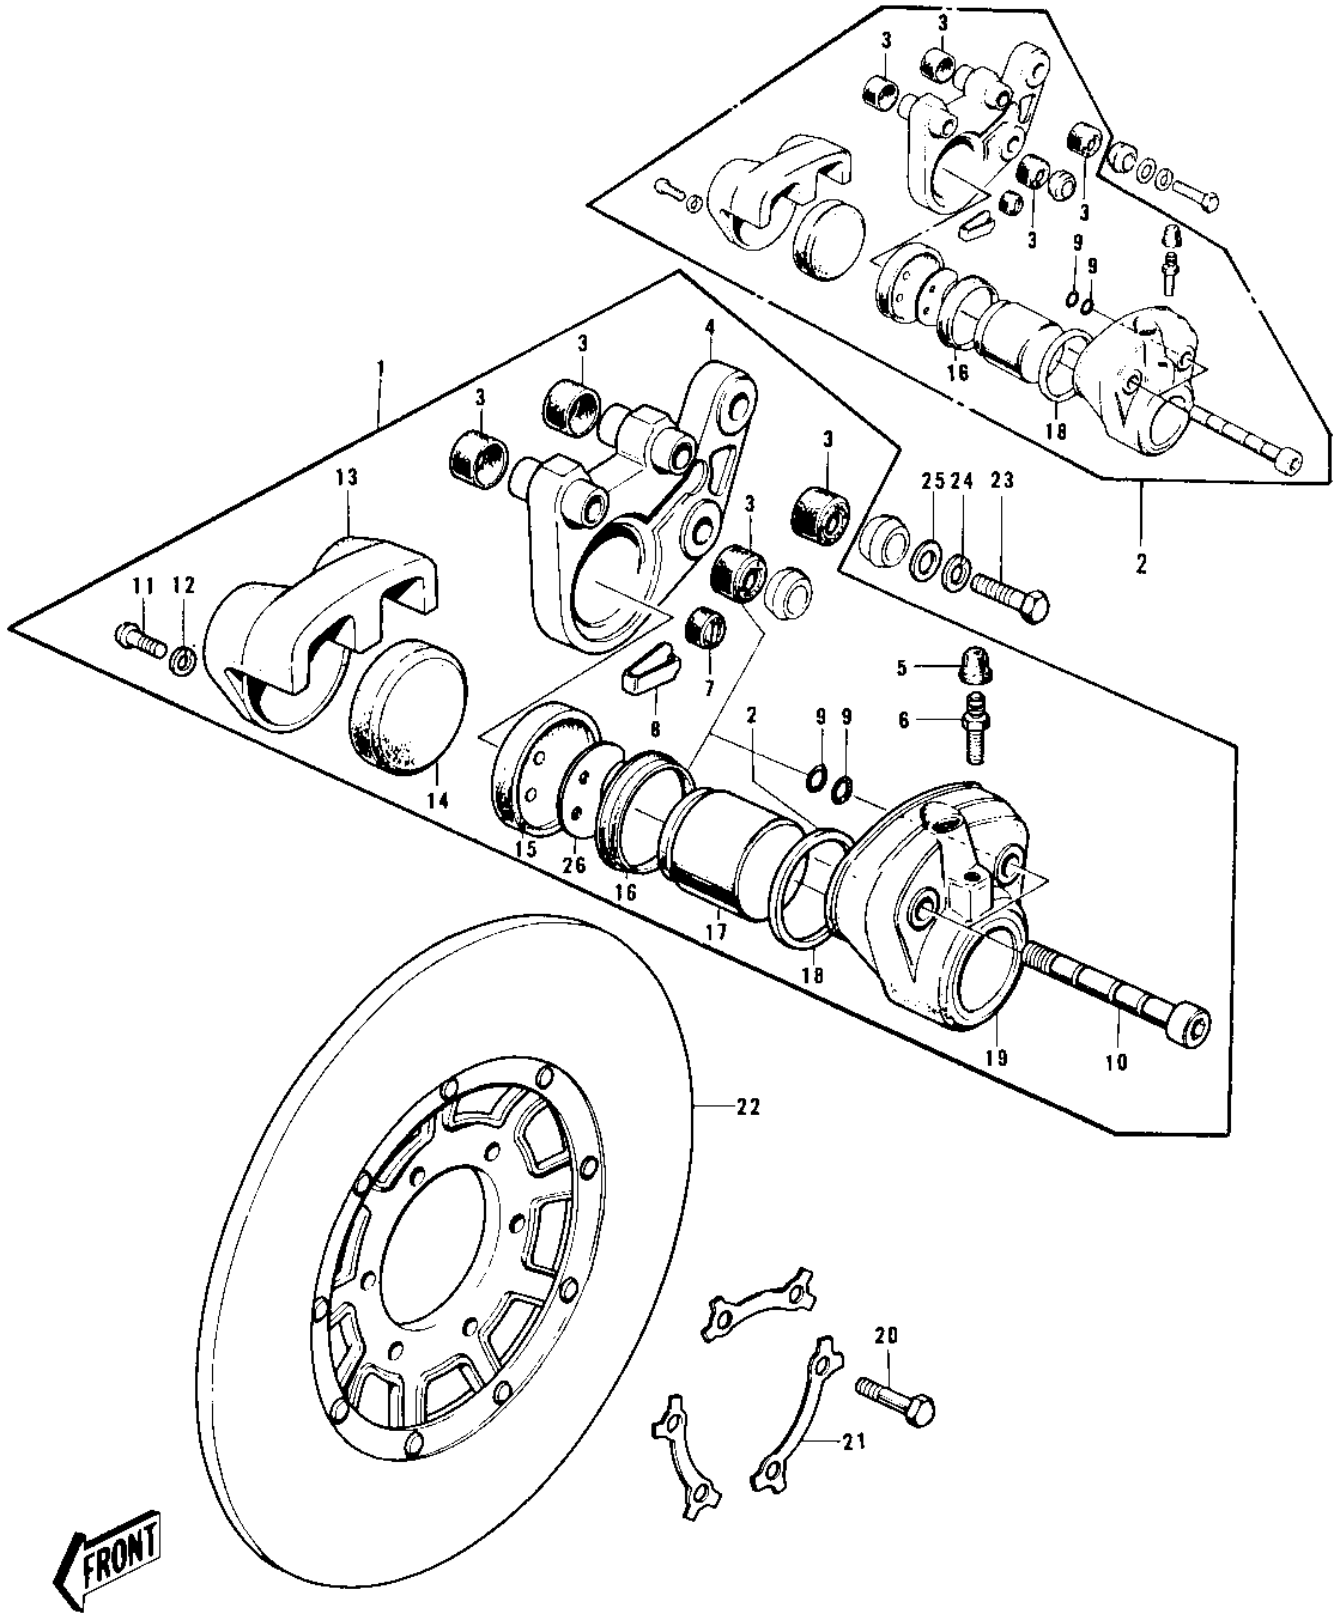

1974 Z1 PARTS DIAGRAM

FRONT BRAKE

1974 Z1 PARTS LIST

FRONT BRAKE

ITEM NAME	PART NUMBER	QUANTITY
CALIPER ASSY (Ref # 1)	43041-004	1
REPAIR,SET,CALIPER (Ref # 2)	43073-004	1
DUST SEAL,SHAFT (Ref # 3)	43052-003	1
HOLDER,CALIPER (Ref # 4)	43044-004	1
BLEEDER SET (Ref # 5)	43085-001	4
BUSHING-RUBBER (Ref # 7)	43047-001	1
STOPPER-PAD A (Ref # 8)	43046-001	1
"O" RING,SHAFT (Ref # 9)	43053-002	1
SHAFT,CALIPER (Ref # 10)	43045-003	1
SCREW PAN HEAD 6X12 (Ref # 11)	220B0612	1
WASHER SPRING 6MM (Ref # 12)	461F0600	1
CALIPER B (Ref # 13)	43043-003	1
PAD B (Ref # 14)	43051-001	1
PAD A (Ref # 15)	43082-001	1
DUST SEAL-PISTON (Ref # 16)	43054-002	1
PISTON,CALIPER (Ref # 17)	43048-002	1
RING,PISTON SEAL (Ref # 18)	43049-002	1
CALIPER A (Ref # 19)	43042-004	1
BOLT-HEX HEAD,8X28 (Ref # 20)	92001-104	1
UNAVAILABLE IN PRICE BOOK (Ref # 21)	92068-014	1
DISC PLATE-FRONT BRK (Ref # 22)	41080-001	1
BOLT-HEX HEAD,10X43 (Ref # 23)	43070-001	1
WASHER SPRING 10MM (Ref # 24)	461F1000	1
WASHER PLAIN 10MM (Ref # 25)	410B1000	1
SHIM (Ref # 26)	43076-001	1