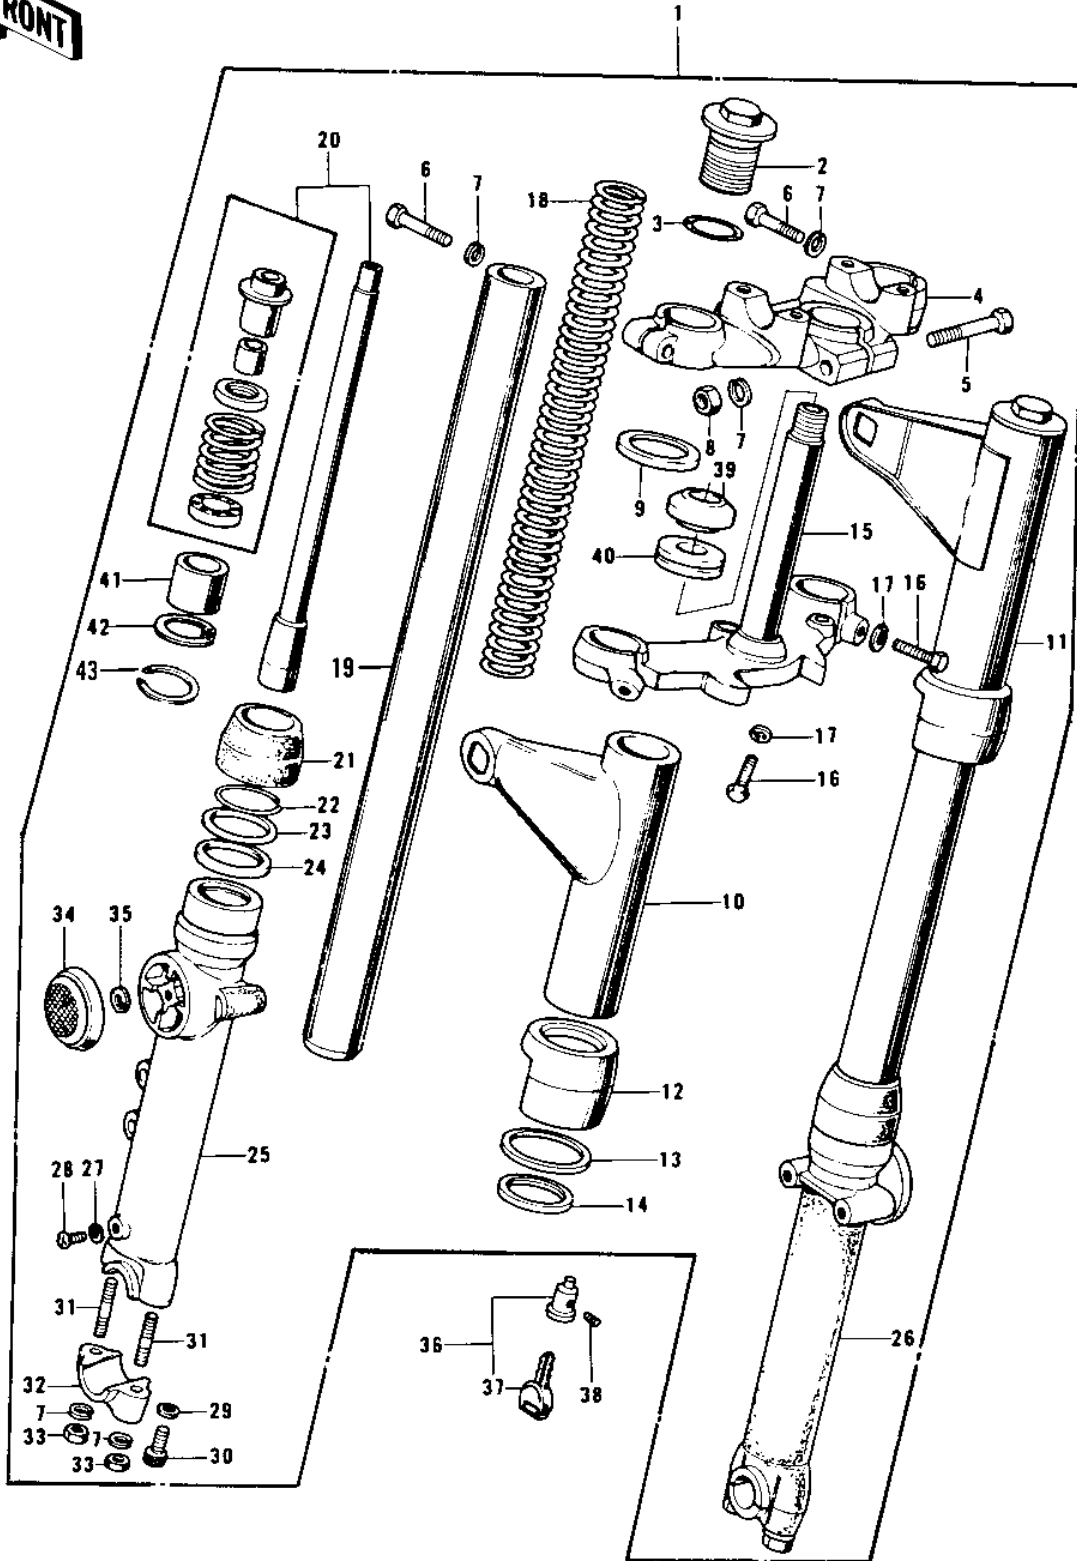

1974 Z1 PARTS DIAGRAM

FRONT FORK

1974 Z1 PARTS LIST

FRONT FORK

ITEM NAME	PART NUMBER	QUANTITY
FORK-FRONT (Ref # 1)	44001-162	3
BOLT-FORK TOP (Ref # 2)	44062-003	1
'O' RING FORK TOP (Ref # 3)	44046-015	1
HEAD,STEERING STEM (Ref # 4)	44039-045	1
BOLT-HEX HEAD,8X55 (Ref # 5)	44041-038	1
BOLT-HEX HEAD.8M/M (Ref # 6)	44041-045	2
WASHER SPRING 8MM (Ref # 7)	461F0800	1
NUT FUEL TANK FRONT (Ref # 8)	92020-007	1
WASHER,FORK COVER (Ref # 9)	44064-005	1
COVER,L.H FORK (Ref # 10)	44033-072	3
COVER,R.H FORK (Ref # 11)	44034-072	3
GUIDE,FORK COVER (Ref # 12)	44064-006	1
WASHER,FORK COU GUID (Ref # 13)	44064-008	1
GASKET,FORK COVER (Ref # 14)	44045-038	1
STEM,STEERING (Ref # 15)	44037-049	1
BOLT-HEX HEAD,12X36 (Ref # 16)	92003-064	1
WASHER SPRING 12MM (Ref # 17)	461F1200	1
SPRING,FORK INNER (Ref # 18)	44026-042	1
TUBE,FORK INNER (Ref # 19)	44013-037	1
CYLINDER-FORK (Ref # 20)	44023-007	1
CYLINDER-FORK (Ref # 20)	44022-028	2
DUST SHIELD-FORK (Ref # 21)	44010-021	1
CIRCLIP-OIL SEAL FIT (Ref # 22)	44044-012	1
WASHER-OIL SEAL FIT (Ref # 23)	44043-044	1
SEAL-OIL,FORK OUTER P (Ref # 24)	92049-1216	1
TUBE,LH,FORK OUTER (Ref # 25)	44005-045	1
TUBE,RH,FORK OUTER (Ref # 26)	44006-043	1
GASKET FORK DRAIN PLG (Ref # 27)	44045-002	1
SCREW PAN HEAD 4X8 (Ref # 28)	220B0408	1

1974 Z1 PARTS LIST

FRONT FORK

ITEM NAME	PART NUMBER	QUANTITY
GASKET,FORK CYLINDER (Ref # 29)	44045-057	1
BOLT-FORK CYLINDER (Ref # 30)	44041-040	1
STUD,8X35 (Ref # 31)	92004-1009	1
HOLDER-FRONT AXLE (Ref # 32)	44063-003	1
NUT,8MM (Ref # 33)	311B0800	1
REFLECTOR,REFLEX,REAR (Ref # 34)	28012-009	1
DAMPER RUBBER,REFLECT (Ref # 35)	92094-011	1
LOCK ASSY,STEERING (Ref # 36)	27016-027	1
SCREW,SEAT LOCK (Ref # 38)	92014-016	1
CONE,STEERING STEM (Ref # 39)	92047-012	1
OIL SEAL,STEERING STM (Ref # 40)	92056-003	1
PISTON FORK (Ref # 41)	44018-003	1
PISTON,FORK (Ref # 41)	44018-009	1
CIRCLIP FORK PISTON (Ref # 42)	44044-008	1
CIRCLIP,FORK PISTON (Ref # 42)	44044-019	1
RING,FORK PISTON (Ref # 43)	44025-005	1