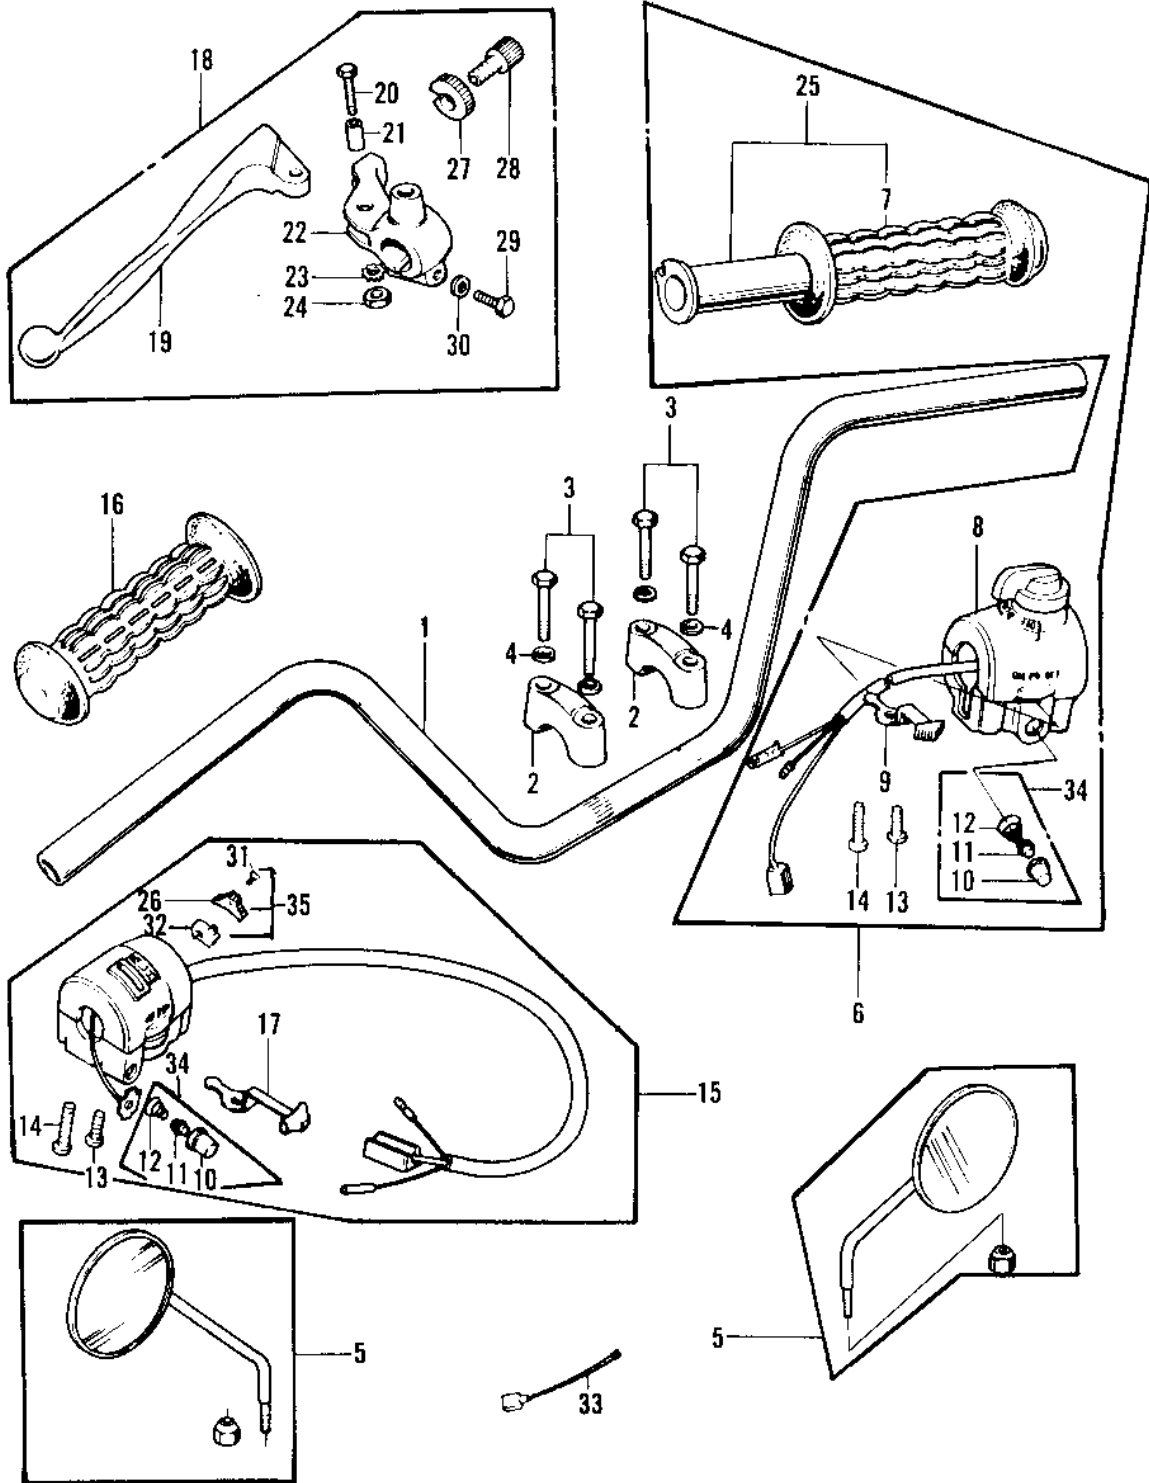

1973 Z1 PARTS DIAGRAM

HANDLEBAR

1973 Z1 PARTS LIST

HANDLEBAR

ITEM NAME	PART NUMBER	QUANTITY
HANDLEBAR (Ref # 1)	46003-029	1
HOLDER-HANDLEBAR (Ref # 2)	46012-008	2
BOLT 8X38 (Ref # 3)	92001-1405	4
WASHER SPRING 8MM (Ref # 4)	461F0800	4
REAR VIEW MIRROR (Ref # 5)	56001-1030	2
GRIP ASSY,R.H (Ref # 6)	46018-025	1
RUBBER-R.H GRIP (Ref # 7)	46061-012	1
CASE ASSY,R.H SWITCH (Ref # 8)	46132-001	1
CASE ASSY,R.H (Ref # 8)	46132-018	2
CASE ASSY R.H (Ref # 8)	46132-014	1
KNOB,LIGHTING SW R.H (Ref # 9)	46043-004	1
BUTTON HORN (Ref # 10)	46028-003	2
BUTTON, HORN PUSH (Ref # 10)	46028-006	1
CONTACT HORN SWITCH (Ref # 11)	46079-003	2
SPRING HORN SWITCH (Ref # 12)	46031-005	2
SCREW PAN HEAD 5X30 (Ref # 13)	220B0530A	2
SCREW-PAN HEAD,5X35 (Ref # 14)	220B0535A	2
CASE ASSY,L.H SWITCH (Ref # 15)	46091-009	1
HOUSING ASSY,CONT,L.H (Ref # 15)	46091-1079	1
RUBBER-L.H GRIP (Ref # 16)	46075-017	1
KNOB,LIGHTING SW L.H (Ref # 17)	46043-005	1
LEVER ASSY,CLUTCH (Ref # 18)	46076-025	1
LEVER-CLUTCH (Ref # 19)	46092-015	1
BOLT HEX HEAD 5X20 (Ref # 20)	92007-020	1
COLLAR LEVER (Ref # 21)	46059-011	1
HOLDER-CLUTCH LEV,BLK (Ref # 22)	46094-011-21	1
WASHER LOCK 5MM (Ref # 23)	464H0500	1
NUT 5MM (Ref # 24)	312B0500A	1
GRIP ASSY,THROTTLE (Ref # 25)	46019-025	1

1973 Z1 PARTS LIST

HANDLEBAR

ITEM NAME	PART NUMBER	QUANTITY
KNOB,LIGHTING SW L.H (Ref # 26)	46044-013	1
NUT-LOCK (Ref # 27)	46056-005	1
SCREW ADJUST (Ref # 28)	46055-006	1
BOLT HEX HEAD 6X25 (Ref # 29)	110N0625	1
WASHER PLAIN 6MM (Ref # 30)	410B0600	1
SCREW PAN HEAD 3X5 (Ref # 31)	220B0305A	1
SWITCH ASSY,L.H (Ref # 32)	46089-016	1
SWITCH,L.H (Ref # 32)	46089-014	1
WIRE,LEAD (Ref # 33)	26011-091	1
SWITCH ASSY,HORN BUTN (Ref # 34)	27010-1009	AR
L.H GRIP SWITCH KIT (Ref # 35)	99990-530	AR