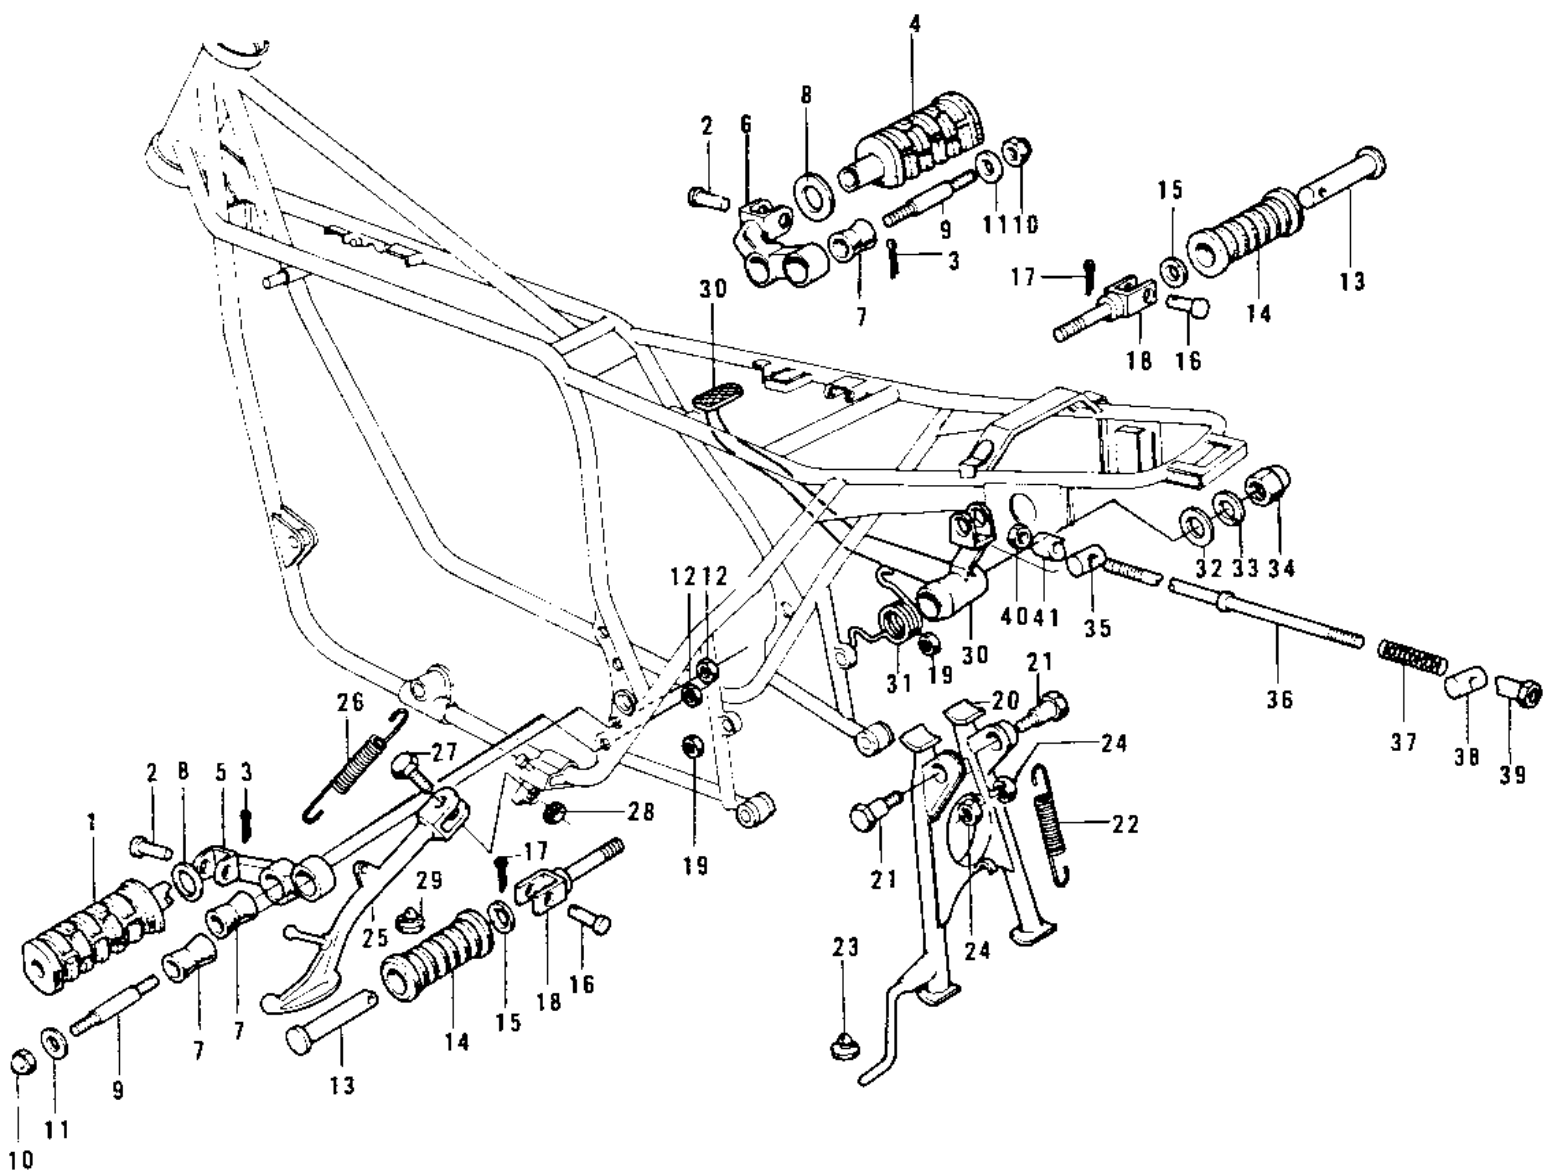

## 1974 Z1 PARTS DIAGRAM

FOOTRESTS/STANDS/BRAKE PEDAL

## 1974 Z1 PARTS LIST

FOOTRESTS/STANDS/BRAKE PEDAL

ITEM NAME	PART NUMBER	QUANTITY
BAR-FOOTREST,L.H (Ref # 1)	34028-011	1
PIN-FOOTREST BAR FIT (Ref # 2)	92043-080	1
PIN COTTER 2.5X16 (Ref # 3)	550D2516	1
BAR-FOOTREST,R.H (Ref # 4)	34028-012	1
BRACKET,FOOTREST,L.H (Ref # 5)	34003-036	1
BRACKET,FOOTREST,R.H (Ref # 6)	34003-037	1
DAMPER RUBBER,FOOTRST (Ref # 7)	92075-140	1
WASHER,PLAIN (Ref # 8)	92022-250	1
STUD,FOOTREST BAR FIT (Ref # 9)	92004-048	1
NUT,CAP AND LOCK,8MM (Ref # 10)	92019-013	2
CAP,FOOTRESTBAR (Ref # 11)	92102-010	1
NUT 10MM (Ref # 12)	315B1000	2
BAR-RR FOOTREST (OPT) (Ref # 13)	34028-009	1
RUBBER,REAR FOOTREST (Ref # 14)	92076-024	1
WASHER-PLAIN (OPT) (Ref # 15)	92022-199	1
PIN (Ref # 16)	92043-1464	1
PIN,COTTER,2.0X12 (Ref # 17)	550D2012	1
BRACKET,REAR FOOTREST (Ref # 18)	33028-011	1
NUT-HEX-FINE,12MM (Ref # 19)	315B1200	1
STAND-MAIN (Ref # 20)	34011-1015	1
SHAFT MAIN STAND (Ref # 21)	34019-014	1
SPRING,MAIN STAND (Ref # 22)	34023-012	1
DAMPER RUBB MAIN STAD (Ref # 23)	92075-015	1
NUT,MAIN STAND FITT (Ref # 24)	92016-044	1
STAND-SIDE (Ref # 25)	34024-060	1
SPRING,SIDE STAND (Ref # 26)	34025-005	1
BOLT-SIDE STAND (Ref # 27)	92003-079	1
DAMPER RUBBER,STD STM (Ref # 29)	92075-157	1
PEDAL,BRAKE (Ref # 30)	43001-044	1

## 1974 Z1 PARTS LIST

FOOTRESTS/STANDS/BRAKE PEDAL

ITEM NAME	PART NUMBER	QUANTITY
SPRING,BRAKE PEDAL (Ref # 31)	43005-041	2
WASHER,8.5X20X1.6 (Ref # 32)	92022-1561	1
WASHER SPRING 8MM (Ref # 33)	461F0800	1
PIN,REAR BRAKE ROD (Ref # 35)	92043-095	1
ROD,REAR BRAKE (Ref # 36)	43011-017	1
SPRING,BRAKE ROD (Ref # 37)	43012-001	1
PIN-BRAKE ROD (Ref # 38)	92043-065	1
NUT-BRAKE ROD ADJUST (Ref # 39)	92015-042	1
NUT (Ref # 40)	92019-008	1
PIN,BRAKE ROD (Ref # 41)	92027-177	1