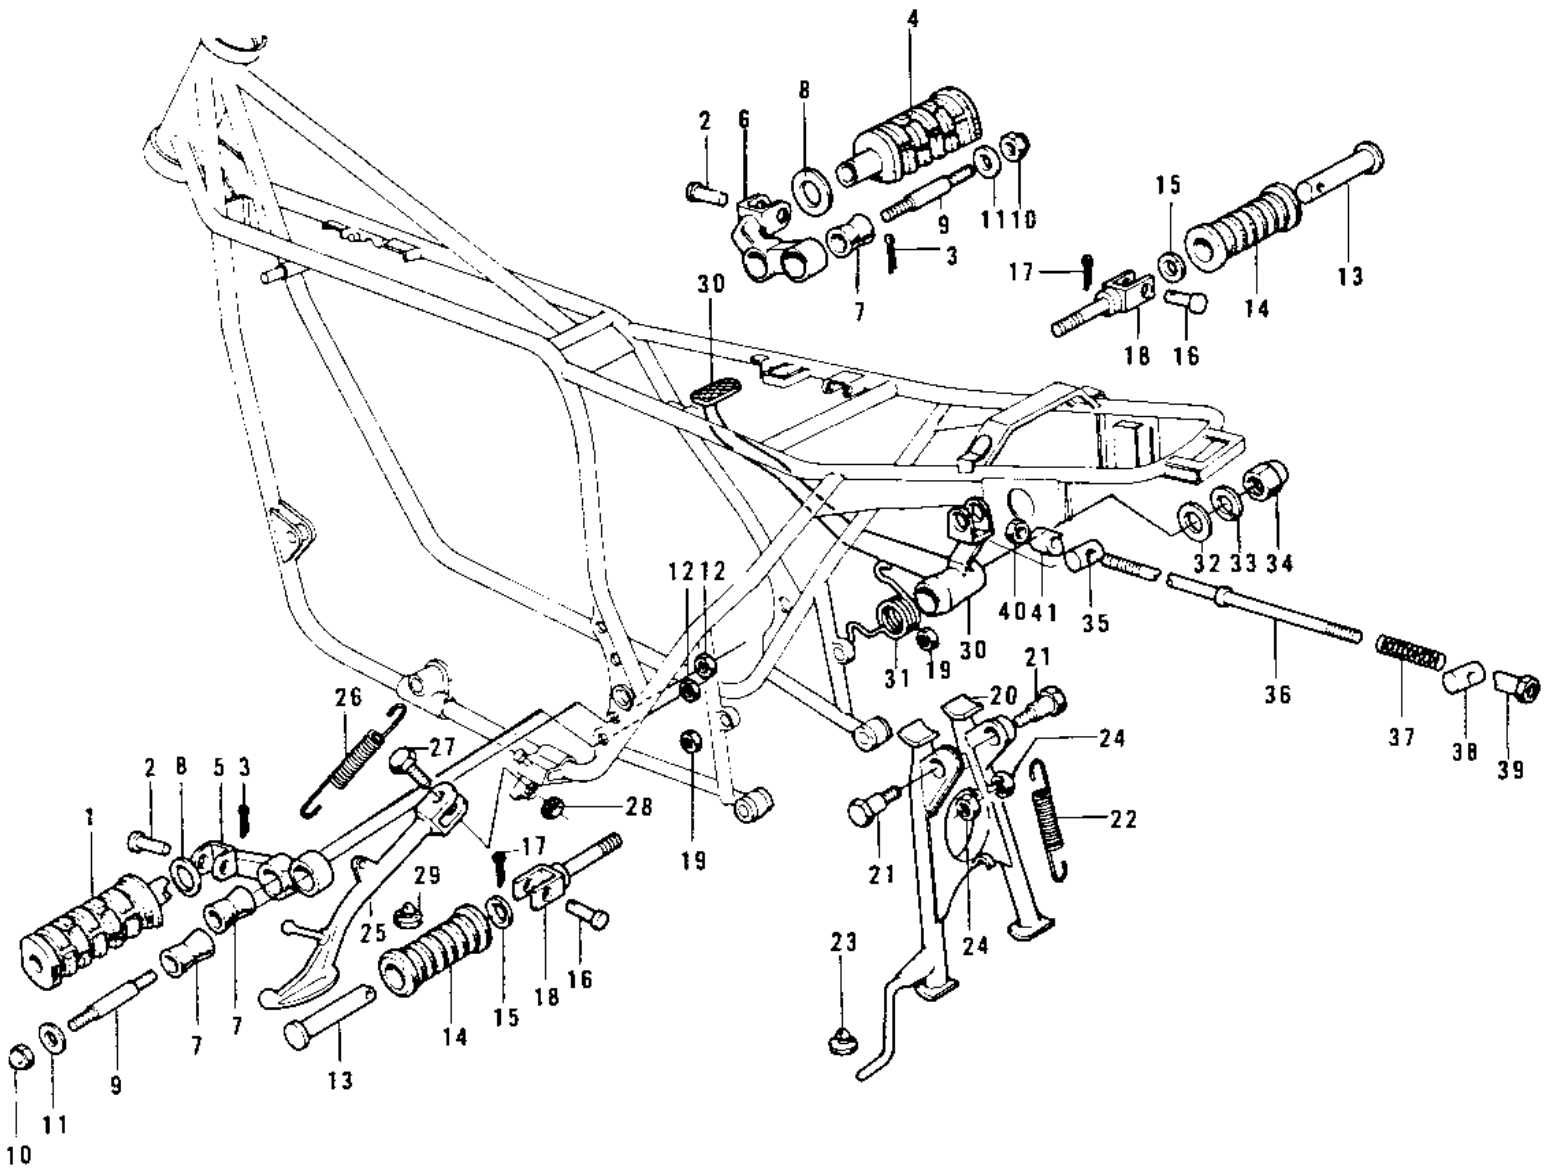

1973 Z1 PARTS DIAGRAM

FOOTRESTS/STANDS/BRAKE PEDAL

1973 Z1 PARTS LIST

FOOTRESTS/STANDS/BRAKE PEDAL

ITEM NAME	PART NUMBER	QUANTITY
BAR-FOOTREST,L.H (Ref # 1)	34028-011	1
PIN-FOOTREST BAR FIT (Ref # 2)	92043-080	2
PIN COTTER 2.5X16 (Ref # 3)	550D2516	2
BAR-FOOTREST,R.H (Ref # 4)	34028-012	1
BRACKET,FOOTREST,L.H (Ref # 5)	34003-036	1
BRACKET,FOOTREST,R.H (Ref # 6)	34003-037	1
DAMPER RUBBER,FOOTRST (Ref # 7)	92075-140	4
WASHER,PLAIN (Ref # 8)	92022-250	2
STUD,FOOTREST BAR FIT (Ref # 9)	92004-048	4
NUT,CAP AND LOCK,8MM (Ref # 10)	92019-013	4
CAP,FOOTRESTBAR (Ref # 11)	92102-010	4
NUT 10MM (Ref # 12)	315B1000	4
BAR-RR FOOTREST (OPT) (Ref # 13)	34028-009	2
RUBBER,REAR FOOTREST (Ref # 14)	92076-024	2
WASHER-PLAIN (OPT) (Ref # 15)	92022-199	2
PIN (Ref # 16)	92043-1464	2
PIN,COTTER,2.0X12 (Ref # 17)	550D2012	2
BRACKET,REAR FOOTREST (Ref # 18)	33028-011	2
NUT-HEX-FINE,12MM (Ref # 19)	315B1200	2
STAND-MAIN (Ref # 20)	34011-1015	1
SHAFT MAIN STAND (Ref # 21)	34019-014	2
SPRING,MAIN STAND (Ref # 22)	34023-012	1
DAMPER RUBB MAIN STAD (Ref # 23)	92075-015	1
NUT,MAIN STAND FITT (Ref # 24)	92016-044	2
STAND-SIDE (Ref # 25)	34024-060	2
SPRING,SIDE STAND (Ref # 26)	34025-005	1
BOLT-SIDE STAND (Ref # 27)	92003-079	1
NUT 10MM (Ref # 28)	315B1000	1
DAMPER RUBBER,STD STM (Ref # 29)	92075-157	1

1973 Z1 PARTS LIST

FOOTRESTS/STANDS/BRAKE PEDAL

ITEM NAME	PART NUMBER	QUANTITY
PEDAL,BRAKE (Ref # 30)	43001-044	1
SPRING,BRAKE PEDAL (Ref # 31)	43005-041	1
SPRING,BRAKE PEDAL (Ref # 31)	43005-041	1
WASHER,8.5X20X1.6 (Ref # 32)	92022-1561	1
WASHER SPRING 8MM (Ref # 33)	461F0800	1
NUT,CAP AND LOCK,8MM (Ref # 34)	92019-013	1
PIN,REAR BRAKE ROD (Ref # 35)	92043-095	1
ROD,REAR BRAKE (Ref # 36)	43011-017	1
SPRING,BRAKE ROD (Ref # 37)	43012-001	1
PIN-BRAKE ROD (Ref # 38)	92043-065	1
NUT-BRAKE ROD ADJUST (Ref # 39)	92015-042	1
NUT (Ref # 40)	92019-008	1
PIN,BRAKE ROD (Ref # 41)	92027-177	1