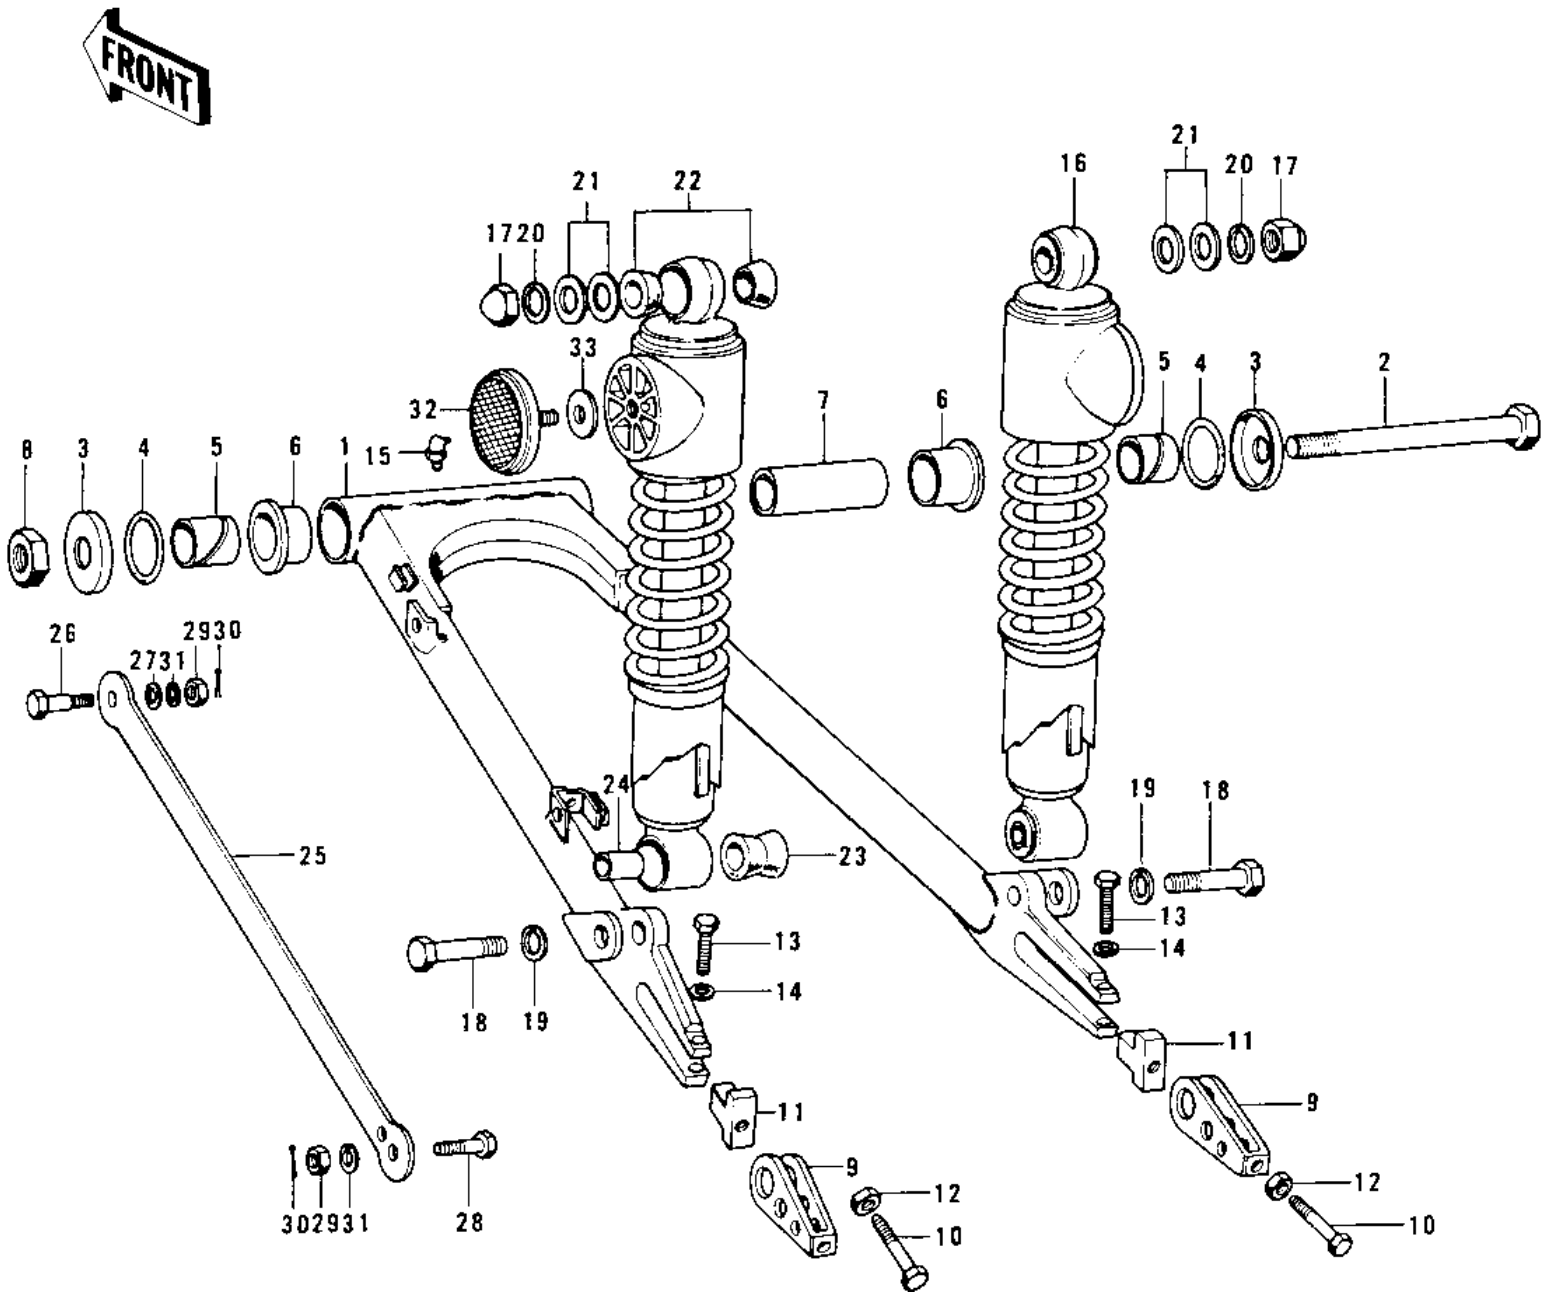

1974 Z1 PARTS DIAGRAM

SWING ARM/SHOCK ABSORBERS

1974 Z1 PARTS LIST

SWING ARM/SHOCK ABSORBERS

ITEM NAME	PART NUMBER	QUANTITY
ARM,SWING (Ref # 1)	33001-046	1
SHAFT,SWING ARM PIVOT (Ref # 2)	33032-036	1
CAP,SWING ARM (Ref # 3)	33035-007	1
"0" RING,30MM (Ref # 4)	671B2530	1
SLEEVE SWING ARM (Ref # 5)	33034-009	1
BUSHING-SWING ARM (Ref # 6)	33033-009	1
COLLAR,SWING ARM (Ref # 7)	33036-005	1
NUT-SELF LOCKING (Ref # 8)	92019-012	1
ADJUSTER SET,CHAIN (Ref # 9)	33043-005	1
ADJUSTER,CHAIN D=10MM (Ref # 9)	33040-063	1
ADJUSTER,CHAIN (Ref # 9)	33040-066	1
BOLT,8X50 (Ref # 10)	92001-1399	1
BOLT-CHN ADJUST 10MM (Ref # 10)	92001-143	1
STOPPER,CHAIN ADJUST (Ref # 11)	33044-001	1
NUT 8MM (Ref # 12)	312B0800	1
NUT 10MM (Ref # 12)	315B1000	1
BOLT (Ref # 13)	92001-1578	1
WASHER SPRING 8MM (Ref # 14)	461F0800	1
GREASE NIPPLE (Ref # 15)	92005-002	1
SHOCK ABSBR RR (Ref # 16)	45014-072	1
NUT 12MM (Ref # 17)	92020-014	1
BOLT HEX HEAD 10X35 (Ref # 18)	113N1035	1
WASHER SPRING 10MM (Ref # 19)	461F1000	2
WASHER SPRING 12MM (Ref # 20)	461F1200	1
WASHER PLAIN 12MM (Ref # 21)	410B1200	1
BUSH SHCK ABS RUBBER (Ref # 22)	45017-001	1
BUSHING,SHCK ABSORBER (Ref # 23)	45017-011	1
BUSH SHCK ABS PVT SFT (Ref # 24)	45016-003	1
TORQUE LINK,RR BRAKE (Ref # 25)	43007-032	1

1974 Z1 PARTS LIST

SWING ARM/SHOCK ABSORBERS

ITEM NAME	PART NUMBER	QUANTITY
BOLT TORQUE LINK FITT (Ref # 26)	92003-103	1
WASHER PLAIN 10MM (Ref # 27)	411B1000	1
BOLT,TORQUE LINK (Ref # 28)	92003-147	2
NUT,10MM (Ref # 29)	314B1000	1
PIN,SNAP (Ref # 30)	554A0800	1
REFLECTOR-REFLEX,REAR (Ref # 32)	28012-008	1
DAMPER RUBBER,REFLECT (Ref # 33)	92094-011	1