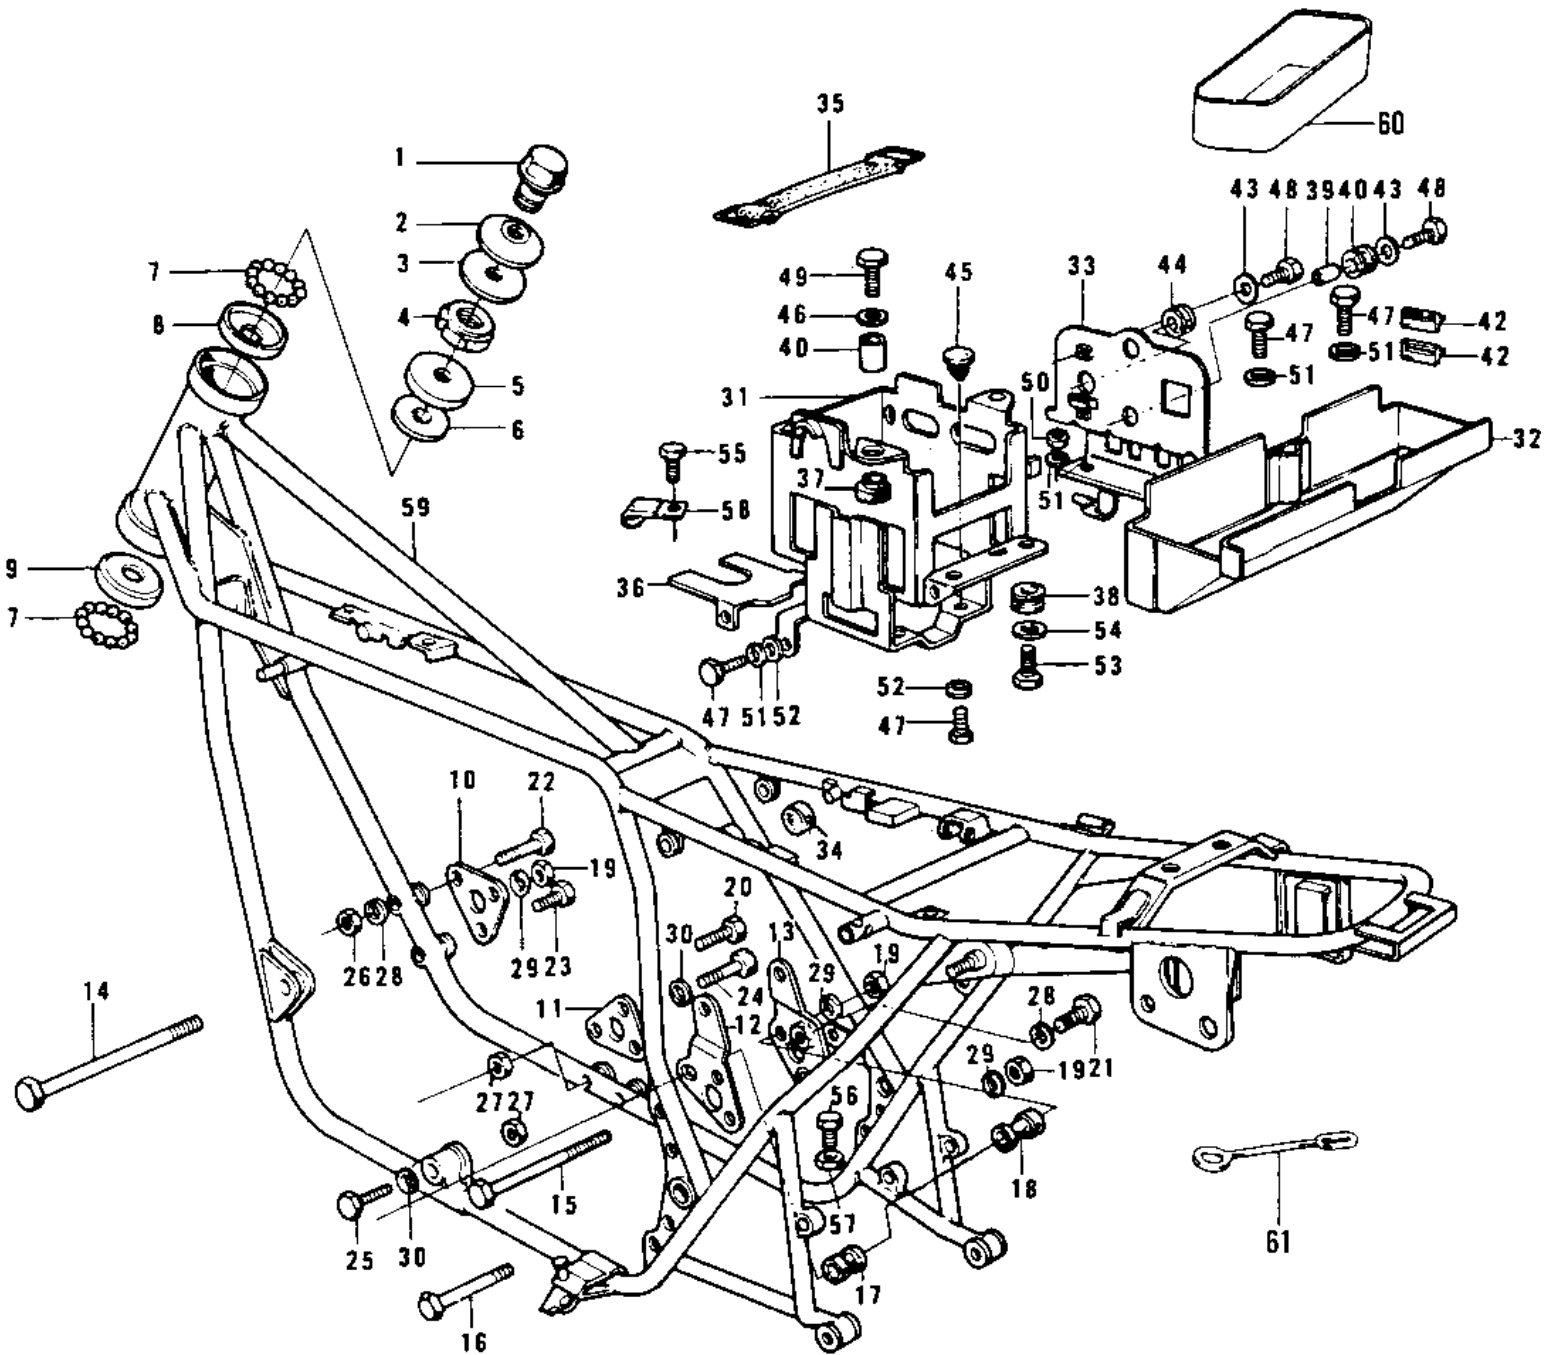

1974 Z1 PARTS DIAGRAM

FRAME/FRAME FITTINGS