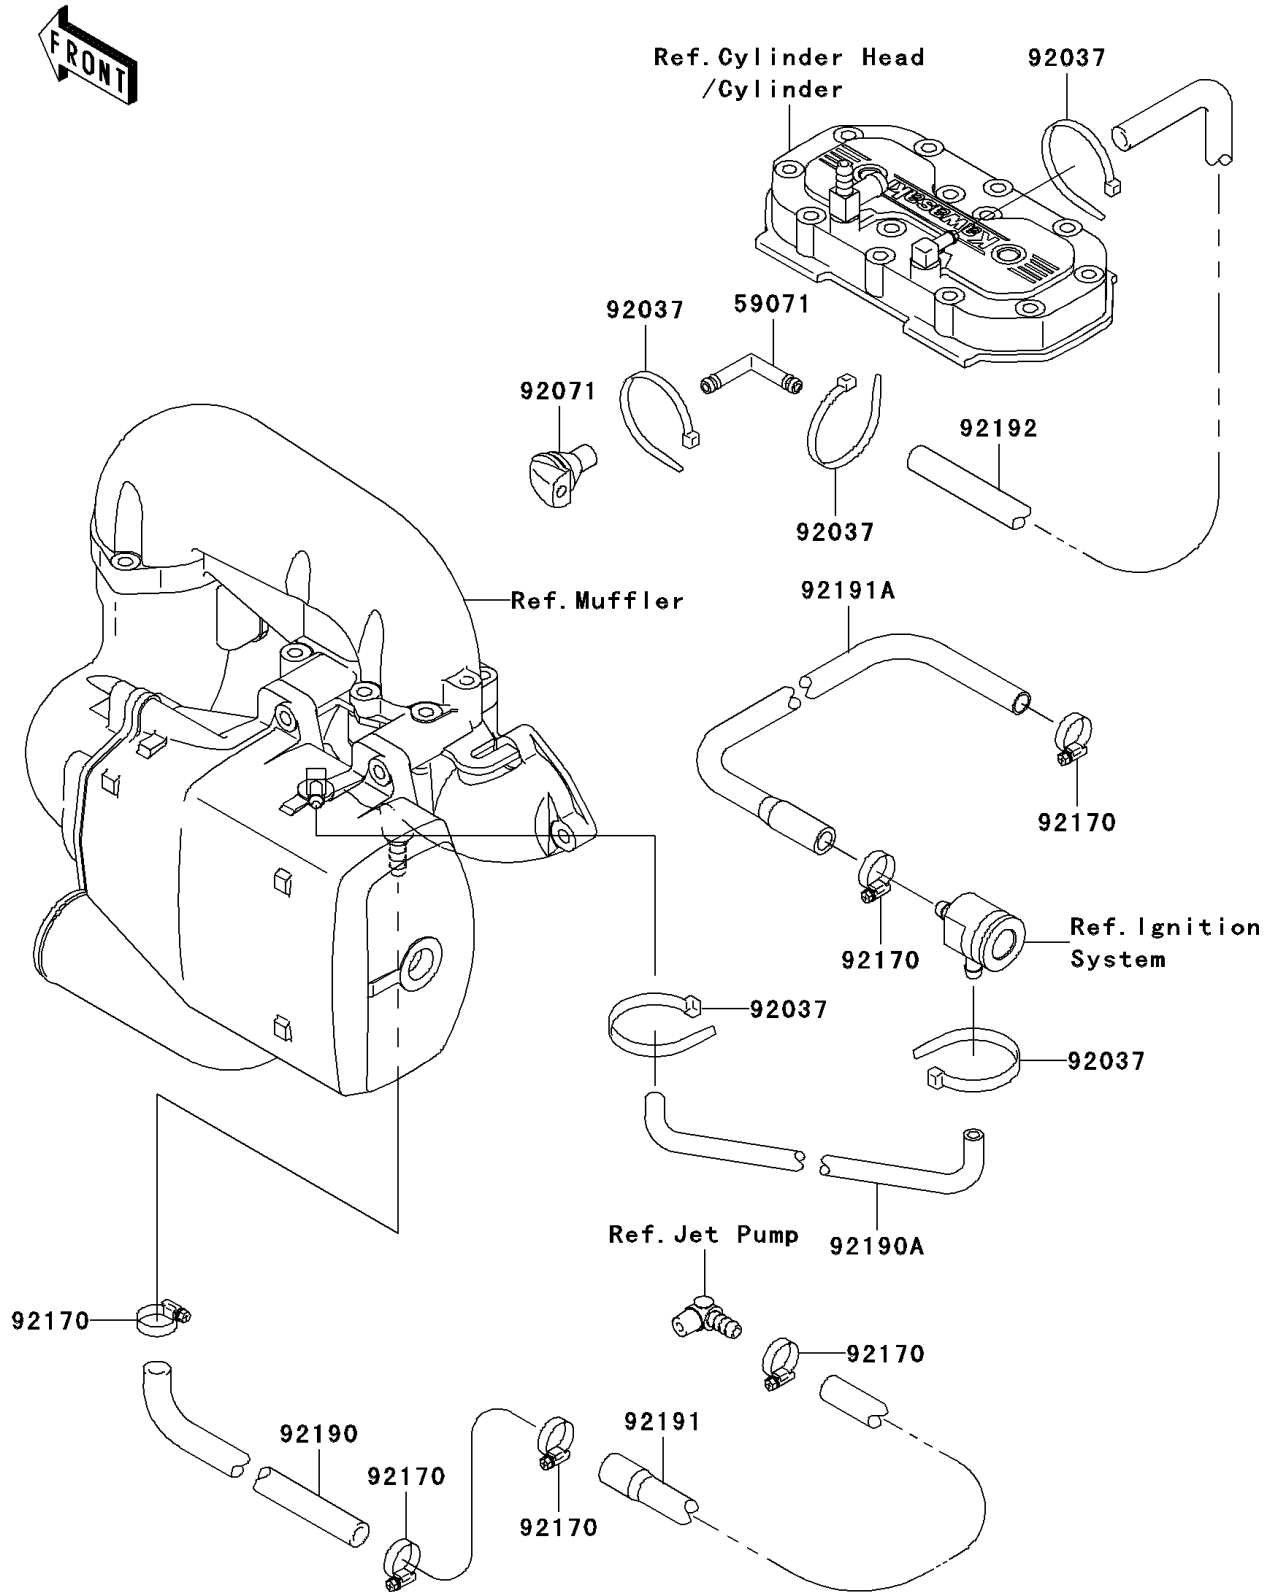

## 2003 800 SX-R PARTS DIAGRAM

Cooling(A1)

E3035

## 2003 800 SX-R PARTS LIST

Cooling(A1)

ITEM NAME	PART NUMBER	QUANTITY
JOINT (Ref # 59071)	59071-3736	1
CLAMP (Ref # 92037)	92037-1173	1
GROMMET (Ref # 92071)	92071-3815	1
CLAMP (Ref # 92170)	92170-3718	1
TUBE,9X16X450 (Ref # 92190)	92190-3914	1
TUBE (Ref # 92190A)	92190-3990	1
TUBE,PUMP-HULL (Ref # 92191)	92191-3722	1
TUBE,HEAD-HULL (Ref # 92191A)	92191-3955	1
TUBE,7X12X1180 (Ref # 92192)	92192-3704	1