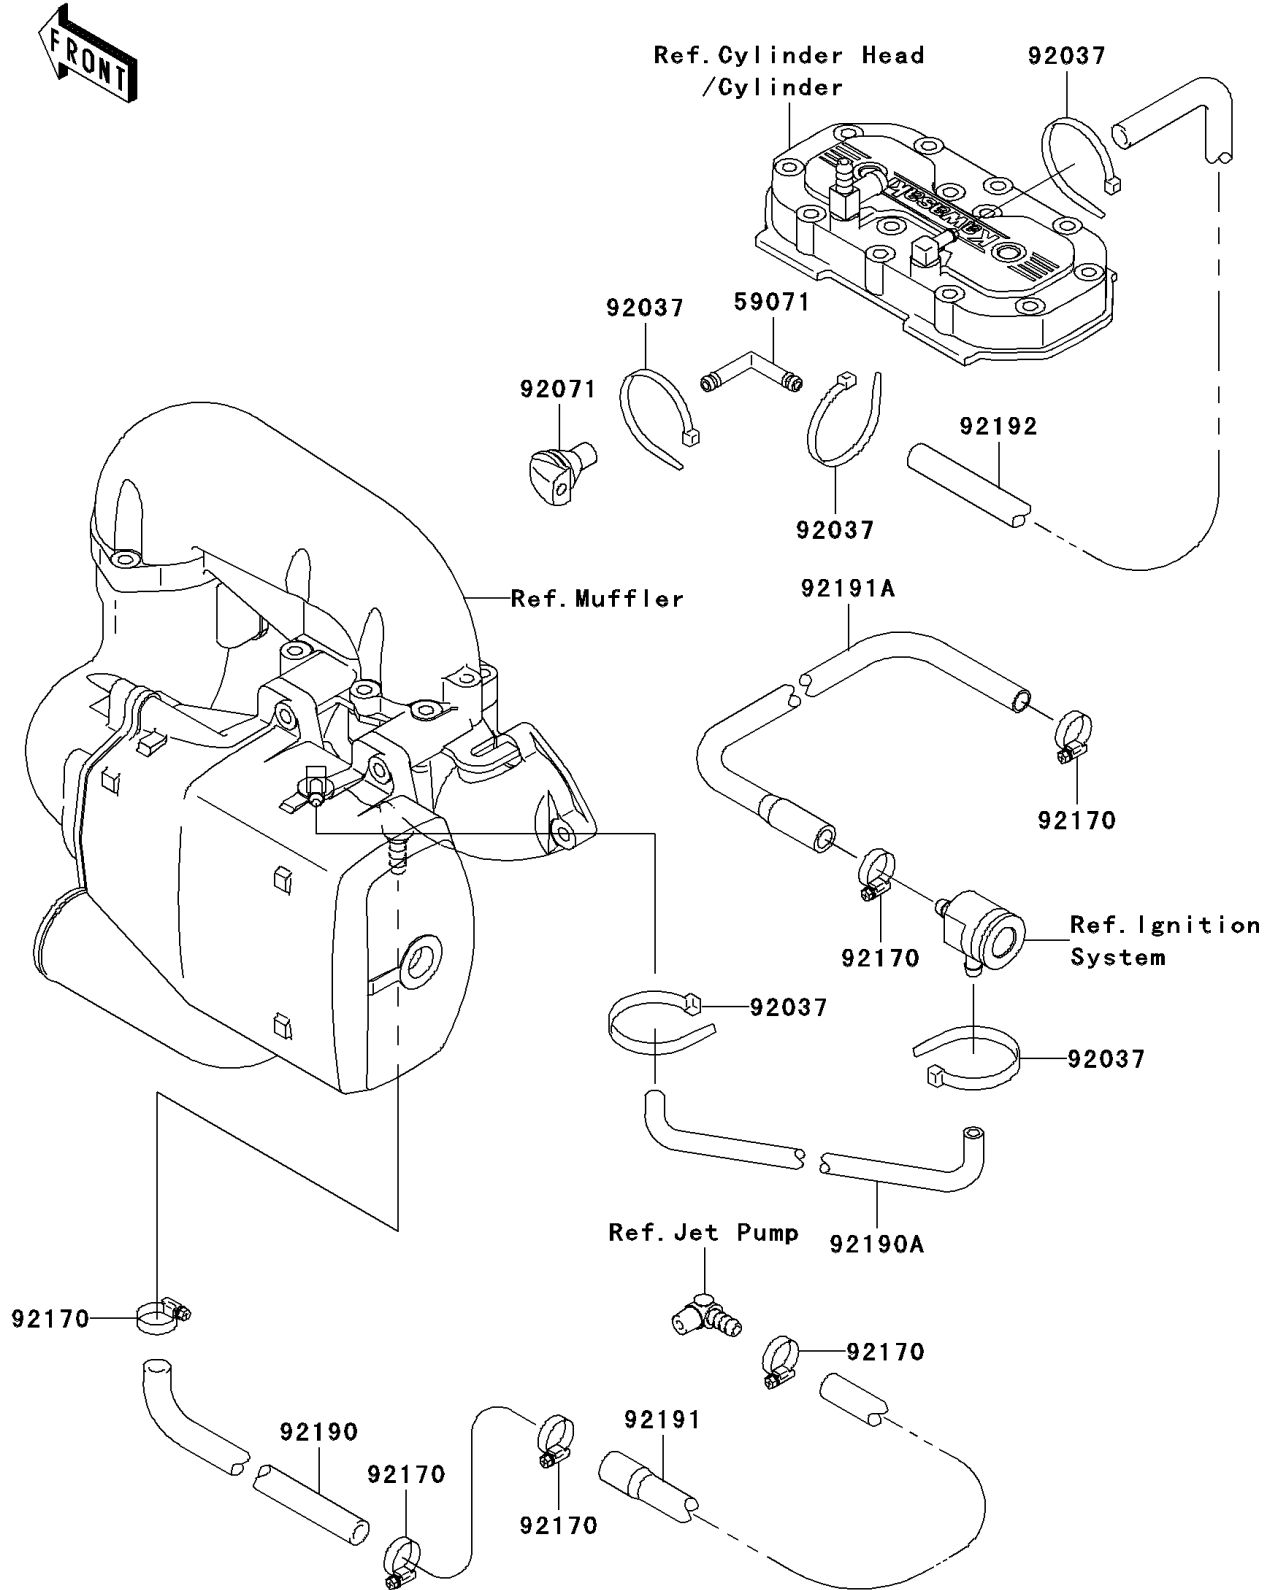

2003 800 SX-R PARTS DIAGRAM

Cooling(A1)

E3035

2003 800 SX-R PARTS LIST

Cooling(A1)

ITEM NAME	PART NUMBER	QUANTITY
JOINT (Ref # 59071)	59071-3736	1
CLAMP (Ref # 92037)	92037-1173	5
GROMMET (Ref # 92071)	92071-3815	1
CLAMP (Ref # 92170)	92170-3718	6
TUBE,9X16X450 (Ref # 92190)	92190-3914	1
TUBE (Ref # 92190A)	92190-3990	1
TUBE,PUMP-HULL (Ref # 92191)	92191-3722	1
TUBE,HEAD-HULL (Ref # 92191A)	92191-3955	1
TUBE,7X12X1180 (Ref # 92192)	92192-3704	1