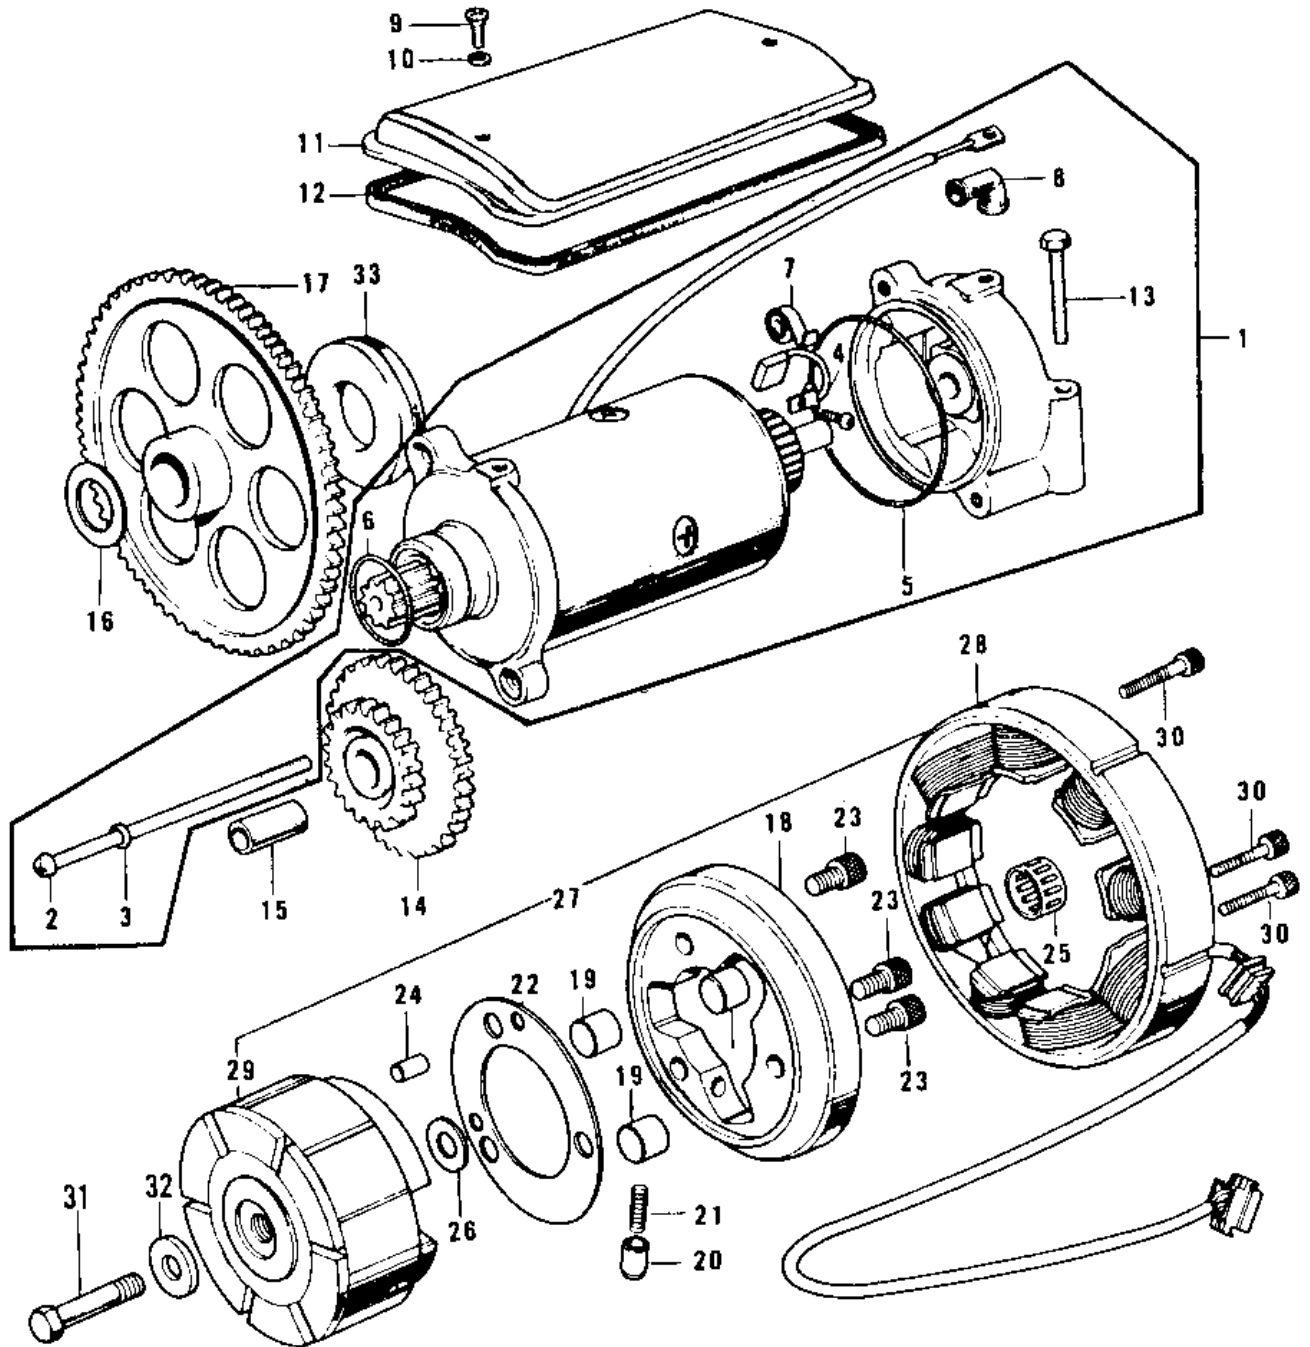

1974 Z1 PARTS DIAGRAM

GENERATOR/STARTER MOTOR

1974 Z1 PARTS LIST

GENERATOR/STARTER MOTOR

| ITEM NAME | PART NUMBER | QUANTITY |
|--------------------------------------|-------------|----------|
| MOTOR ASSY,STARTING (Ref # 1) | 21163-001 | 1 |
| SCREW,PAN HEAD,6X110 (Ref # 2) | 21015-005 | 1 |
| WASHER SPRING 6MM (Ref # 3) | 461F0600 | 1 |
| CARBON BRUSH (Ref # 4) | 21039-003 | 1 |
| "0" RING,STARTING MTR (Ref # 5) | 21027-003 | 1 |
| "0" RING,STARTING MTR (Ref # 6) | 21027-004 | 1 |
| SPRING,CARBON BRUSH (Ref # 7) | 21040-003 | 1 |
| GROMMET,CORD (Ref # 8) | 21017-017 | 1 |
| BOLT (6X10) (Ref # 9) | 110R0610 | 1 |
| WASHER PLAIN 6MM (Ref # 10) | 410B0600 | 1 |
| COVER,STARTING MOTOR (Ref # 11) | 21165-001 | 1 |
| GASKET,START MOTOR CV (Ref # 12) | 21166-001 | 1 |
| UNAVAILABLE IN PRICE BOOK (Ref # 13) | 110B0656 | 1 |
| GEAR,STARTING MOTOR (Ref # 14) | 21167-002 | 1 |
| PIN-PISTON (Ref # 15) | 13002-007 | 1 |
| WASHER 22.1X30.7X2.0T (Ref # 16) | 92026-091 | 1 |
| GEAR,STARTING CLUTCH (Ref # 17) | 21167-003 | 2 |
| CLUTCH ASSY,STARTING (Ref # 18) | 13193-1006 | 1 |
| PIN (Ref # 19) | 92122-001 | 1 |
| PIN (Ref # 20) | 92043-087 | 1 |
| SPRING (Ref # 21) | 92081-110 | 1 |
| WASHER,FREE WHEEL (Ref # 22) | 92026-082 | 1 |
| BOLT (Ref # 23) | 120P0816 | 1 |
| PIN,DOWEL,6X22 (Ref # 24) | 551A0622 | 1 |
| BEARING,K222620 (Ref # 25) | 92046-033 | 1 |
| WASHER 22X35.5X1.0T (Ref # 26) | 92026-092 | 2 |
| DYNAMO ASSY (Ref # 27) | 21001-024 | 1 |
| YOKE ASSY (Ref # 28) | 21076-014 | 1 |
| ROTOR (Ref # 29) | 21007-029 | 2 |